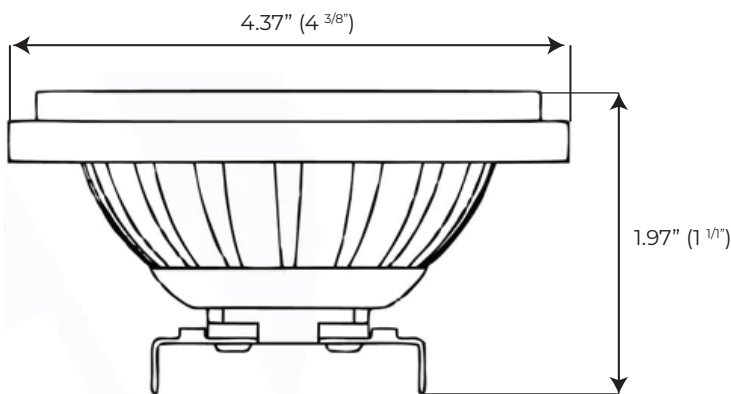

PAR36 LED BULB WITH AR111 BASE

DESCRIPTION:

PAR36 LED Bulb With AR111 Base designed to illuminate any landscape and is equivalent to 100W halogen bulb. This IP67 damp location rated light is made up of heavy duty aluminum. 17W Bulb provides excellent heat dissipation and ensure the lamp works well in enclosed fixture. This 2700K-6000K bulb delivers beam angle of 38 degree with 1300 Lumens. This low voltage bulb is suitable for garden lights, outdoor flood lights, tree uplights, flagpole trees lighting and track lights.

DIMENSIONS:

TECHNICAL SPECIFICATIONS:

Wattage	17W
Voltage	9-17V AC/DC
Replace halogen	100W
Color temperature	2700K / 4000K / 6000K
Lumen	1300lm
Lamp life	50,000 hours
Beam angle optional	38°
CRI	85
Waterproof	IP67
Material	Aluminum, PC
Warranty	5 years
Certification	ETL/cETL,CE,FCC