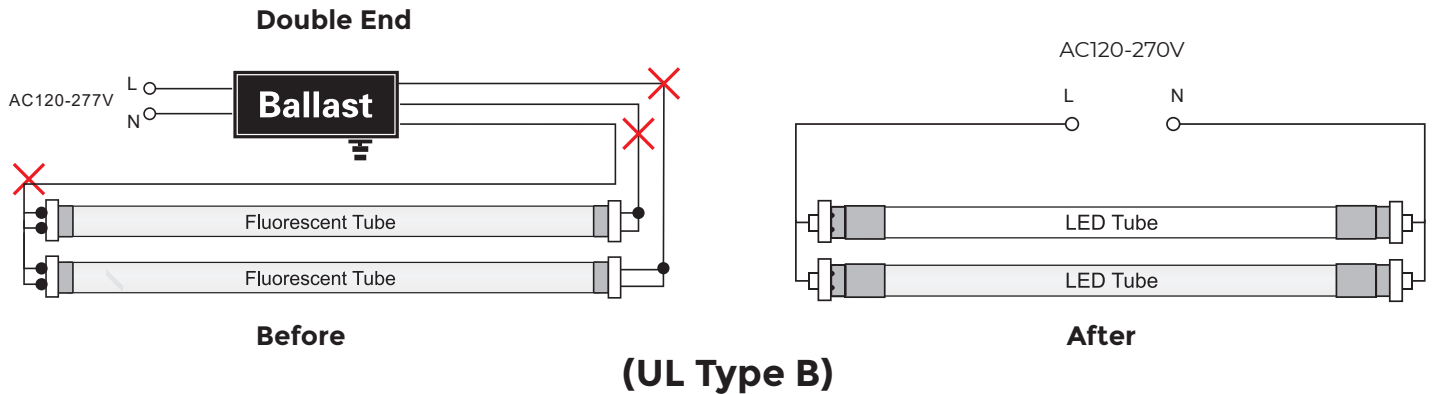

RETROFIT INSTALLATION INSTRUCTIONS:

1. Turn off the power supply to the fixture.
2. Detach the diffuser, if applicable.
3. Carefully remove the existing fluorescent tubes and dispose of them according to hazardous waste guidelines.
4. Follow the provided wiring diagram to cut and adjust the wires.
5. Connect the new wiring to the branch circuit as shown in the diagram.
6. Cover the wiring channel securely.
7. Install the LED tube and replace the diffuser, if necessary.
8. Restore power to the fixture.

IMPORTANT WARNINGS:

1. Installation should only be performed by a licensed electrician.
2. These lamps are designed for indoor use in damp or dry locations only. They are not suitable for wet locations.
3. Ensure that the lamp holders (tombstones) are in good condition and free from defects before installation.
4. Verify that the ballast brand and model are included in the compatible ballast list provided by the manufacturer.
5. Confirm that the ballast is functional and under warranty before proceeding with installation.
6. Insert the LED tube pins (G13) correctly into the socket to ensure proper installation.
7. These lamps are not suitable for use in emergency exit fixtures.
8. Avoid using these lamps with light dimmers unless they are compatible with dimmable ballasts (UL Type A).
9. The manufacturer is not responsible for any damage to the product or property resulting from improper installation. Refer to the installation instructions provided for proper guidance.

ORDERING GUIDE:

SKU: T8-2FT-6CCT-FRS					
Item	Size	Color Temperature		Cover	End Cap
T8	2FT	6CCT	(3000K, 3500K, 4000K, 5000K, 5700K, 6500K)	FRS	--
	8FT			CLR	SP
					RDC

Note: End caps are available only with the 8FT option.