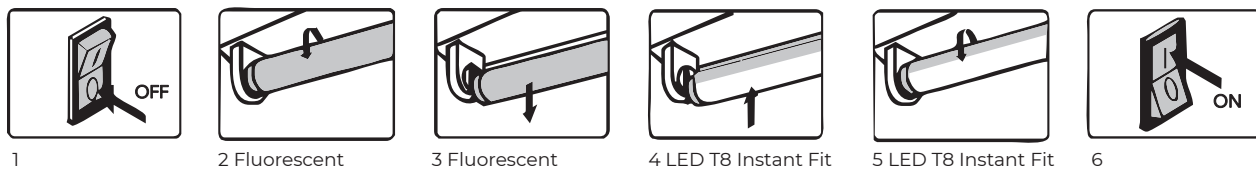

## FEATURES:

- Adjustable color temperature: Tunable to 3000K, 3500K, 4000K, 5000K, 5700K, or 6500K.
- Flexible wattage options: Adjustable from 5W to 24W for energy efficiency.
- High efficacy: Provides up to 170 lumens per watt.
- Durable construction: Aluminum housing with an acrylic lens for uniform light diffusion.
- Environmentally friendly: No UV, mercury, or IR radiation.
- Shatterproof materials ensure safe use in a variety of environments.
- Long-lasting: Rated lifespan of up to 50,000 hours.
- Compatible with existing ballasts for easy retrofitting.
- Versatile base options: G13, FA8, and R17D bases available.

**TECHNICAL SPECIFICATIONS:**

Length Options	2 ft	8 ft
Adjustable Wattage	6W/8W/10W/12W/15W	36W/39W/42W/45W/48W
Input Voltage	AC 100-277V	
Color Temperature (CCT)	3000K, 3500K, 4000K, 5000K, 5700K, 6500K	
Lumens	2000LM	6200M
Luminous Efficacy	125-170 lm/W	
Power Factor	> 0.9 PF	
CRI	> 80 Ra	
Working Temperature	-4°F to +104°F	
Base Types	G13, FA8, R17D	
Certifications	CE, RoHS, UL compliant	
Beam Angle	120°	
Rated Lifetime	Up to 50,000 hours	
Warranty	3 years	

**DIMENSIONS:**

**INSTALLATION GUIDE:**

**PLUG-AND-PLAY INSTALLATION INSTRUCTIONS:**

1. Ensure the power is switched off before beginning installation.
2. Remove the diffuser, if present.
3. Take out the fluorescent tubes and dispose of them responsibly, as they contain hazardous mercury.
4. Insert the LED tube into the fixture.
5. Secure the LED tube and replace the diffuser, if applicable.
6. Restore power to complete the installation.