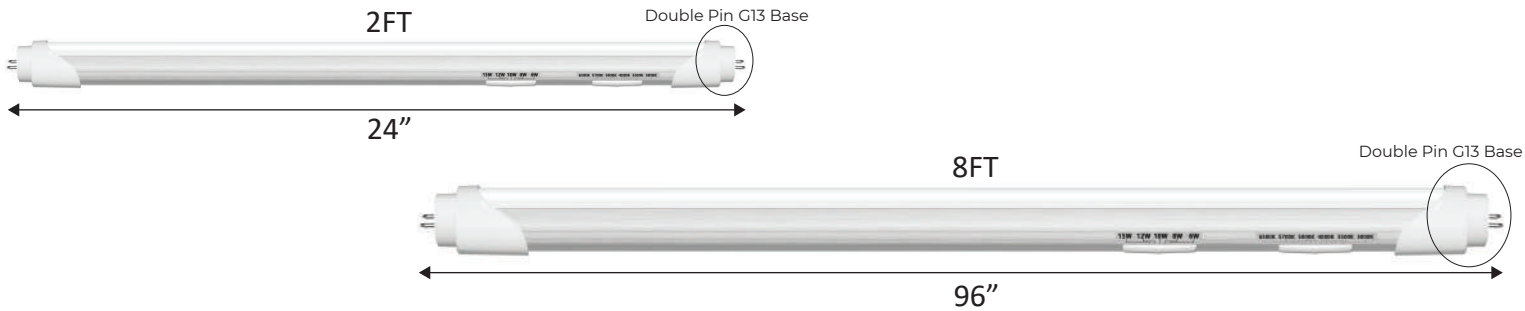

TECHNICAL SPECIFICATIONS:

Length Options	2 ft	8 ft
Adjustable Wattage	6W/8W/10W/12W/15W	36W/39W/42W/45W/48W
Input Voltage	AC 100-277V	
Color Temperature (CCT)	3000K, 3500K, 4000K, 5000K, 5700K, 6500K	
Lumens	2000LM	6200M
Luminous Efficacy	125-170 lm/W	
Power Factor	> 0.9 PF	
CRI	> 80 Ra	
Working Temperature	-4°F to +104°F	
Base Types	G13, FA8, R17D	
Certifications	CE, RoHS, UL compliant	
Beam Angle	120°	
Rated Lifetime	Up to 50,000 hours	
Warranty	3 years	

DIMENSIONS: