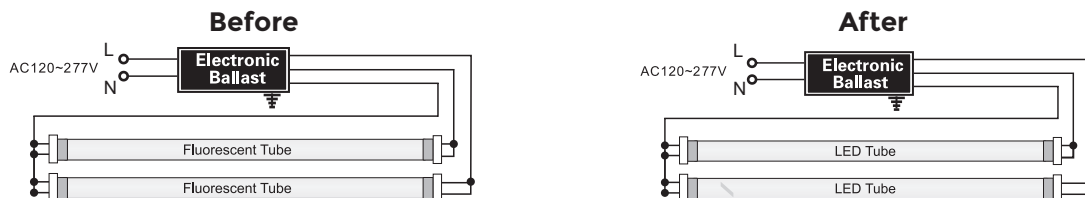

**TECHNICAL SPECIFICATIONS:**

Length Options	2 ft	8 ft
Adjustable Wattage	6W/8W/10W/12W/15W	36W/39W/42W/45W/48W
Input Voltage	AC 100-277V	
Color Temperature (CCT)	3000K, 3500K, 4000K, 5000K, 5700K, 6500K	
Lumens	2000LM	6200M
Luminous Efficacy	125-170 lm/W	
Power Factor	> 0.9 PF	
CRI	> 80 Ra	
Working Temperature	-4°F to +104°F	
Base Types	G13, FA8, R17D	
Certifications	CE, RoHS, UL compliant	
Beam Angle	120°	
Rated Lifetime	Up to 50,000 hours	
Warranty	3 years	

**DIMENSIONS:**

**INSTALLATION GUIDE:**

**PLUG-AND-PLAY INSTALLATION INSTRUCTIONS:**

1. Ensure the power is switched off before beginning installation.
2. Remove the diffuser, if present.
3. Take out the fluorescent tubes and dispose of them responsibly, as they contain hazardous mercury.
4. Insert the LED tube into the fixture.
5. Secure the LED tube and replace the diffuser, if applicable.
6. Restore power to complete the installation.