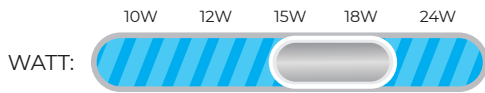

## DESCRIPTION:

The T8 Adjustable LED Tube Light offers a versatile, energy-efficient lighting solution designed to replace traditional T8, T12, or T5 fluorescent lamps. With 6 adjustable color temperatures and power levels, it delivers superior performance, uniform illumination, and an extended maintenance-free lifespan. Ideal for both residential and commercial applications, this durable light ensures energy savings and environmental safety.

## FEATURES:

- Adjustable color temperature: Tunable to 3000K, 3500K, 4000K, 5000K, 5700K, or 6500K.
- Flexible wattage options: Adjustable from 5W to 24W for energy efficiency.
- High efficacy: Provides up to 170 lumens per watt.
- Durable construction: Aluminum housing with an acrylic lens for uniform light diffusion.
- Environmentally friendly: No UV, mercury, or IR radiation.
- Shatterproof materials ensure safe use in a variety of environments.
- Long-lasting: Rated lifespan of up to 50,000 hours.
- Compatible with existing ballasts for easy retrofitting.
- Versatile base options: G13, FA8, and R17D bases available.

**TECHNICAL SPECIFICATIONS:**

Length Options	2 ft	8 ft
Adjustable Wattage	6W/8W/10W/12W/15W	36W/39W/42W/45W/48W
Input Voltage	AC 100-277V	
Color Temperature (CCT)	3000K, 3500K, 4000K, 5000K, 5700K, 6500K	
Lumens	2000LM	6200M
Luminous Efficacy	125-170 lm/W	
Power Factor	> 0.9 PF	
CRI	> 80 Ra	
Working Temperature	-4°F to +104°F	
Base Types	G13, FA8, R17D	
Certifications	CE, RoHS, UL compliant	
Beam Angle	120°	
Rated Lifetime	Up to 50,000 hours	
Warranty	3 years	