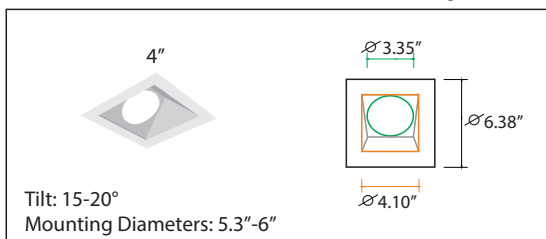

Dimensions:

10W IC, 15W IC, 20W NON IC

20W IC, 40W NON IC

Ordering Guide: (Split J-Box LED Downlight)

Example: DWN-CPS-D10W-CCT

Series	Dimmable	Wattage	Color Temperature
<input type="text"/>	<input type="text"/>	<input type="text"/>	<input type="text"/>
DWN-CPS	D 0-10V Dimmable	10W 15W 20W XXW Wattage Selectable 27W/ 34W/ 40W	CCT* 3500K*

- Round Trim
- Square Trim
- Round Wall Wash Trim
- Square Wall Wash Trim

Trim Dimensions:

Round Trims

Round Wall Wash Trims

Square Trims

Square Wall Wash Trims

Accessories: (Mounting Options)

- 4" New Construction Frame Kit
- 6" New Construction Frame Kit
- 8" New Construction Frame Kit