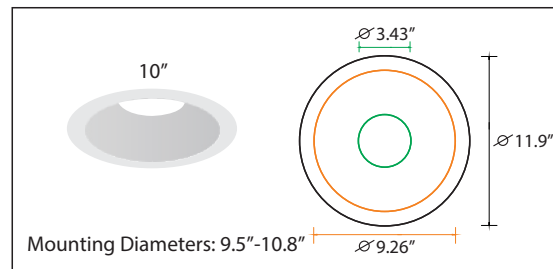

Accessories: (Trim Options)

- Round Trim
- Square Trim
- Round Wall Wash Trim
- Square Wall Wash Trim

Trim Dimensions:

Round Trims