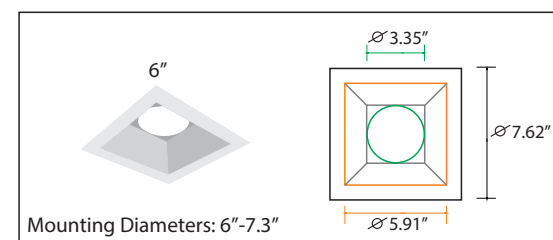

- Round Trim
- Square Trim
- Round Wall Wash Trim
- Square Wall Wash Trim

Trim Dimensions:

Round Trims

Round Wall Wash Trims

Square Trims

Square Wall Wash Trims

Accessories: (Mounting Options)

- 4" New Construction Frame Kit
- 6" New Construction Frame Kit
- 8" New Construction Frame Kit