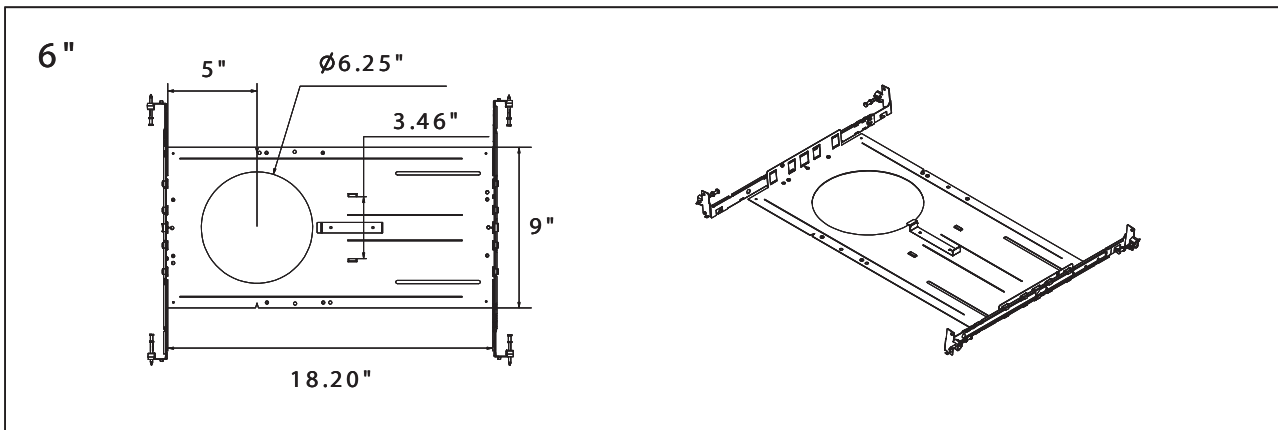

Accessories: (Mounting Options)

- 4" New Construction Frame Kit
- 6" New Construction Frame Kit
- 8" New Construction Frame Kit

New Construction Frame Kits: