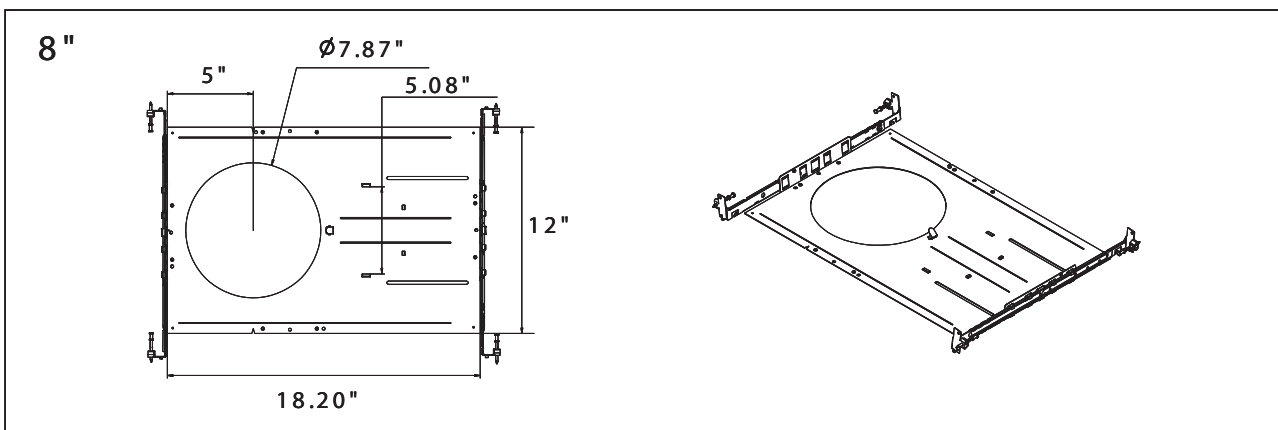

Accessories: (Mounting Options)

- 4" New Construction Frame Kit
- 6" New Construction Frame Kit
- 8" New Construction Frame Kit

New Construction Frame Kits: