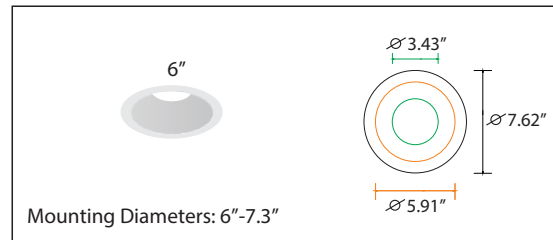

Accessories: (Trim Options)

- Round Trim
- Square Trim
- Round Wall Wash Trim
- Square Wall Wash Trim

Trim Dimensions:

Round Trims