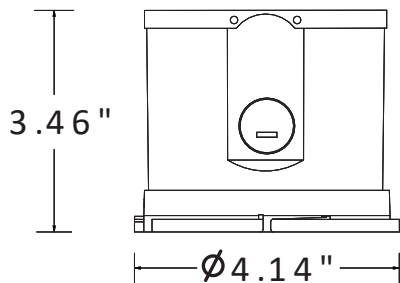

Technical Specifications:

Wattage	10W	15W	20W		XXW	
Input Voltage	120-347V	120-347V	120-347V	100-277V	120-347V	
Color Temperature	CCT Adjustable (3000K,4000K, 5000K)	CCT Adjustable (3000K,4000K, 5000K)	CCT Adjustable (3000K,4000K, 5000K)	3500K	3500K	CCT Adjustable (3000K,3500K, 4000K)
Wattage Tunable	—	—	—		27W/ 34W/ 40W	
Lumen Output	700LM	1200LM	1500LM		2700LM/3230LM/ 3600LM	
Trim Options	4",6",8",10"	4",6",8",10"	4",6",8",10"		4",6",8",10"	
CRI	> 80	> 80	> 80		> 80	
Power Factor	> 0.9	> 0.9	> 0.9		> 0.9	
Dimming	0-10V	0-10V	0-10V	—	0-10V	
IP rating	IP20	IP20	IP20		IP20	
Lifespan	35,000 hours	35,000 hours	35,000 hours	50,000 hours	50,000 hours	
Warranty	5 years	5 years	5 years		5 years	

Dimensions:

10W IC, 15W IC, 20W NON IC