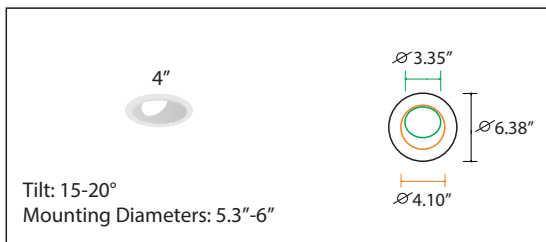

Dimensions:

10W IC, 15W IC, 20W NON IC

20W IC, 40W NON IC

Ordering Guide: (Split J-Box LED Downlight)

Example: DWN-CPS-D10W-CCT

Series	Dimmable	Wattage	Color Temperature
<input type="text"/>	<input type="text"/>	<input type="text"/>	<input type="text"/>
DWN-CPS	D 0-10V Dimmable	10W 15W 20W XXW Wattage Selectable 27W/ 34W/ 40W	CCT* 3500K*

- Round Trim
- Square Trim
- Round Wall Wash Trim
- Square Wall Wash Trim

Trim Dimensions:

Round Trims

Round Wall Wash Trims

Square Trims

Square Wall Wash Trims

Accessories: (Mounting Options)

- 4" New Construction Frame Kit
- 6" New Construction Frame Kit
- 8" New Construction Frame Kit