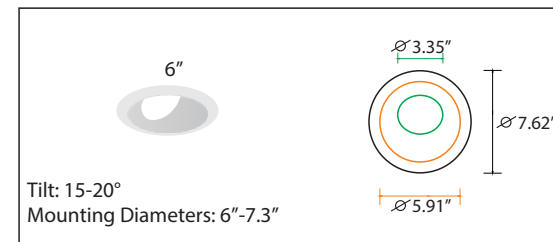

Round Wall Wash Trims