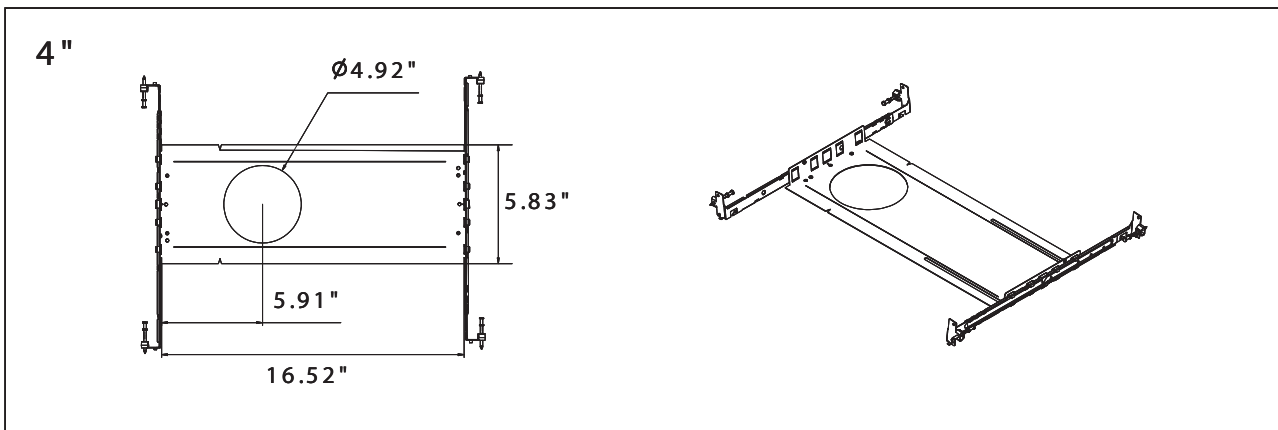

Accessories: (Mounting Options)

- 4" New Construction Frame Kit
- 6" New Construction Frame Kit
- 8" New Construction Frame Kit

New Construction Frame Kits: