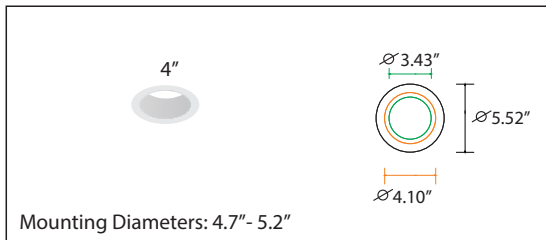

Accessories: (Trim Options)

- Round Trim
- Square Trim
- Round Wall Wash Trim
- Square Wall Wash Trim

Trim Dimensions:

Round Trims