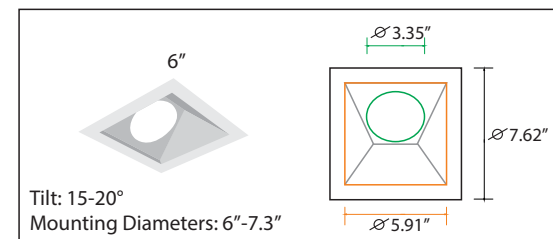

- Round Trim
- Square Trim
- Round Wall Wash Trim
- Square Wall Wash Trim

Trim Dimensions:

Round Trims

Round Wall Wash Trims

Square Trims

Square Wall Wash Trims

Accessories: (Mounting Options)

- 4" New Construction Frame Kit
- 6" New Construction Frame Kit
- 8" New Construction Frame Kit