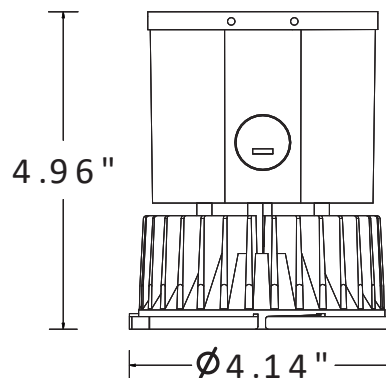

**CCT Tunable
3000K/3500K/4000K**

**Wattage Tunable
27W/34W/40W**

Technical Specifications:

Wattage	10W	15W	20W		XXW	
Input Voltage	120-347V	120-347V	120-347V	100-277V	120-347V	
Color Temperature	CCT Adjustable (3000K,4000K, 5000K)	CCT Adjustable (3000K,4000K, 5000K)	CCT Adjustable (3000K,4000K, 5000K)	3500K	3500K	CCT Adjustable (3000K,3500K, 4000K)
Wattage Tunable	—	—	—		27W/ 34W/ 40W	
Lumen Output	700LM	1200LM	1500LM		2700LM/3230LM/ 3600LM	
Trim Options	4",6",8",10"	4",6",8",10"	4",6",8",10"		4",6",8",10"	
CRI	> 80	> 80	> 80		> 80	
Power Factor	> 0.9	> 0.9	> 0.9		> 0.9	
Dimming	0-10V	0-10V	0-10V	—	0-10V	
IP rating	IP20	IP20	IP20		IP20	
Lifespan	35,000 hours	35,000 hours	35,000 hours	50,000 hours	50,000 hours	
Warranty	5 years	5 years	5 years		5 years	

Dimensions:

10W IC, 15W IC, 20W NON IC

20W IC, 40W NON IC

Ordering Guide: (Split J-Box LED Downlight)

Example: DWN-CPS-D10W-CCT

Series	Dimmable	Wattage	Color Temperature
<input type="text"/>	<input type="text"/>	<input type="text"/>	<input type="text"/>
DWN-CPS	D 0-10V Dimmable	10W 15W 20W XXW Wattage Selectable 27W/ 34W/ 40W	CCT* 3500K*