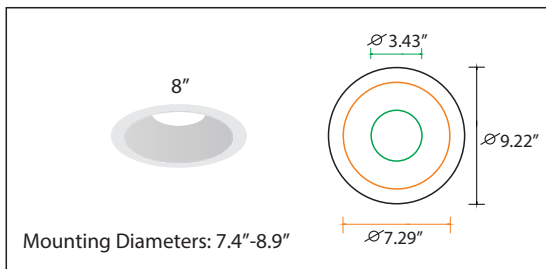

Accessories: (Trim Options)

- Round Trim
- Square Trim
- Round Wall Wash Trim
- Square Wall Wash Trim

Trim Dimensions:

Round Trims