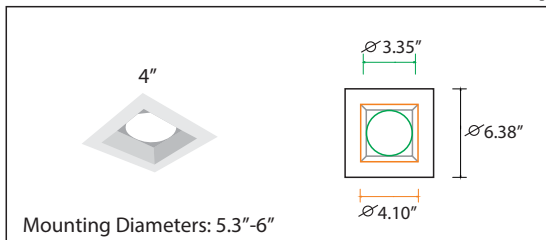

- Round Trim
- Square Trim
- Round Wall Wash Trim
- Square Wall Wash Trim

Trim Dimensions:

Round Trims

Round Wall Wash Trims

Square Trims

Square Wall Wash Trims

Accessories: (Mounting Options)

- 4" New Construction Frame Kit
- 6" New Construction Frame Kit
- 8" New Construction Frame Kit