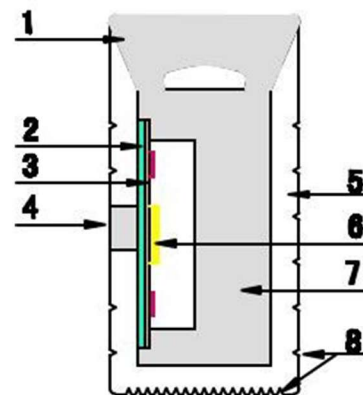

The transparent cutting position of our neon flex allows for precise and convenient cutting of any length at every 0.98in or 1.96in, while the strip light and bottom plate are co-extruded and molded twice, resulting in a solid and firm product.

Technical Specifications:

Input Voltage	24V DC
Wattage	2.5W/ft Per color
Efficacy(lm/w)	69.1
Lumens (2700K, 4000K, 6500K)	>825lm, >880lm, >950lm
Beam Angle	180°
Cutting Length	DC24V: 18 LEDs (3.28in.)
Max. Run	Single feed 24.6ft. double feed 49.2ft.
CRI	≥ 80Ra
IP Rating	IP67

Sectional Drawing:

- 1: Light-emitting surface
- 2: Anti-folding tensile bottom plate
- 3: FPCB
- 4: High transparency cutting window
- 5: Outer opaque silicone
- 6: LEDs
- 7: High transparency silicone core
- 8: Indentation for clips and brackets