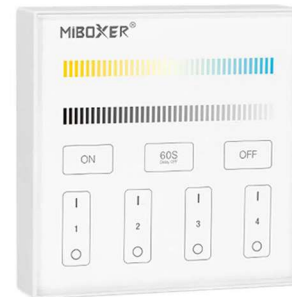

Accessories:

Flex Neon - End Cap

- NUR-FLEX-ACC-END CAP
- Sold separately

Flex Neon – Mounting Bracket Clips

- NUR-FLEX-ACC-MOUNT
- Sold separately

Flex Neon – 20M Flexible Mounting Bracket Kit

- NUR-FLEX-NS205-Bracket Kit-20M
- Sold separately

Flex Neon – 3.2ft Straight Mounting Track Channel

- NUR-FLEX-ACC-ALU-1M
- Sold separately

CCT 4 Zone Remote

- MILI-REM-CB
- Sold separately

CCT Strip Light Smart Controller – G3

- MILI-CONT-G3-CCT-STP
- Sold separately

Single Color Strip Light Dimmer Smart Controller – G3

- MILI-CONT-G3-DIM-STP
- Sold separately

CCT 4 Zone Touch Panel Wall Remote

- MILI-REM-CCT-4Z(Panel)
- Sold separately

Single Color Dimmer – 4 Zone Touch Panel Wall Remote