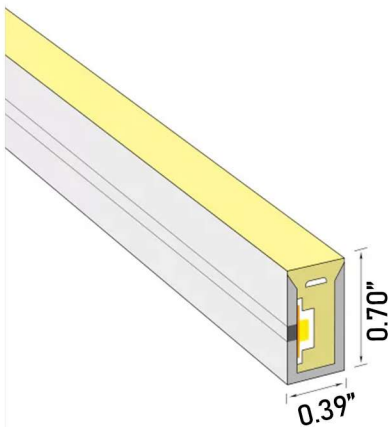

The transparent cutting position of our neon flex allows for precise and convenient cutting of any length at every 0.98in or 1.96in, while the strip light and bottom plate are co-extruded and molded twice, resulting in a solid and firm product.

Technical Specifications:

Input Voltage	24V DC
Wattage	2.5W/ft Per color
Efficacy(lm/w)	69.1
Lumens (2700K, 4000K, 6500K)	>825lm, >880lm, >950lm
Beam Angle	180°
Cutting Length	DC24V: 18 LEDs (3.28in.)
Max. Run	Single feed 24.6ft. double feed 49.2ft.
CRI	≥ 80Ra
IP Rating	IP67

Sectional Drawing:

- 1: Light-emitting surface
- 2: Anti-folding tensile bottom plate
- 3: FPCB
- 4: High transparency cutting window
- 5: Outer opaque silicone
- 6: LEDs
- 7: High transparency silicone core
- 8: Indentation for clips and brackets