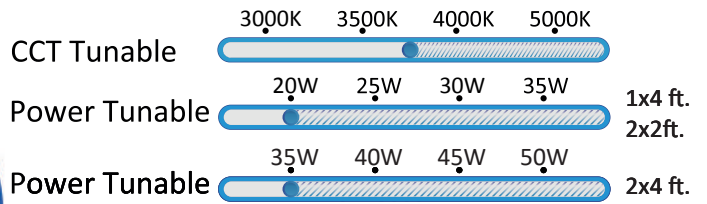

## Features:

- Power Tunable 20W/25W/30W/35W/40W/45W/50W
- Super Bright LEDs 130 lumens per watt
- CCT Tunable 3000K/3500K/4000K/5000K
- AC120-277V and AC120-347V
- 0-10V dimmable
- 80% Energy Savings compared to traditional troffer
- Non-flicker/ No dark spots

## Power & CCT Back-lit LED Panel Light Series:

=	}	20W 3000K	25W 3000K
		20W 3500K	25W 3500K
		20W 4000K	25W 4000K
		20W 5000K	25W 5000K
=	}	30W 3000K	35W 3000K
		30W 3500K	35W 3500K
		30W 4000K	35W 4000K
		30W 5000K	35W 5000K

## Technical Specifications:

Size	2x2 ft.	1x4 ft.	2x4 ft.
Wattage	20-25-30-35	20-25-30-35	35-40-45-50
Input Voltage	120-277V AC	120-277V AC	120-277V AC
Color Temperature	3000K/3500K/4000K/5000K	3000K/3500K/4000K/5000K	3000K/3500K/4000K/5000K
Efficacy	130 lm/W	130 lm/W	130 lm/W
Dimming	0-10V	0-10V	0-10V
CRI	>80	>80	>80
Power Factor	>0.9	>0.9	>0.9
THD	≤ 15 %	≤ 15 %	≤ 15 %
Warranty	5 years	5 years	5 years

**Dimensions:**

**Photometric Test Report:**

2ft. x 2ft.

2ft. x 4ft.

ORDERING GUIDE			Example: NUR-SLS-SJ-2X2-CCT
Fixture Type <input type="text"/>	Size <input type="text"/>	Color Temperature <input type="text"/>	
<b>NUR-SLS-SJ</b> Backlit Panel Light	<b>1x4</b> 1x4 ft <b>2x2</b> 2x2 ft <b>2x4</b> 2x4 ft	<b>CCT</b> CCT Adjustable 3000K/3500K/4000K/5000K	