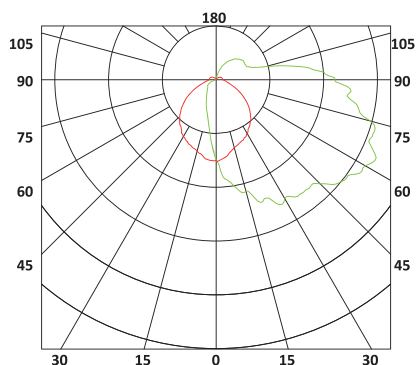

PHOTOMETRIC: