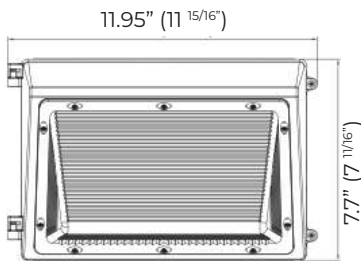

FEATURES:

- Sealed die-cast profile designed for outdoor applications.
- Die-casting ensures efficient thermal conductivity to dissipate LED heat, enhancing performance and extending lifespan.
- Engineered to meet 3G vibration testing requirements as prescribed by ANSI C136.31 standards.
- Available in single-color temperatures of 3000K, 4000K, or 5000K for standard versions, with an optional color-tunable version adjustable to 3000K, 4000K, or 5000K.
- Optic lens options include UV-stabilized polycarbonate or glass, featuring a professional prismatic design for excellent light distribution and uniform illumination.
- Supports universal input voltage of 120-277V or 347-480V AC.
- Equipped with 1-10V dimming capability for flexible light control.
- High-performance drivers deliver a power factor greater than 90% and total harmonic distortion (THD) under 20%.
- Operates reliably within a temperature range of -40°F to 104°F.
- Designed for an estimated LED lifespan of 50,000 hours, verified through IES LM-80 testing and TM-21 calculations.

APPLICATIONS:

- Outdoor Wall Lighting
- Building Entrances
- Schools
- Tunnels
- Factories
- Loading Docks

DIMENSIONS:

62W

100W

TECHNICAL SPECIFICATIONS:

Wattage	62W	100W
Input voltage	120- 277Vac	120- 277Vac
Dimming	1-10V	1-10V
CRI	70	70
Color Temperature	CCT Adjustable (3000K/4000K/5000K)	CCT Adjustable (3000K/4000K/5000K)
Lifespan	50,000 hours	50,000 hours
Finish	Dark Bronze	Dark Bronze
Input voltage: 347- 480Vac	Available On Special Order	Available On Special Order
Size	11.95 x 7.7 x 6.23 in	14.2 x 7.4 x 6.6 in
Warranty	5 Years	5 Years