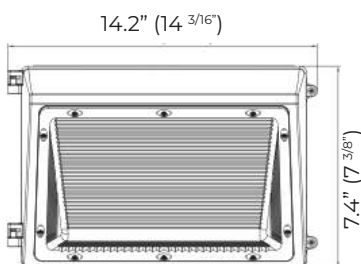

APPLICATIONS:

- Outdoor Wall Lighting
- Building Entrances
- Schools
- Tunnels
- Factories
- Loading Docks

DIMENSIONS:

62W

100W

TECHNICAL SPECIFICATIONS:

Wattage	62W	100W
Input voltage	120- 277Vac	120- 277Vac
Dimming	1-10V	1-10V
CRI	70	70
Color Temperature	CCT Adjustable (3000K/4000K/5000K)	CCT Adjustable (3000K/4000K/5000K)
Lifespan	50,000 hours	50,000 hours
Finish	Dark Bronze	Dark Bronze
Input voltage: 347- 480Vac	Available On Special Order	Available On Special Order
Size	11.95 x 7.7 x 6.23 in	14.2 x 7.4 x 6.6 in
Warranty	5 Years	5 Years