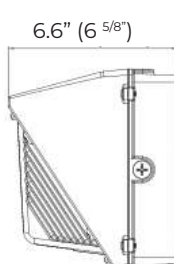

APPLICATIONS:

- Outdoor Wall Lighting
- Building Entrances
- Schools
- Tunnels
- Factories
- Loading Docks

DIMENSIONS:

62W

100W

TECHNICAL SPECIFICATIONS:

Wattage	62W	100W
Input voltage	120- 277Vac	120- 277Vac
Dimming	1-10V	1-10V
CRI	70	70
Color Temperature	CCT Adjustable (3000K/4000K/5000K)	CCT Adjustable (3000K/4000K/5000K)
Lifespan	50,000 hours	50,000 hours
Finish	Dark Bronze	Dark Bronze
Input voltage: 347- 480Vac	Available On Special Order	Available On Special Order
Size	11.95 x 7.7 x 6.23 in	14.2 x 7.4 x 6.6 in
Warranty	5 Years	5 Years