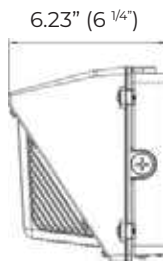

APPLICATIONS:

- Outdoor Wall Lighting
- Building Entrances
- Schools
- Tunnels
- Factories
- Loading Docks

DIMENSIONS:

62W

100W

TECHNICAL SPECIFICATIONS:

Wattage	62W	100W
Input voltage	120- 277Vac	120- 277Vac
Dimming	1-10V	1-10V
CRI	70	70
Color Temperature	CCT Adjustable (3000K/4000K/5000K)	CCT Adjustable (3000K/4000K/5000K)
Lifespan	50,000 hours	50,000 hours
Finish	Dark Bronze	Dark Bronze
Input voltage: 347- 480Vac	Available On Special Order	Available On Special Order
Size	11.95 x 7.7 x 6.23 in	14.2 x 7.4 x 6.6 in
Warranty	5 Years	5 Years