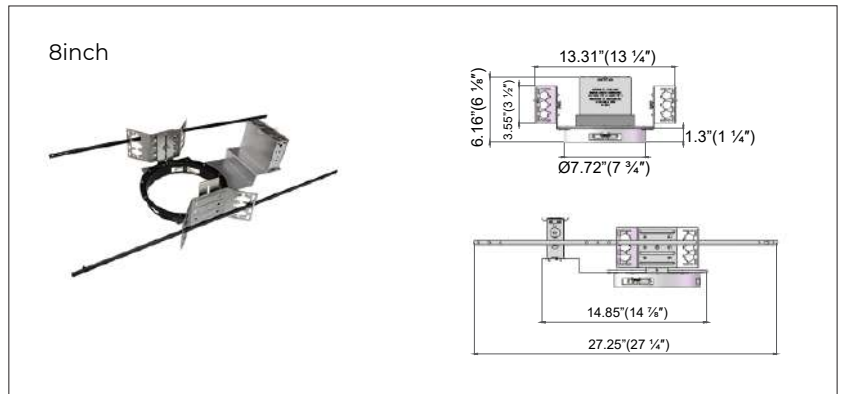

TECHNICAL SPECIFICATIONS:

Wattage	40W	80W
Input Voltage	120-277VAC	110-347V
Color Temperature	CCT Adjustable 3000K/3500K/4000K	3500K
Wattage Tunable	18W/27W/40W	50W/65W/80W
Lumen Output	1500LM/2300LM/3500LM	4200LM/5500LM/6800LM
Trim Options	6",8",10"	6",8",10"
CRI	> 80	> 80
Power Factor	> 0.90	> 0.90
Dimming	0-10V	0-10V
IP Rating	IP-710-DL	IP-710-DL
Life span	50,000 hours	50,000 hours
Warranty	5 years	5 years

ORDERING GUIDE: (COMMERCIAL DOWNLIGHT)

SKU: NUR-CES-40W-CCT		
Series ____	Wattage ____	Color Temperature ____
NUR-CES	40W 80W	CCT 3000K/3500K/4000K 3500K

*CCT Selectable: 3000K,3500K,4000K available only for 40W light engine.

OPTIONAL NEW CONSTRUCTIONAL FRAME: