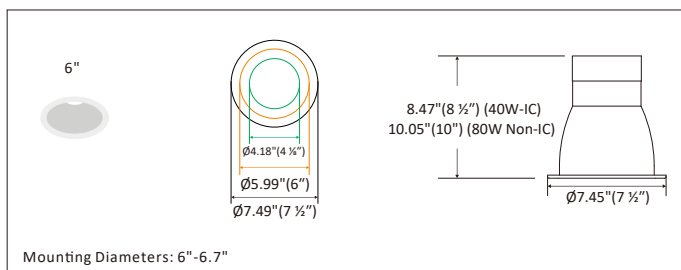

FEATURES:

- Tested Dimmers: Lutron® Diva-Dvtv, Leviton® IP-710-D
- Materials: Aluminum haze trim with white trim ring
- Mounting: Recessed
- LED Lifetime: >50,000 hours (L70 minimum)
- Design: Split design of the LED light engine and trim. One engine allows seamless integration with multiple trim options.
- Mounting: Provided with spring steel friction clips, allowing installation in a variety of commercial recessed open-frame rough-in sections.
- LED Driver: Isolated, Class 2 output LED driver that accommodates input voltages from 100-277V AC or 100-347V AC. It is dimmable with most 0-10V wall box dimmers.

TECHNICAL SPECIFICATIONS:

Wattage	40W	80W
Input Voltage	120-277VAC	110-347V
Color Temperature	CCT Adjustable 3000K/3500K/4000K	3500K
Wattage Tunable	18W/27W/40W	50W/65W/80W
Lumen Output	1500LM/2300LM/3500LM	4200LM/5500LM/6800LM
Trim Options	6",8",10"	6",8",10"
CRI	> 80	> 80
Power Factor	> 0.90	> 0.90
Dimming	0-10V	0-10V
IP Rating	IP-710-DL	IP-710-DL
Life span	50,000 hours	50,000 hours
Warranty	5 years	5 years