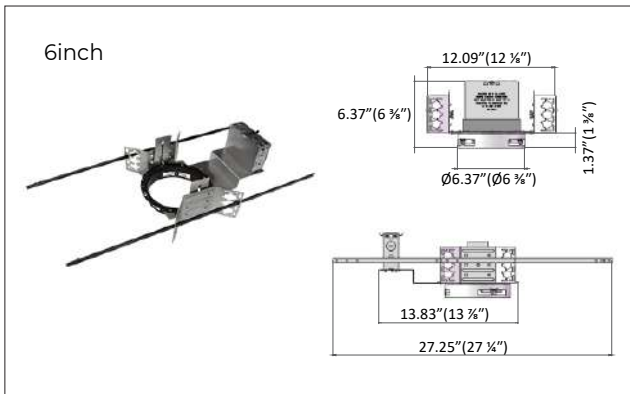

TECHNICAL SPECIFICATIONS:

Wattage	40W	80W
Input Voltage	120-277VAC	110-347V
Color Temperature	CCT Adjustable 3000K/3500K/4000K	3500K
Wattage Tunable	18W/27W/40W	50W/65W/80W
Lumen Output	1500LM/2300LM/3500LM	4200LM/5500LM/6800LM
Trim Options	6",8",10"	6",8",10"
CRI	> 80	> 80
Power Factor	> 0.90	> 0.90
Dimming	0-10V	0-10V
IP Rating	IP-710-DL	IP-710-DL
Life span	50,000 hours	50,000 hours
Warranty	5 years	5 years

ORDERING GUIDE: (COMMERCIAL DOWNLIGHT)

SKU: NUR-CES-40W-CCT		
Series ____	Wattage ____	Color Temperature ____
NUR-CES	40W 80W	CCT 3000K/3500K/4000K 3500K

*CCT Selectable: 3000K,3500K,4000K available only for 40W light engine.

OPTIONAL NEW CONSTRUCTIONAL FRAME: