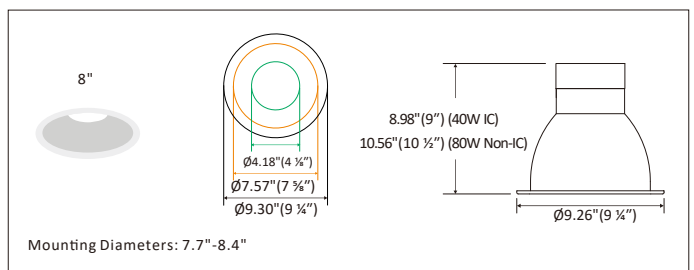

FEATURES:

- Tested Dimmers: Lutron® Diva-Dvtv, Leviton® IP-710-D
- Materials: Aluminum haze trim with white trim ring
- Mounting: Recessed
- LED Lifetime: >50,000 hours (L70 minimum)
- Design: Split design of the LED light engine and trim. One engine allows seamless integration with multiple trim options.
- Mounting: Provided with spring steel friction clips, allowing installation in a variety of commercial recessed open-frame rough-in sections.
- LED Driver: Isolated, Class 2 output LED driver that accommodates input voltages from 100-277V AC or 100-347V AC. It is dimmable with most 0-10V wall box dimmers.

TECHNICAL SPECIFICATIONS:

Wattage	40W	80W
Input Voltage	120-277VAC	110-347V
Color Temperature	CCT Adjustable 3000K/3500K/4000K	3500K
Wattage Tunable	18W/27W/40W	50W/65W/80W
Lumen Output	1500LM/2300LM/3500LM	4200LM/5500LM/6800LM
Trim Options	6",8",10"	6",8",10"
CRI	> 80	> 80
Power Factor	> 0.90	> 0.90
Dimming	0-10V	0-10V
IP Rating	IP-710-DL	IP-710-DL
Life span	50,000 hours	50,000 hours
Warranty	5 years	5 years