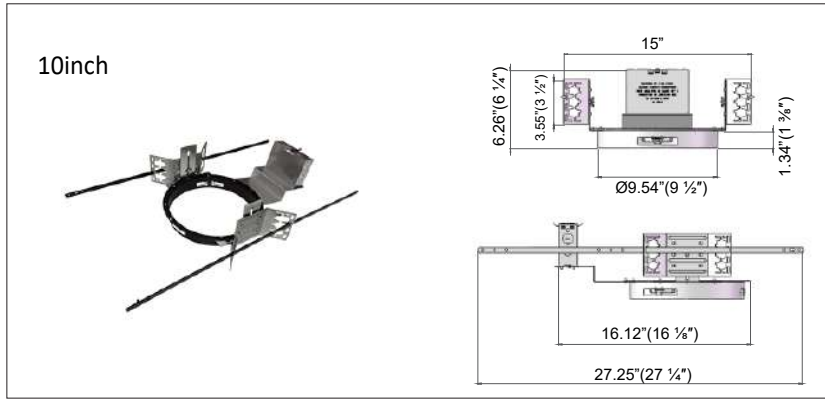

ORDERING GUIDE: (CONSTRUCTIONAL FRAME)

Example: NUR-CE6-Frame			
Series	Type		Kit
____	____		____
NUR-CE	6 8 10	6" 8" 10"	Frame

ORDERING GUIDE: (ACCESSORIES TRIM)

Example: NUR-CE6-Trim			
Series	Type		Kit
____	____		____
NUR-CE	6 8 10	6" 8" 10"	Trim