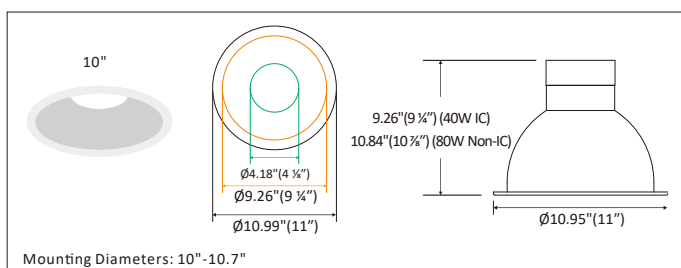

FEATURES:

- Tested Dimmers: Lutron® Diva-Dvtv, Leviton® IP-710-D
- Materials: Aluminum haze trim with white trim ring
- Mounting: Recessed
- LED Lifetime: >50,000 hours (L70 minimum)
- Design: Split design of the LED light engine and trim. One engine allows seamless integration with multiple trim options.
- Mounting: Provided with spring steel friction clips, allowing installation in a variety of commercial recessed open-frame rough-in sections.
- LED Driver: Isolated, Class 2 output LED driver that accommodates input voltages from 100-277V AC or 100-347V AC. It is dimmable with most 0-10V wall box dimmers.

TECHNICAL SPECIFICATIONS:

Wattage	40W	80W
Input Voltage	120-277VAC	110-347V
Color Temperature	CCT Adjustable 3000K/3500K/4000K	3500K
Wattage Tunable	18W/27W/40W	50W/65W/80W
Lumen Output	1500LM/2300LM/3500LM	4200LM/5500LM/6800LM
Trim Options	6",8",10"	6",8",10"
CRI	> 80	> 80
Power Factor	> 0.90	> 0.90
Dimming	0-10V	0-10V
IP Rating	IP-710-DL	IP-710-DL
Life span	50,000 hours	50,000 hours
Warranty	5 years	5 years