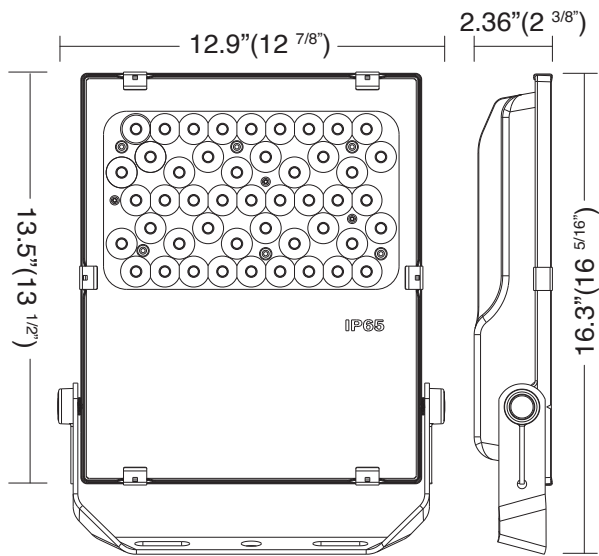

- Architectural Wall Washing
- LED Landscape Lighting
- LED Sign Lighting
- Building Facade Lighting
- Tree Uplighting
- Outdoor Accent Lights
- Garden Lighting

DIMENSIONS:

TECHNICAL SPECIFICATIONS:

Model No	MILI-GL-100W-RGBCB-OD-120V
Input Voltage	AC100~240V 50/60Hz
Power	100W
Working Temperature	-4°F~140°F
Color Temperature	2700K~ 6500K
Lumens	7500LM
Light Efficiency	75LM/W
CRI	>80
PF	>0.9
Lifespan	50000 hours
Beam Angle	25°
Illumination Distance	>49.2 ft.
IP Rate	IP65
RF	2.4GHz
Control Distance	98.4 FT
Material	Aluminium
Product Weight	9.98 lbs.