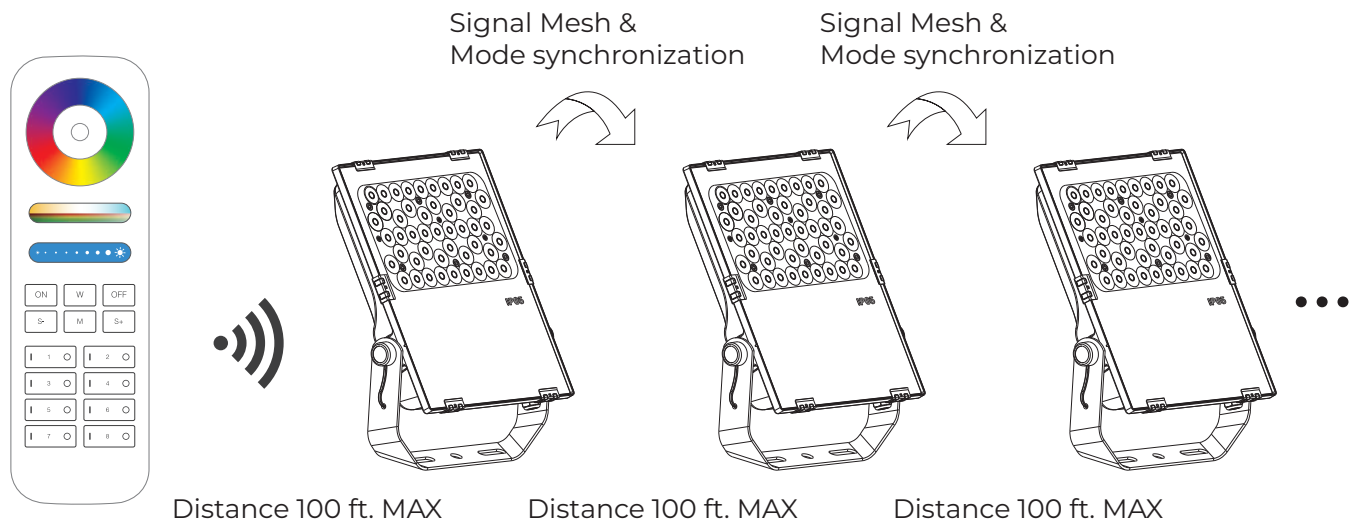

- Architectural Wall Washing
- LED Landscape Lighting
- LED Sign Lighting
- Building Facade Lighting
- Tree Uplighting
- Outdoor Accent Lights
- Garden Lighting

DIMENSIONS:

TECHNICAL SPECIFICATIONS:

Model No	MILI-GL-100W-RGBCB-OD-120V
Input Voltage	AC100~240V 50/60Hz
Power	100W
Working Temperature	-4°F~140°F
Color Temperature	2700K~ 6500K
Lumens	7500LM
Light Efficiency	75LM/W
CRI	>80
PF	>0.9
Lifespan	50000 hours
Beam Angle	25°
Illumination Distance	>49.2 ft.
IP Rate	IP65
RF	2.4GHz
Control Distance	98.4 FT
Material	Aluminium
Product Weight	9.98 lbs.

SIGNAL MESH:

Any ORA product can repeat signals or relay signals from a WIFI Controller or an RF Remote within a 98.4 ft. distance to other ORA products. This signal transmission can happen multiple times, between lights on different zones, or lights being controlled by different remotes. All ORA products form a RF mesh to allow for easier and faster transmission of commands.