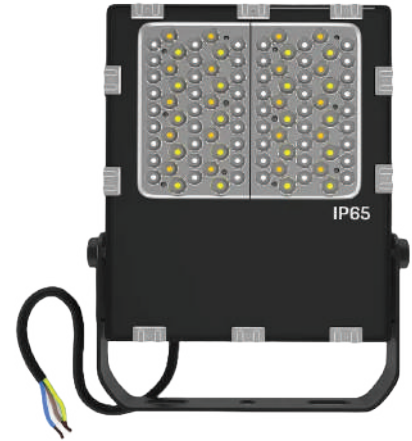

ORA RGB+CCT GARDEN LIGHT - 100W

DISCRIPTION:

The RGB+CCT garden light is a powerful 100-watt LED fixture made from aluminum alloy that provides a sleek design. This 100W light offers vibrant color options (up to 16 million) and adjustable color temperatures ranging from warm white (2700K) to cool white (6500K). This waterproof light is perfect for landscape lighting, providing mood and functional illumination. Key features include smooth dimming, dynamic pattern modes, and a focused beam angle of 25 degrees.

FEATURES:

 **RGB+CCT**
16 Millions of colors to choose

 **Remote control**
Control distance 98.4ft

 **Color temperature**
2700K~6500K

 **Smartphone app control**
(2.4GHz gateway is needed)

 **Dim brightness / Saturation**

- Architectural Wall Washing
- LED Landscape Lighting
- LED Sign Lighting
- Building Facade Lighting
- Tree Uplighting
- Outdoor Accent Lights
- Garden Lighting

DIMENSIONS:

TECHNICAL SPECIFICATIONS:

Model No	MILI-GL-100W-RGBCB-OD-120V
Input Voltage	AC100~240V 50/60Hz
Power	100W
Working Temperature	-4°F~140°F
Color Temperature	2700K~ 6500K
Lumens	7500LM
Light Efficiency	75LM/W
CRI	>80
PF	>0.9
Lifespan	50000 hours
Beam Angle	25°
Illumination Distance	>49.2 ft.
IP Rate	IP65
RF	2.4GHz
Control Distance	98.4 FT
Material	Aluminium
Product Weight	9.98 lbs.