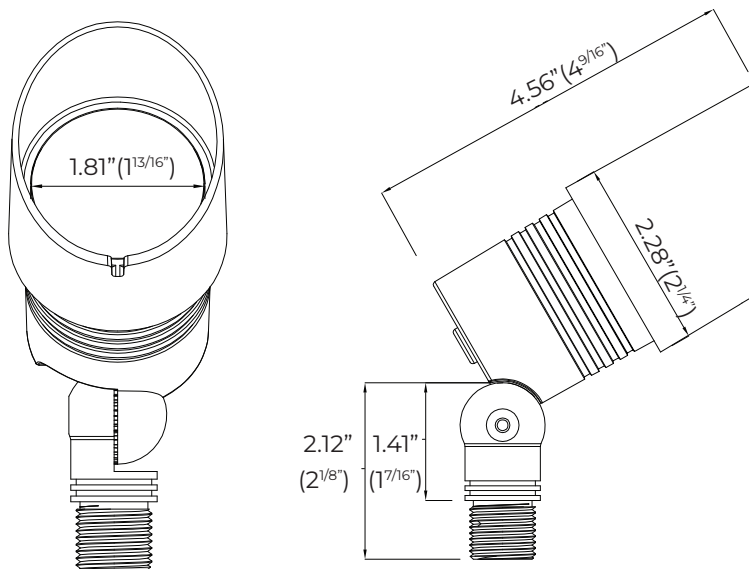

LED BULLET SPOT LIGHT

DESCRIPTION:

The 7W LED Bullet Spotlight is a sleek and durable lighting solution designed for outdoor use. Made from corrosion-resistant composite resin, ensures long-lasting performance, while the glass lens provides optimal light output. This waterproof light is ideal for illuminating the outdoors.

FEATURES:

- Push Button: CCT Landscape Spotlight
- CCT Temperature: 5-color temperature (27K/30K/35K/40K/50K)
- Beam angle: 36 Degree
- Power: 7W
- Suitable for wet locations

APPLICATIONS:

- Stairs
- Paths
- Lanes
- Terraces
- Courtyards

DIMENSIONS:

TECHNICAL SPECIFICATIONS:

Wattage	7W
Voltage	12V-24V AC/DC
Lumens	500-550 LM
Color Temperature	27K/30K/35K/40K/50K(5CCT, Push Button)
IP Rate	Wet Location
Beam Angel	36°
DIM	Non-dimmable
Regular Finish	ORB/Black available
Housing	Aluminum+Lens
Certificate	ETL