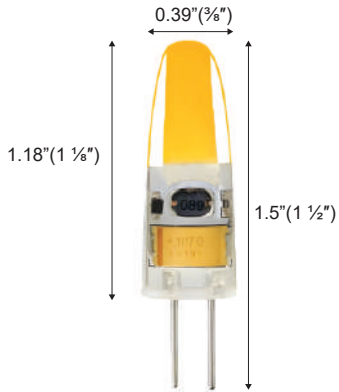

DIMENSIONS:

ORDERING GUIDE:

SKU: G4-1.5W-360D-3000K-DIM				
Type	Wattage	Beam Angle	Color Temperature	Dimmable
G4	1.5W	360D	3000K 4000K 6000K	DIM