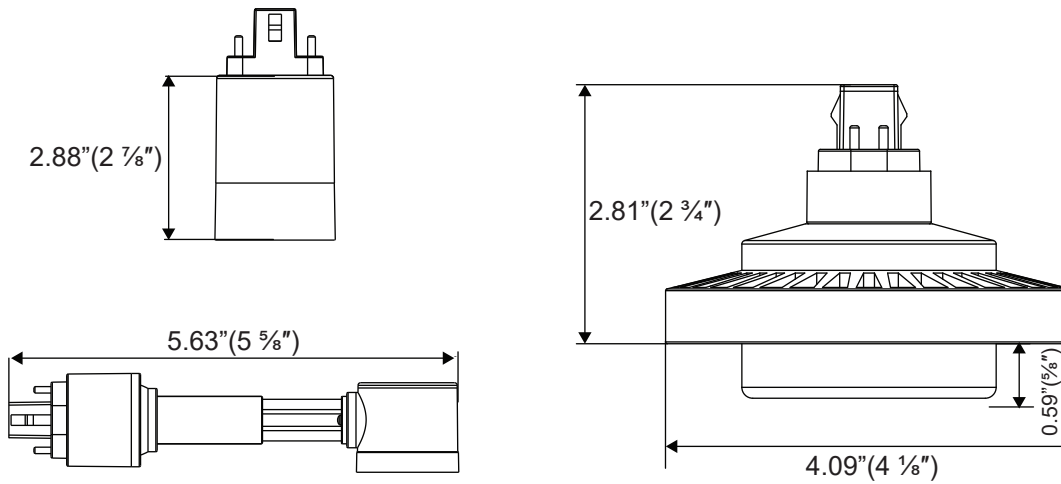

TECHNICAL SPECIFICATIONS:

Type	Vertical
Base	G24Q
Wattage	25W
Color Temperature	3000K , 4000K , 5000K
Voltage	120-277V AC (Requires ballast bypass)
Lumen Output	2500 LM (3000K), 2700 LM (4000K and 5000K)
Color Rendering Index (CRI)	80
Beam Angle	140°
Power Factor	0.9
Lifespan (L70)	50,000 hours
Efficiency	100LPW
Dimensions	4.09" x 2.81" x 0.59"
UL Classification	Suitable for damp locations, not in direct contact with weather.

DIMENSIONS:

ORDERING GUIDE:

SKU: G24-25W-3000K-V			
Model	Wattage	Color Temperature	Type
G24	25W	3000K 4000K 5000K	Vertical