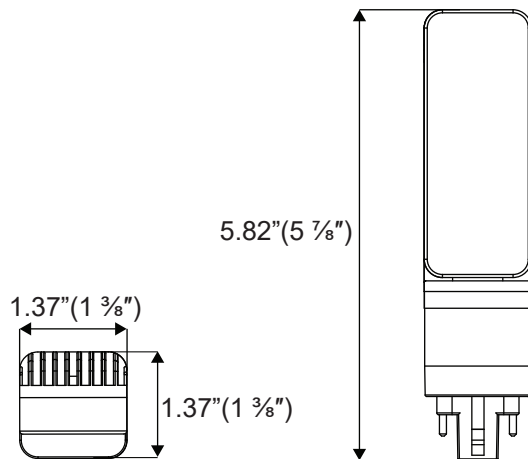

TECHNICAL SPECIFICATIONS:

Type	Horizontal
Base	G24Q 4-pin
Wattage	12W (26W CFL equivalent)
Color Temperature	3000K , 4000K , 5000K
Voltage	120-277V
Lumen Output	900 lm (3000K), 1100 lm (4000K/5000K)
Color Rendering Index (CRI)	80
Beam Angle	140°
Power Factor	0.9
Lifespan (L70)	50,000 hours
Efficiency	91 lm/W
Dimmable	No
Dimensions	5.82" (Length) x 1.37" (Diameter)
Rotation	180° adjustable
UL Classification	Suitable for damp locations (not for direct exposure to weather)

DIMENSIONS: