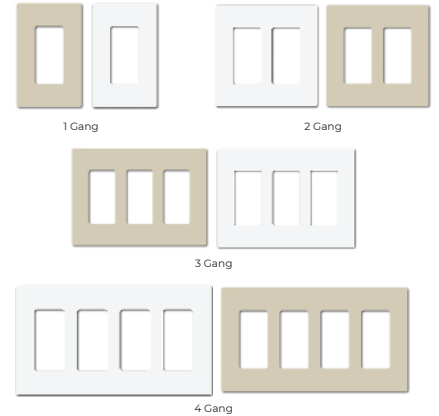

WHITE 150W DIMMER WITH ROCKER SWITCH

- SKU: CONT-YN-DIM-150W-SA-11A
- Modern paddle rocker switch with a slim side slider for dimming
- Supports TRIAC Forward Phase Dimming technology
- Handles up to 150W for LED lights and 600W for incandescent/halogen bulbs
- American standard design, compatible with 3-way wiring systems
- Smooth and stepless dimming functionality