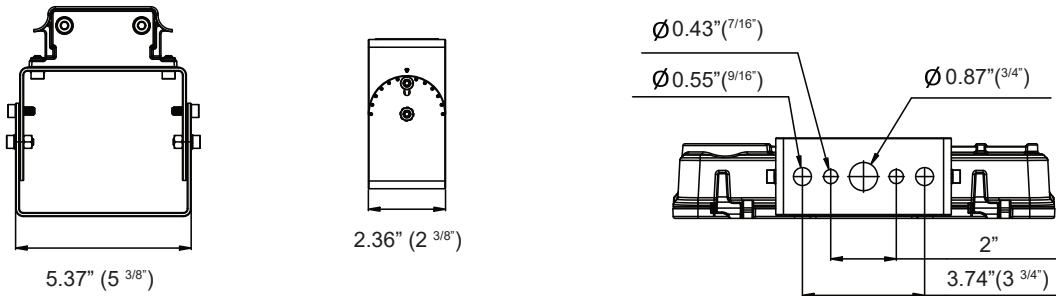

DIMENSIONS: