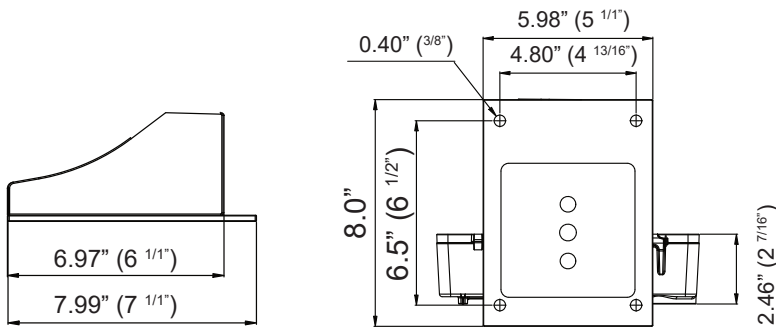

WALL MOUNT FOR AREA FLOOD LIGHT FL04/05

DESCRIPTION:

The Wall Mount is designed for easy and straightforward installation. It supports direct wall mounting using 1/2-inch conduit wiring or can be seamlessly installed onto a standard J-box, providing flexibility to suit various installation needs.

FEATURES:

- SKU: NUR-MNT04-WM-BNZ
- Firmly attaches to poles/walls.
- Simple installation process.
- Net Weight: 7.16 lbs

APPLICATIONS:

- Flood lights
- Outdoor lighting
- Pole lights
- Area lights
- Shoebox lights

DIMENSIONS:

100W

150W/180W

YOKE MOUNT FOR AREA FLOOD LIGHT FL04/05

DESCRIPTION:

The die-cast aluminum trunnion is engineered for versatility and durability, making it easy to install on a wide range of surfaces. Its robust design allows for smooth adjustments, enabling users to achieve precise aiming angles for the fixture. This flexibility ensures the lighting can be directed exactly where it's needed, making it ideal for both residential and commercial applications.

DIMENSIONS:

100W

150W/180W