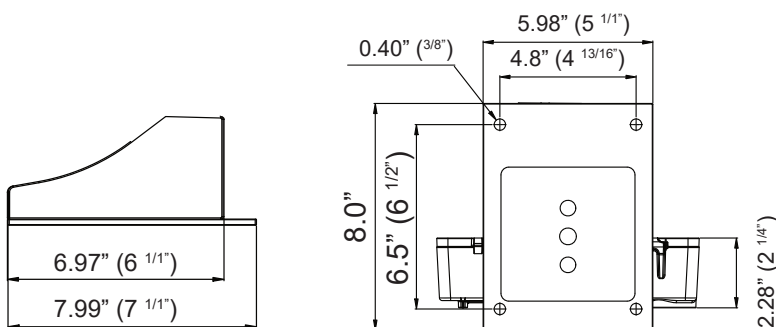

WALL MOUNT FOR AREA FLOOD LIGHT FL04/05

DESCRIPTION:

The Wall Mount is designed for easy and straightforward installation. It supports direct wall mounting using 1/2-inch conduit wiring or can be seamlessly installed onto a standard J-box, providing flexibility to suit various installation needs.

FEATURES:

- SKU: NUR-MNT04-WM-BNZ
- Firmly attaches to poles/walls.
- Simple installation process.
- Net Weight: 7.16 lbs

APPLICATIONS:

- Flood lights
- Outdoor lighting
- Pole lights
- Area lights
- Shoebox lights

DIMENSIONS:

100W

150W/180W

YOKE MOUNT FOR AREA FLOOD LIGHT FL04/05

DESCRIPTION:

The die-cast aluminum trunnion is engineered for versatility and durability, making it easy to install on a wide range of surfaces. Its robust design allows for smooth adjustments, enabling users to achieve precise aiming angles for the fixture. This flexibility ensures the lighting can be directed exactly where it's needed, making it ideal for both residential and commercial applications.

DIMENSIONS:

100W

150W/180W