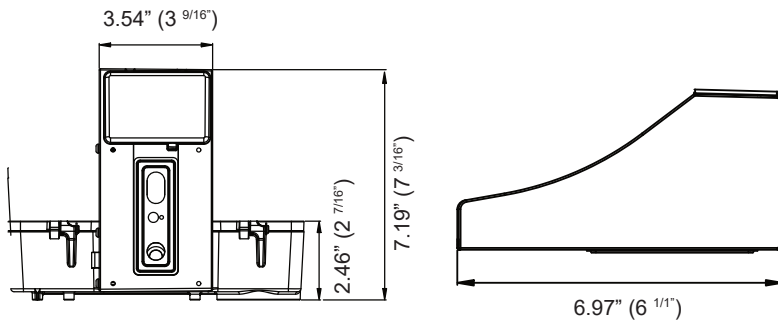

FEATURES:

- SKU: NUR-MNT04-WM-BNZ
- Firmly attaches to poles/walls.
- Simple installation process.
- Net Weight: 7.16 lbs

APPLICATIONS:

- Flood lights
- Outdoor lighting
- Pole lights
- Area lights
- Shoebox lights

DESCRIPTION:

The standard versatile mounting arm, designed for 4" and 5" square or round poles, is easy to install and ideal for retrofit projects on existing poles.

FEATURES:

- SKU: NUR-MNT04-PM(ARM)-BNZ
- Firmly attaches to poles/walls.
- Simple installation process.

APPLICATIONS:

- Flood lights
- Outdoor lighting
- Pole lights
- Area lights
- Shoebox lights

DIMENSIONS:

100W

150W/180W

ADJUSTABLE SLIP-FITTER FOR AREA FLOOD LIGHT - FL04/05/08

DESCRIPTION:

An optional cast aluminum mast arm adapter ensures secure attachment of the fixture head to a nominal 2-3/8" O.D. horizontal steel tenon arm.

DIMENSIONS:

100W

150W/180W