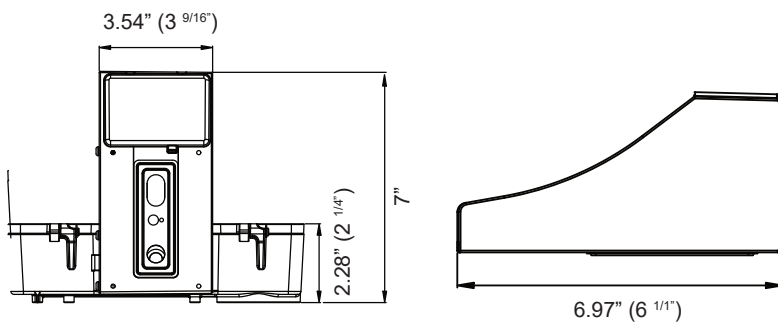

FEATURES:

- SKU: NUR-MNT04-WM-BNZ
- Firmly attaches to poles/walls.
- Simple installation process.
- Net Weight: 7.16 lbs

APPLICATIONS:

- Flood lights
- Outdoor lighting
- Pole lights
- Area lights
- Shoebox lights

APPLICATIONS:

- Flood lights
- Outdoor lighting
- Pole lights
- Area lights
- Shoebox lights

DIMENSIONS:

100W

150W/180W

ADJUSTABLE SLIP-FITTER FOR AREA FLOOD LIGHT - FL04/05/08

DESCRIPTION:

An optional cast aluminum mast arm adapter ensures secure attachment of the fixture head to a nominal 2-3/8" O.D. horizontal steel tenon arm.

DIMENSIONS:

100W

150W/180W