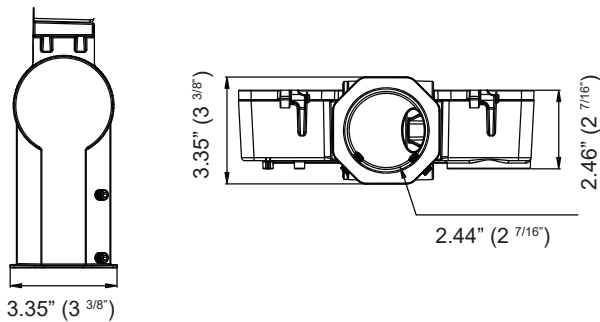

FEATURES:

- SKU: NUR-MNT04-WM-BNZ
- Firmly attaches to poles/walls.
- Simple installation process.
- Net Weight: 7.16 lbs

APPLICATIONS:

- Flood lights
- Outdoor lighting
- Pole lights
- Area lights
- Shoebox lights

APPLICATIONS:

- Flood lights
- Outdoor lighting
- Pole lights
- Area lights
- Shoebox lights

DIMENSIONS:

100W

150W/180W

ADJUSTABLE SLIP-FITTER FOR AREA FLOOD LIGHT - FL04/05/08

DESCRIPTION:

An optional cast aluminum mast arm adapter ensures secure attachment of the fixture head to a nominal 2-3/8" O.D. horizontal steel tenon arm.

FEATURES:

- SKU: NUR-MNT04-SF-BNZ
- Firmly attaches to poles/walls.
- Simple installation process.
- Modify angle.

APPLICATIONS:

- Flood lights
- Outdoor lighting
- Pole lights
- Area lights
- Shoebox lights

DIMENSIONS:

100W

150W/180W