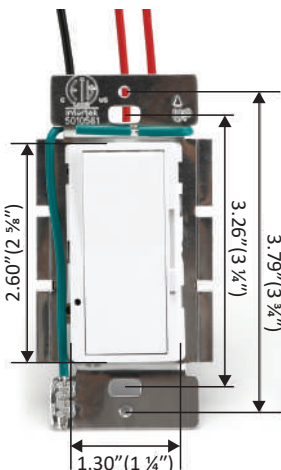

DIMENSIONS: