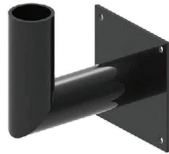

90 DEGREE L SHAPE 2-3/8" TENON ADAPTER - WALL MOUNT

- This dark bronze bracket attaches flood and area lights to walls, roofs, or wood poles. It includes a 2-3/8" O.D. tenon, wiring access, and 3-1/4" spaced mounting holes. Use 3/8" bolts for installation.
- SKU: NUR-WSD-ADP2.5-90-D