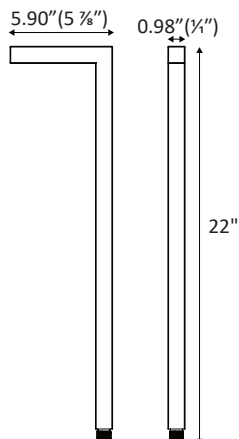

22" MODERN BRASS PATHWAY LIGHT - G4 LAMP

DESCRIPTION:

This 22" Modern Brass Pathway Light constructed from durable die-cast brass with antique bronze finish. Designed for use with a G4 LED bulb (up to 50 watts, sold separately), this elegant fixture enhances pathways, walkways, and landscaped areas. Its frosted cylindrical glass lens provides gentle, diffused lighting, adding both functionality and style to any outdoor setting.

FEATURES:

- Premium die-cast brass construction ensures durability and weather resistance.
- Antique Bronze finish adds a timeless, elegant touch to outdoor spaces.
- Frosted cylindrical glass lens for soft, diffused lighting.
- Includes a ground stake for secure and stable installation.
- Equipped with a 72-inch SPT-1W lead wire for convenient connection.

APPLICATIONS:

- Pathway lighting
- Walkways
- Driveways
- Garden path illumination
- Landscape lighting

TECHNICAL SPECIFICATIONS:

Material	Die-cast brass
Finish	Antique Bronze
Input Voltage	12V
Lamp Compatibility	G4 LED bulb (not included)
Mounting	Ground stake
Lens	Frosted
Lead Wire	72 inches, SPT-1W, 18 gauge
Dimensions	5.90in. x 0.98in" x 22"

DIMENSIONS: