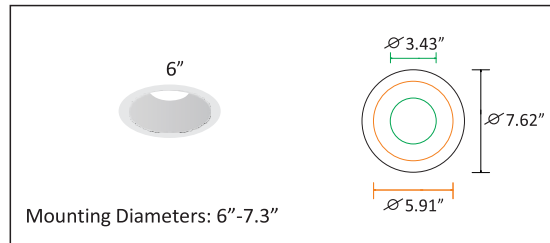

### Dimensions:

20 W I C , 40 W NON-IC

Trim Dimensions:

Round Trims

Round Wall Wash Trims

Square Trims

Square Wall Wash Trims