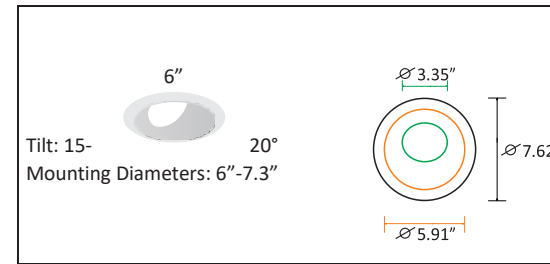

### Dimensions:

20 W I C , 40 W NON-IC

Trim Dimensions:

Round Trims

Round Wall Wash Trims

Square Trims

Square Wall Wash Trims