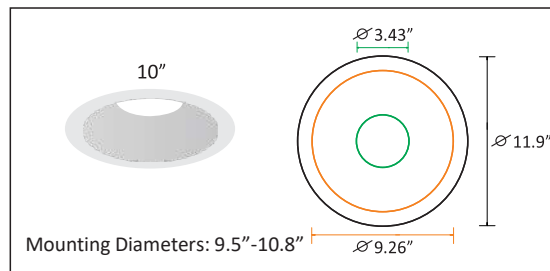

Trim Dimensions:

Round Trims