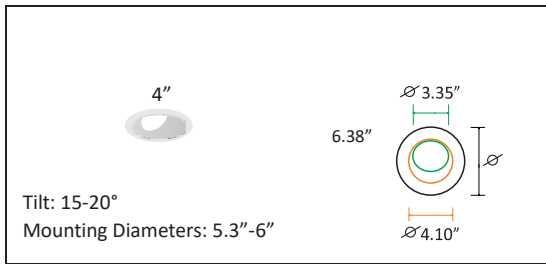

### Dimensions:

20 W I C , 40 W NON-IC

Trim Dimensions:

Round Trims

Round Wall Wash Trims

Square Trims

Square Wall Wash Trims