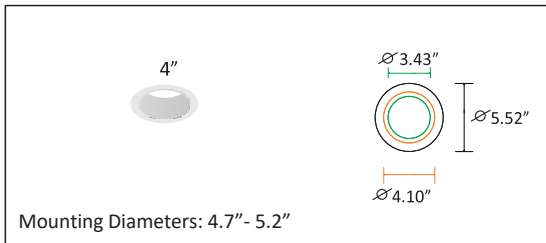

Trim Dimensions:

Round Trims