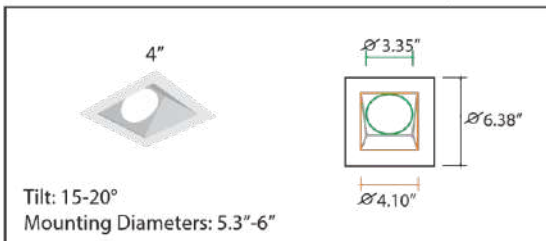

### Dimensions:

20 W I C , 40 W NON-IC

Trim Dimensions:

Round Trims

Round Wall Wash Trims

Square Trims

Square Wall Wash Trims

### Ordering Guide: (Accessories Trim)

Example: NUR-CP4-Trim-S

Series	Type	Shape
NUR-CP	4-Trim 4" 6-Trim 6" 8-Trim 8" 10-Trim 10"	R Round S Square RWW Round Wall Wash SWW Square Wall Wash