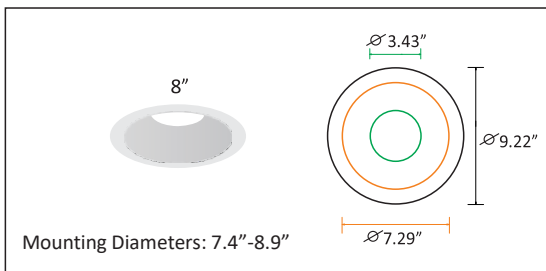

Trim Dimensions:

Round Trims