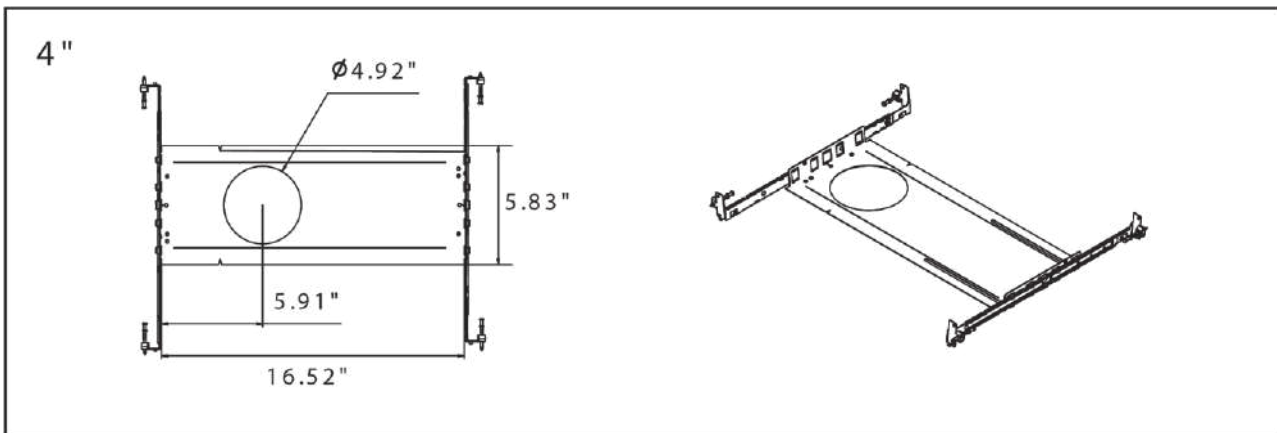

Ordering Guide: (Accessories Trim)

Example: NUR-CP4-Trim-S

Series	Type	Shape
NUR-CP	4-Trim 4" 6-Trim 6" 8-Trim 8" 10-Trim 10"	R Round S Square RWW Round Wall Wash SWW Square Wall Wash

New Construction Rough-In Kits: