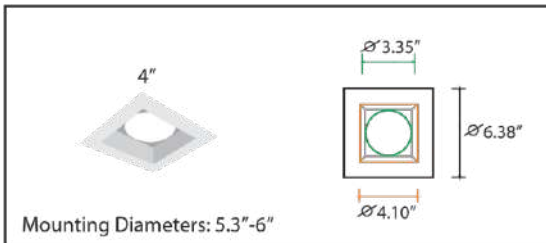

### Dimensions:

20 W I C , 40 W NON-IC

Trim Dimensions:

Round Trims

Round Wall Wash Trims

Square Trims

Square Wall Wash Trims