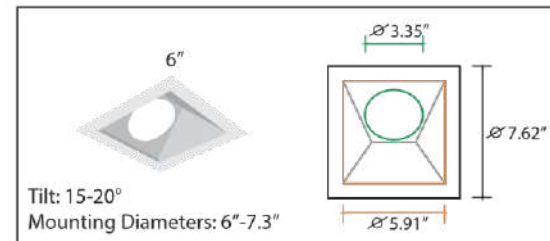

### Dimensions:

20 W I C , 40 W NON-IC

Trim Dimensions:

Round Trims

Round Wall Wash Trims

Square Trims

Square Wall Wash Trims