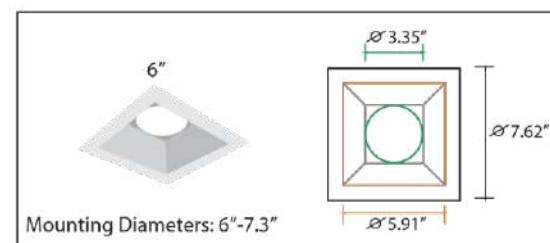

### Dimensions:

20 W I C , 40 W NON-IC

Trim Dimensions:

Round Trims

Round Wall Wash Trims

Square Trims

Square Wall Wash Trims