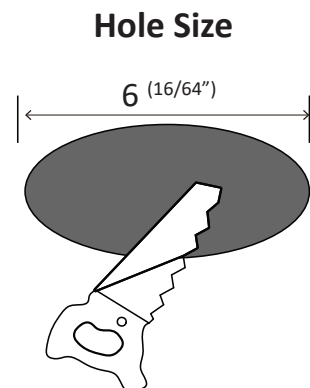

Features:

- High luminous efficacy, up to 100LM/W
- High-quality Aluminum shell with frosted PC diffuser
- Lumens: 1296LM/1694LM/2194LM
- Wattage: Selectable 12W/17/22W

Applications:

- Industrial areas
- Shopping malls
- Hospitals
- Hotels
- Schools

Dimensions:

Technical Specifications:

WATTAGES	Selectable 12W/17/22W
LUMENS	1296LM/1694LM/2194LM
VOLTAGE	120V-277V
POWER FREQUENCY	50/60HZ
POWER FACTOR	>0.9
Color Temperature	2700K/3000K/3500K/4000K/5000K
CRI	>90
BEAM ANGLE	100°
MATERIAL	AL+PC
LIFESPAN	>50,000 Hours
OPERATING	-4°F-122°F
DIMMABLE	0-10V dimming
RATING	Suitable For Wet Location
WARRANTY	5 year limited