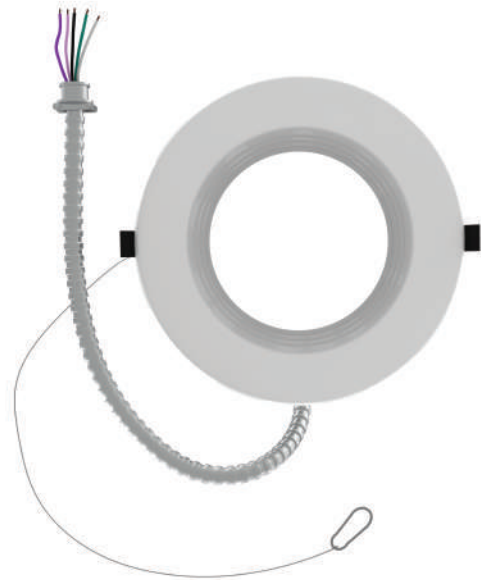

COMMERICAL DOWNLIGHT 6"

Description:

This commercial downlight is 15 in 1 available in 3 wattages and 5 CCT unable. 120-277V@60HZ input voltage, 0-10V dimming Wet-location and IC rated, ideal use for commercial complexes, hospitality, healthcare industry, school, shopping centers, industrial areas, and hotels.

Features:

- High luminous efficacy, up to 100LM/W
- High-quality Aluminum shell with frosted PC diffuser
- Lumens: 1296LM/1694LM/2194LM
- Wattage: Selectable 12W/17/22W

Applications:

- Industrial areas
- Shopping malls
- Hospitals
- Hotels
- Schools

Dimensions:

Technical Specifications:

WATTAGES	Selectable 12W/17/22W
LUMENS	1296LM/1694LM/2194LM
VOLTAGE	120V-277V
POWER FREQUENCY	50/60HZ
POWER FACTOR	>0.9
Color Temperature	2700K/3000K/3500K/4000K/5000K
CRI	>90
BEAM ANGLE	100°
MATERIAL	AL+PC
LIFESPAN	>50,000 Hours
OPERATING	-4°F-122°F
DIMMABLE	0-10V dimming
RATING	Suitable For Wet Location
WARRANTY	5 year limited

Change lumen output for desired application

Change color temperature with the simple flip of a switch