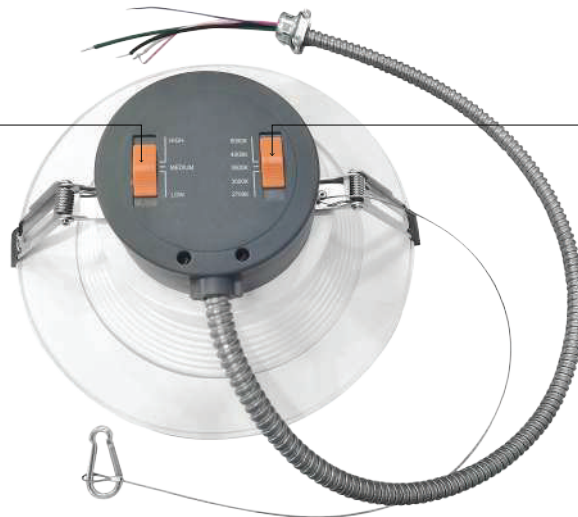

COMMERICAL DOWNLIGHT 6"

Description:

This commercial downlight is 15 in 1 available in 3 wattages and 5 CCT unable. 120-277V@60HZ input voltage, 0-10V dimming Wet-location and IC rated, ideal use for commercial complexes, hospitality, healthcare industry, school, shopping centers, industrial areas, and hotels.

Features:

- High luminous efficacy, up to 100LM/W
- High-quality Aluminum shell with frosted PC diffuser
- Lumens: 1296LM/1694LM/2194LM
- Wattage: Selectable 12W/17/22W

Applications:

- Industrial areas
- Shopping malls
- Hospitals
- Hotels
- Schools

Dimensions:

Technical Specifications:

WATTAGES	Selectable 12W/17/22W
LUMENS	1296LM/1694LM/2194LM
VOLTAGE	120V-277V
POWER FREQUENCY	50/60HZ
POWER FACTOR	>0.9
Color Temperature	2700K/3000K/3500K/4000K/5000K
CRI	>90
BEAM ANGLE	100°
MATERIAL	AL+PC
LIFESPAN	>50,000 Hours
OPERATING	-4°F-122°F
DIMMABLE	0-10V dimming
RATING	Suitable For Wet Location
WARRANTY	5 year limited

Change lumen output for desired application

Change color temperature with the simple flip of a switch