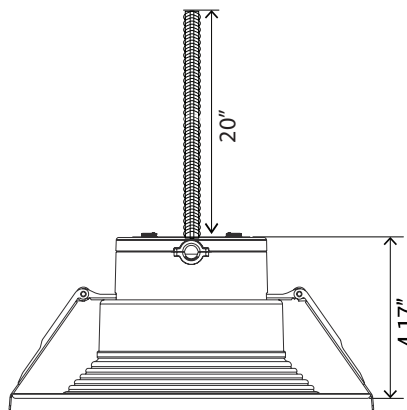

Features:

- High luminous efficacy, up to 100LM/W
- High-quality Aluminum shell with frosted PC diffuser
- Lumens: 1296LM/1694LM/2194LM
- Wattage: Selectable 12W/17/22W

Applications:

- Industrial areas
- Shopping malls
- Hospitals
- Hotels
- Schools

Dimensions:

Technical Specifications:

WATTAGES	Selectable 12W/17/22W
LUMENS	1296LM/1694LM/2194LM
VOLTAGE	120V-277V
POWER FREQUENCY	50/60HZ
POWER FACTOR	>0.9
Color Temperature	2700K/3000K/3500K/4000K/5000K
CRI	>90
BEAM ANGLE	100°
MATERIAL	AL+PC
LIFESPAN	>50,000 Hours
OPERATING	-4°F-122°F
DIMMABLE	0-10V dimming
RATING	Suitable For Wet Location
WARRANTY	5 year limited