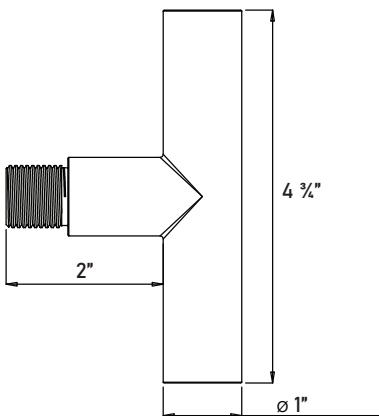

Brass T Connector for Landscape Lighting

Description:

Enhance your outdoor lighting with our durable Brass T Connector, designed to seamlessly integrate into your landscape lighting system. This connector combines functionality with an elegant pre-aged finish, ensuring a long-lasting and corrosion-resistant addition to your outdoor space.

Dimensions:

Technical Specifications:

Material	High-quality Brass
Product Weight	0.6 lbs
Dimensions	Diameter: 1.1", Length: 3.3", Height: 2.09"
Warranty	1-year

Accessories:

Brass Riser

Available in 3 lengths
7 inch, 12 inch and 18 inch

ORDERING GUIDE		Example: NUR-LT406-BR-Riser-7"
Fixture	Model	Length
NUR-LT406	BR-Riser	<input type="text"/>
		7" 7 inch 12" 12 inch 18" 18 inch

Brass Knuckle Mount – Surface or Tree Mount

Our Brass Knuckle Mount is a surface or tree mount that has a diameter of 2 -3/4" with a 1/2" knockout in the center that fits a standard 1/2 NPT knuckle.