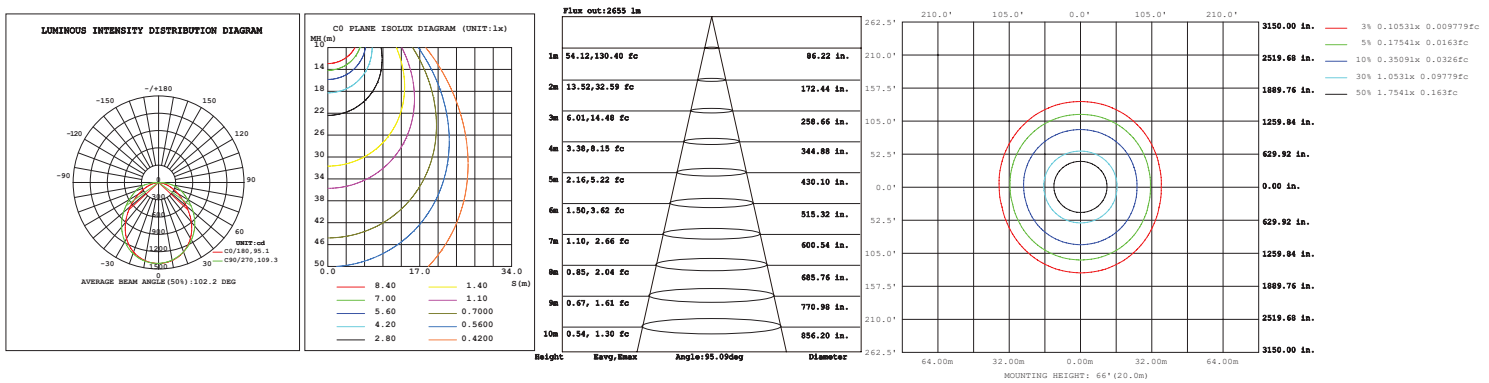

TECHNICAL SPECIFICATIONS:

Wattage	30-watt (2'x2') and 45-watt (2'x4') options
Input Voltage	120-277V AC
Dimming	0-10V
Lumen Output	3850 lumens (30-watt), 5715 lumens (45-watt)
Lumens per Watt	130 lumens per watt
Beam Angle	119°

PHOTOMETRICS:

ORDERING GUIDE Example: NUR-WSD-TRFR-2*4-CCT-DIM

Fixture Type	Size	Color Temperature	Dimmable
NUR-WSD-TRFR		CCT	DIM
	2x2 2x4