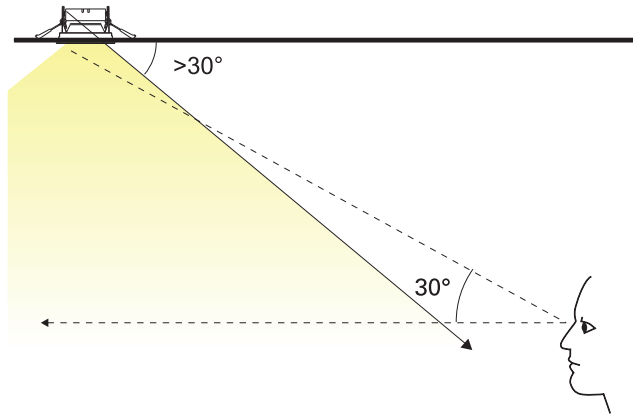

4IN. MR16/GU10 ADJUSTABLE RECESSED FIXTURE

DESCRIPTION:

This attractive recessed spotlight fixture is perfect for a variety of settings, including hotels, homes, offices, retail stores, and hotels where low-voltage directional, recessed lighting is required. The opening for the light source is 2 inches for either the square or round versions.

FEATURES:

- Base downlights deep >30° glare-cutting angle to keep light out of people's field of view, which is usually considered to extend to 30° above the horizon.
- These lights create a comfortable, premium light environment without unpleasant glare.

APPLICATIONS:

- Hotel
- House
- Office
- Parking Lot
- Exhibition
- Club

TECHNICAL SPECIFICATIONS:

Size	
Cut hole	2.95 in.
Tilttable	55°x2
Cut-off Angle	16°
Module fitting	Back Side

DIMENSIONS:

ORDERING GUIDE: