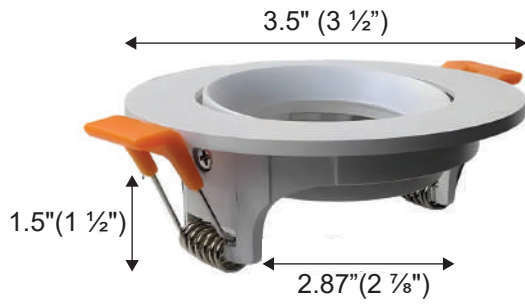

4IN. MR16/GU10 ADJUSTABLE RECESSED FIXTURE

DESCRIPTION:

This attractive recessed spotlight fixture is perfect for a variety of settings, including hotels, homes, offices, retail stores, and hotels where low-voltage directional, recessed lighting is required. The opening for the light source is 2 inches for either the square or round versions.

FEATURES:

- Base downlights deep >30° glare-cutting angle to keep light out of people's field of view, which is usually considered to extend to 30° above the horizon.
- These lights create a comfortable, premium light environment without unpleasant glare.

APPLICATIONS:

- Hotel
- House
- Office
- Parking Lot
- Exhibition
- Club

TECHNICAL SPECIFICATIONS:

Size	
Cut hole	2.95 in.
Tilttable	55°x2
Cut-off Angle	16°
Module fitting	Back Side

DIMENSIONS:

ORDERING GUIDE:

SKU: MR16-FIXT-RND-124-BLK				
Model	FIXT	RND	Part Number	Color
MR16	Fixture	Round	124	BLK (Black) WHT (White)