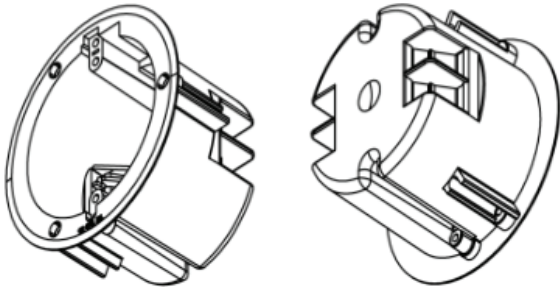

1 GANG ROUND CEILING ELECTRICAL BOX

DESCRIPTION:

This 4", 1 Gang Round Ceiling Electrical Box is made from durable PVC which makes this box resistant to rust and conductivity. Ceiling Electrical Box accommodates non-metallic sheathed cable. This round gang is suitable for ceiling fixtures used in all residential and commercial applications.

FEATURES:

- Constructed from robust PVC to resist rust and prevent conductivity.
- 1 Gang, 2 5/8" depth electrical box designed for ceiling fixtures.
- Compatible with non-metallic cable in compliance with code requirements.

APPLICATIONS:

- Ceiling Fixtures
- Residential Lights
- Commercial Lights

DIMENSIONS:

ASSEMBLY DRAWING:

TECHNICAL SPECIFICATIONS:

Color	Grey(Customizable)	
Material & Surface Treatment	Enclosure Screw	PC/PVC Zinc Plated Steel
Standard(s)	UL 514C	
Technical Parameter	Flame Class:UL94 V0	
Dimensions	0.29" (1/4") x 0.48" (1/2") x 1.46" (1 1/2")	