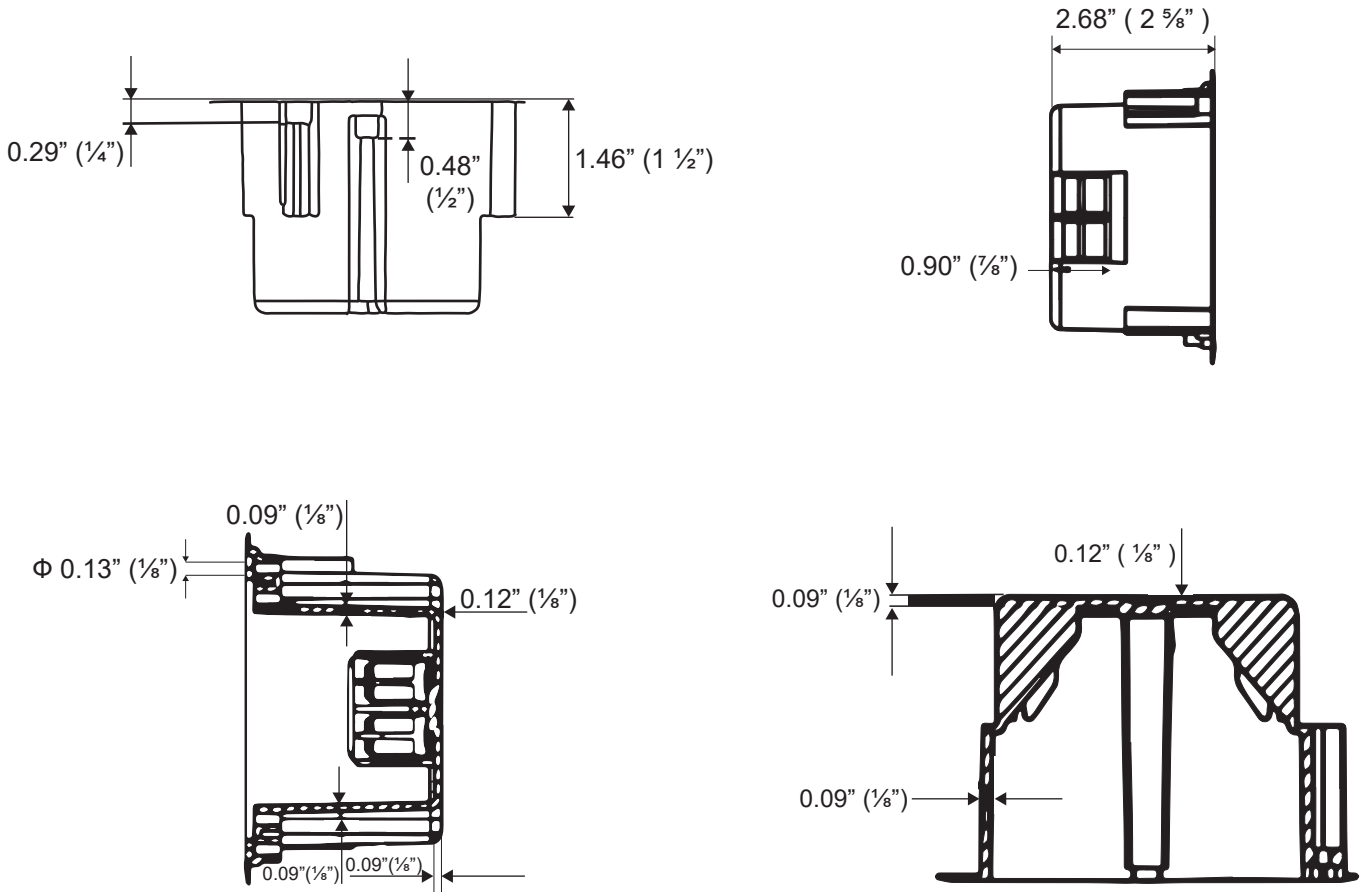

1 GANG ROUND CEILING ELECTRICAL BOX

DESCRIPTION:

This 4", 1 Gang Round Ceiling Electrical Box is made from durable PVC which makes this box resistant to rust and conductivity. Ceiling Electrical Box accommodates non-metallic sheathed cable. This round gang is suitable for ceiling fixtures used in all residential and commercial applications.

FEATURES:

- Constructed from robust PVC to resist rust and prevent conductivity.
- 1 Gang, 2 5/8" depth electrical box designed for ceiling fixtures.
- Compatible with non-metallic cable in compliance with code requirements.

APPLICATIONS:

- Ceiling Fixtures
- Residential Lights
- Commercial Lights

DIMENSIONS:

ASSEMBLY DRAWING:

TECHNICAL SPECIFICATIONS:

Color	Grey(Customizable)	
Material & Surface Treatment	Enclosure Screw	PC/PVC Zinc Plated Steel
Standard(s)	UL 514C	
Technical Parameter	Flame Class:UL94 V0	
Dimensions	0.29" (1/4") x 0.48" (1/2") x 1.46" (1 1/2")	