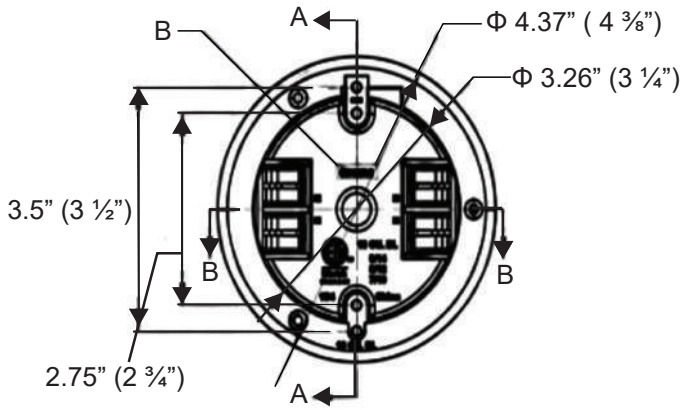

1 GANG ROUND CEILING ELECTRICAL BOX

DESCRIPTION:

This 4", 1 Gang Round Ceiling Electrical Box is made from durable PVC which makes this box resistant to rust and conductivity. Ceiling Electrical Box accommodates non-metallic sheathed cable. This round gang is suitable for ceiling fixtures used in all residential and commercial applications.

FEATURES:

- Constructed from robust PVC to resist rust and prevent conductivity.
- 1 Gang, 2 5/8" depth electrical box designed for ceiling fixtures.
- Compatible with non-metallic cable in compliance with code requirements.

APPLICATIONS:

- Ceiling Fixtures
- Residential Lights
- Commercial Lights

DIMENSIONS:

ASSEMBLY DRAWING:

TECHNICAL SPECIFICATIONS:

Color	Grey(Customizable)	
Material & Surface Treatment	Enclosure Screw	PC/PVC Zinc Plated Steel
Standard(s)	UL 514C	
Technical Parameter	Flame Class:UL94 V0	
Dimensions	0.29" (1/4") x 0.48" (1/2") x 1.46" (1 1/2")	