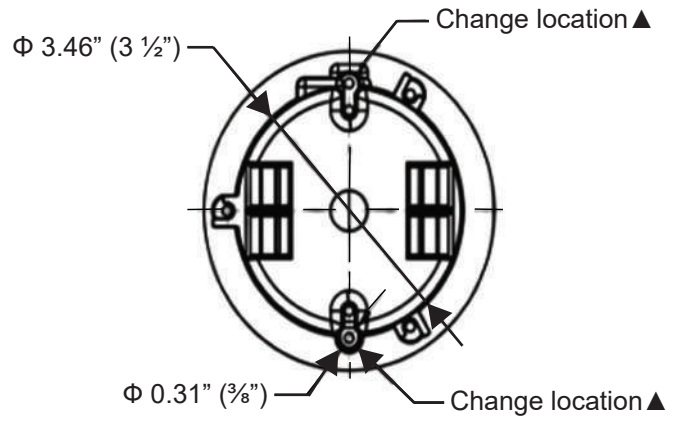

1 GANG ROUND CEILING ELECTRICAL BOX

DESCRIPTION:

This 4", 1 Gang Round Ceiling Electrical Box is made from durable PVC which makes this box resistant to rust and conductivity. Ceiling Electrical Box accommodates non-metallic sheathed cable. This round gang is suitable for ceiling fixtures used in all residential and commercial applications.

FEATURES:

- Constructed from robust PVC to resist rust and prevent conductivity.
- 1 Gang, 2 5/8" depth electrical box designed for ceiling fixtures.
- Compatible with non-metallic cable in compliance with code requirements.

APPLICATIONS:

- Ceiling Fixtures
- Residential Lights
- Commercial Lights

DIMENSIONS:

ASSEMBLY DRAWING:

TECHNICAL SPECIFICATIONS:

Color	Grey(Customizable)	
Material & Surface Treatment	Enclosure Screw	PC/PVC Zinc Plated Steel
Standard(s)	UL 514C	
Technical Parameter	Flame Class:UL94 V0	
Dimensions	0.29" (1/4") x 0.48" (1/2") x 1.46" (1 1/2")	