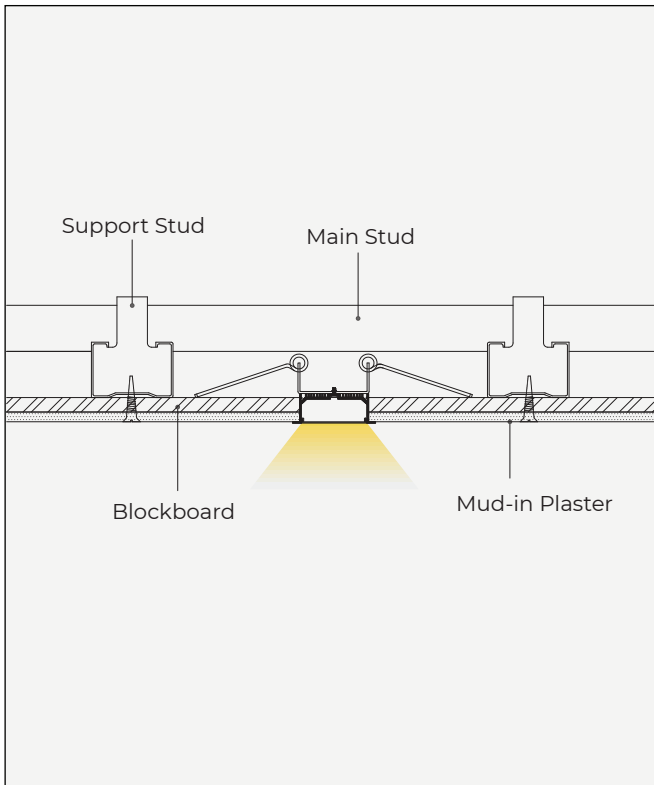

EXTRA WIDE RECESSED ALUMINUM CHANNEL

DESCRIPTION:

The Extra Wide Recessed Aluminum Channel is a sleek, low-profile aluminum channel designed for high to medium output flexible LED strip lights. Ideal for professional lighting setups, this channel serves as both a protective housing and heat sink to prolong the life of your LED strips.

FEATURES:

- Sharp industrial design with clean lines.
- High-quality PC diffuser ensures uniform and soft light distribution.
- Constructed from AL6063 aluminum profile known for superior heat dissipation.
- Simplified recessed installation process using clips.
- Screwless end cap design allows for straightforward setup.

APPLICATIONS:

- Under Cabinet Light
- Cove Light
- Ceiling Light
- Hotel Light
- Conference Room Light
- Supermarket Light
- Exhibition Halls Light

TECHNICAL SPECIFICATIONS:

Material	AL6063 Aluminum + PC
Finish	Anodized
Max LED Strip Width	2.28in.
Length	13.1ft.

DIMENSIONS:

ACCESSORIES:

Plastic End Caps
SKU: AE-055-CAP

Extra Wide Recessed Channel Bracket
SKU: AE-055-MNT

Extra Wide Recessed Channel Cover
SKU: AE-055-CVR-CLR-2M
SKU: AE-055-CVR-FRS-2M

STRUCTURE IMAGE