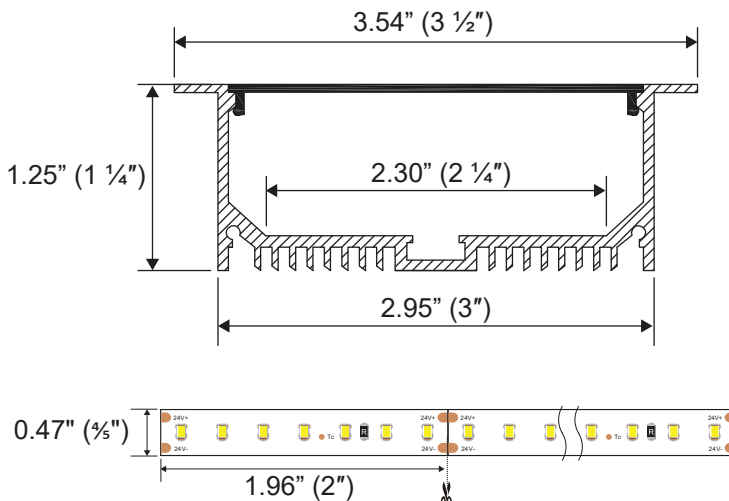

EXTRA WIDE RECESSED ALUMINUM CHANNEL

DESCRIPTION:

The Extra Wide Recessed Aluminum Channel is a sleek, low-profile aluminum channel designed for high to medium output flexible LED strip lights. Ideal for professional lighting setups, this channel serves as both a protective housing and heat sink to prolong the life of your LED strips.

FEATURES:

- Sharp industrial design with clean lines.
- High-quality PC diffuser ensures uniform and soft light distribution.
- Constructed from AL6063 aluminum profile known for superior heat dissipation.
- Simplified recessed installation process using clips.
- Screwless end cap design allows for straightforward setup.

APPLICATIONS:

- Under Cabinet Light
- Cove Light
- Ceiling Light
- Hotel Light
- Conference Room Light
- Supermarket Light
- Exhibition Halls Light

TECHNICAL SPECIFICATIONS:

Material	AL6063 Aluminum + PC
Finish	Anodized
Max LED Strip Width	2.28in.
Length	13.1ft.

DIMENSIONS:

ACCESSORIES:

Plastic End Caps
SKU: AE-055-CAP

Extra Wide Recessed Channel Bracket
SKU: AE-055-MNT

Extra Wide Recessed Channel Cover
SKU: AE-055-CVR-CLR-2M
SKU: AE-055-CVR-FRS-2M

STRUCTURE IMAGE