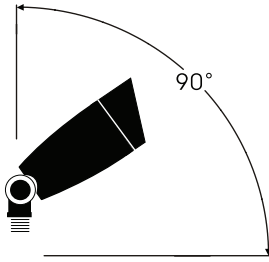

## DESCRIPTION:

The 6 Watt 12V DC Up Light features integrated COB LED technology for efficient outdoor lighting. Its durable aluminum construction, adjustable 90° head, and robust design make it ideal for landscape enhancement.

## DIMENSIONS:

**ROTATABLE LIGHT ANGLE:****ORDERING GUIDE:**

SKU: UP-6W-WW-G2			
Item	Wattage	Color Temperature	Type
UP (UP Light)	6W	3000K (WW) 6000K (CW)	G2