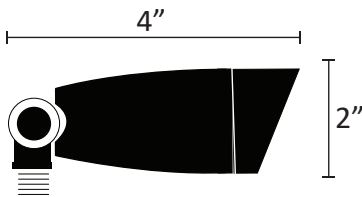

DIMENSIONS: