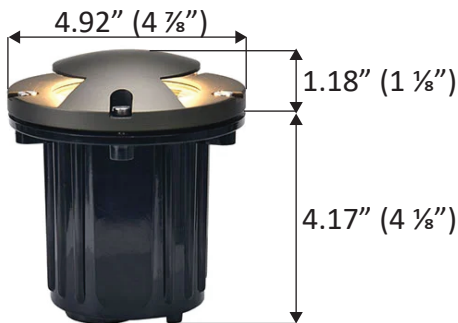

MR16 2 DIRECTIONAL TURRET TOP FOR INGROUND WELL LIGHT

DESCRIPTION:

2 Directional Turret Top is part of our In-Ground Well Light. This top is made from durable solid brass. It offers two-direction illumination for indirect lighting. The included sealing ring ensures watertight protection.

FEATURES:

- SKU: NUR-LTIG-TOP-2204B-TURRET20
- LED-ready.
- Two light passage windows.

APPLICATIONS:

- Residential Driveway Lighting
- Deck Lighting
- Garden Lighting
- Patio Lighting

TECHNICAL SPECIFICATIONS:

Material	Solid brass and PVC
Finish	Antique Bronze
Lens	Clear Lens
IP Rating	IP65
Warranty	5 Years

DIMENSIONS:

IN-GROUND WELL LIGHT TOPS:

- SKU: NUR-LTIG-TOP-2204C-TURRET30
- Three-Direction Turret MR16 Well Lights - These well lights utilize precision brass tops to distribute light in three distinct directions. It's essential to note that the tops and canisters are sold separately for customization.