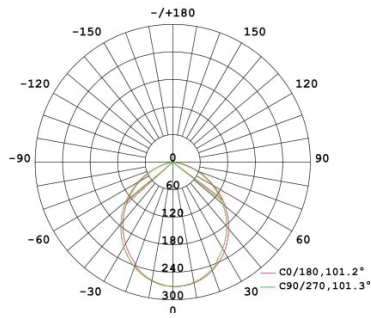

LIGHT DISTRIBUTION CURVE: