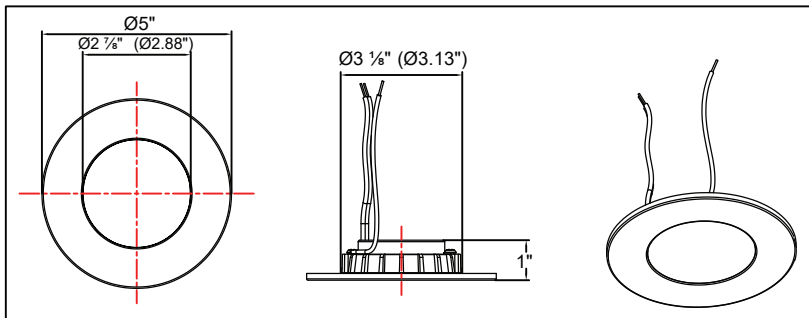

APPLICATIONS:

- Offices
- Retail Stores
- Educational Institutions
- Hospitality
- Living Rooms
- Kitchens

TECHNICAL SPECIFICATIONS:

Input Voltage	AC120V
Wattage	9W
Color Temperature	5CCT (2700K, 3000K, 3500K, 4000K, 5000K)
Beam Angle	120°
CRI	80
Shape	Round
Lumens	650lm
Dimmable	Yes(Triac)
PF	>0.9
Driver	Built-in Driver

UNIFORM LIGHT DISTRIBUTION:

- Precision LED Placement: SMT technology for exact LED positioning on FPCB.
- Even Light Spread: PMMA LGP and diffuser plate for a consistent, shadow-free glow.

LIGHT DISTRIBUTION CURVE:

EXPLOSIVE VIEW:

DIMENSIONS:

TRIMS:

ORDERING GUIDE FOR TRIMS:

SKU: NUR-SLSM-DWN-TRIM-4-CHM

Model	Down-Trim	Size(in.)	Color	
NUR-SLSM	DWN-TRIM	4	CHM	Chrome
			BK	Black
			WHT	White

STANDARD INSTALLATION:

Recessed with standard junction box