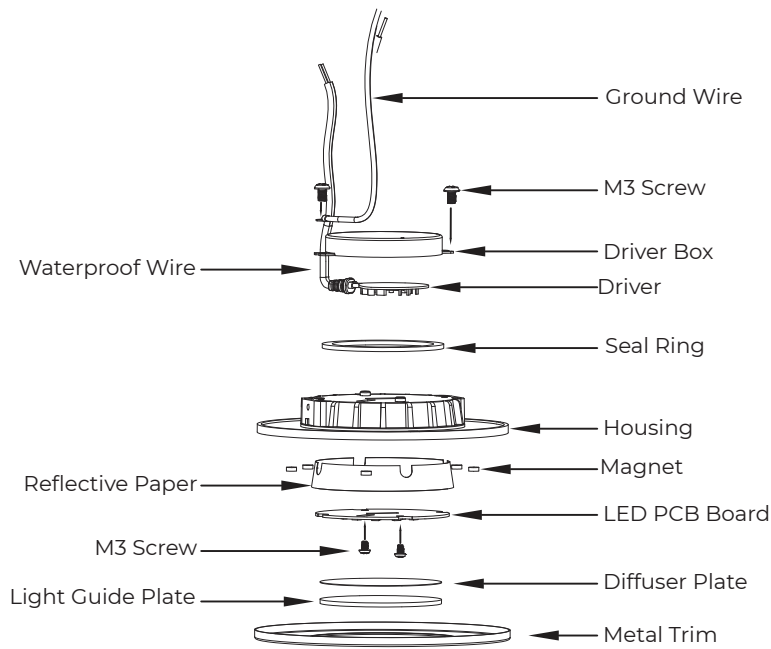

EXPLOSIVE VIEW: