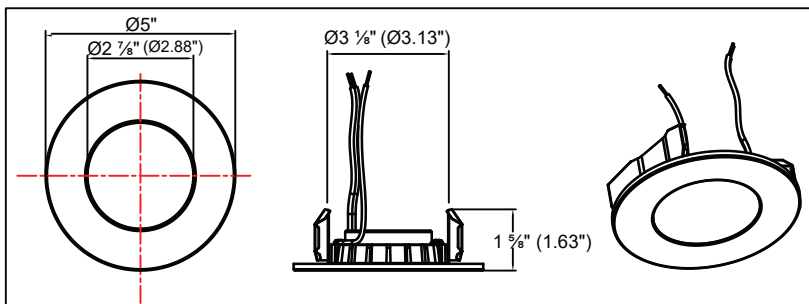

APPLICATIONS:

- Offices
- Retail Stores
- Educational Institutions
- Hospitality
- Living Rooms
- Kitchens

TECHNICAL SPECIFICATIONS:

Input Voltage	AC120V
Wattage	9W
Color Temperature	5CCT (2700K, 3000K, 3500K, 4000K, 5000K)
Beam Angle	120°
CRI	80
Shape	Round
Lumens	650lm
Dimmable	Yes(Triac)
PF	>0.9
Driver	Built-in Driver

UNIFORM LIGHT DISTRIBUTION:

- Precision LED Placement: SMT technology for exact LED positioning on FPCB.
- Even Light Spread: PMMA LGP and diffuser plate for a consistent, shadow-free glow.

LIGHT DISTRIBUTION CURVE:

EXPLOSIVE VIEW:

DIMENSIONS:

TRIMS:

ORDERING GUIDE FOR TRIMS:

SKU: NUR-SLSM-DWN-TRIM-4-CHM

Model	Down-Trim	Size(in.)	Color	
NUR-SLSM	DWN-TRIM	4	CHM	Chrome
			BK	Black
			WHT	White

STANDARD INSTALLATION:

Recessed with standard junction box