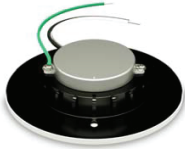

FEATURES:

- High-Efficiency Lighting: Employs cutting-edge LED technology to deliver bright, superior lighting while minimizing energy use.
- Sleek Design: Boasts a simple yet elegant design, complete with interchangeable trims in white, chrome, and black to match your interior design.
- Simple Installation: Features a quick-connect wiring system for an easy and quick installation process.

UNIFORM LIGHT DISTRIBUTION:

- Precision LED Placement: SMT technology for exact LED positioning on FPCB.
- Even Light Spread: PMMA LGP and diffuser plate for a consistent, shadow-free glow.

LIGHT DISTRIBUTION CURVE:

EXPLOSIVE VIEW:

DIMENSIONS:

TRIMS:

ORDERING GUIDE FOR TRIMS:

SKU: NUR-SLSM-DWN-TRIM-4-CHM

Model	Down-Trim	Size(in.)	Color	
NUR-SLSM	DWN-TRIM	4	CHM	Chrome
			BK	Black
			WHT	White

STANDARD INSTALLATION:

Recessed with standard junction box

4" CAN RETROFIT INSTALLATION:

Accessory Installation kit for use when installing into a 4" recessed canister.

SKU: NUR-SLSM-R-REC-MNT-4"