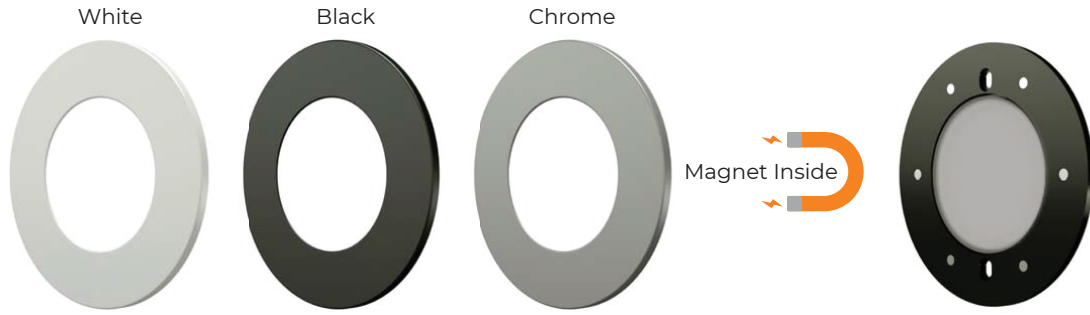

4" DIMMABLE LED DOWNLIGHT - 5CCT INTERCHANGEABLE RING TRIM

DESCRIPTION:

4" Dimmable LED Downlight with a 5CCT Interchangeable Ring Trim. This 9-watt downlight produces 650 lumens and 5CCT options (2700K/3000K/3500K/4000K/5000K). It features changeable ring trims in white, matte black, and chrome to suit different decor styles. Install it with JBox for style and functionality.

FEATURES:

- High-Efficiency Lighting: Employs cutting-edge LED technology to deliver bright, superior lighting while minimizing energy use.
- Sleek Design: Boasts a simple yet elegant design, complete with interchangeable trims in white, chrome, and black to match your interior design.
- Simple Installation: Features a quick-connect wiring system for an easy and quick installation process.

UNIFORM LIGHT DISTRIBUTION:

- Precision LED Placement: SMT technology for exact LED positioning on FPCB.
- Even Light Spread: PMMA LGP and diffuser plate for a consistent, shadow-free glow.

LIGHT DISTRIBUTION CURVE:

EXPLOSIVE VIEW:

DIMENSIONS:

TRIMS:

ORDERING GUIDE FOR TRIMS:

SKU: NUR-SLSM-DWN-TRIM-4-CHM

Model	Down-Trim	Size(in.)	Color	
NUR-SLSM	DWN-TRIM	4	CHM	Chrome
			BK	Black
			WHT	White

STANDARD INSTALLATION:

Recessed with standard junction box