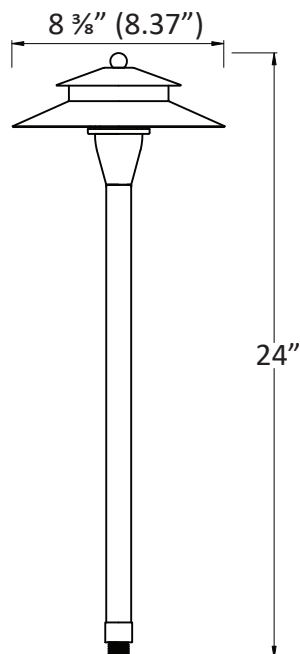

24" BRASS MUSHROOM PATHWAY LIGHT - G4 LED BULB

DESCRIPTION:

24" Brass Mushroom Pathway Light, made from solid brass in antique bronze finish. Includes G4 LED Bulb. Features powder coated interior and ground stake mount. Can be used in various landscape settings.

TECHNICAL FEATURES:

- SKU: NUR-LT2405-BR-PATH-G4(T)
- Material: Solid brass construction
- Lens: Frosted
- Stem: Brass unibody design with enclosed, water-resistant wireway
- Shroud: Stamped brass with reflective powder-coated interior
- Color: Antique Bronze
- Mounting: Ground Stake
- Lead Wire: 72" SPT-1W, 18 gauge
- Bulb: Compatible with G4 LED bulbs up to 50W (sold separately)
- Warranty: 5 Years

APPLICATIONS:

- Pathway Lighting
- Garden Lighting
- Landscape Lighting
- Outdoor Lighting

DIMENSIONS:

BULB THAT CAN BE USED WITH THIS FIXTURE:**G4 LED BULB 1.5 WATT BI PIN BASE DIMMABLE:**

- SKU: G4-1.5W-360D-3000K-DIM
G4-1.5W-360D-6000K-DIM
- Input Voltage: 12V AC/DC
- Wattage: 1.5W
- Base type: G4
- Color temperature: 3000K/6000K