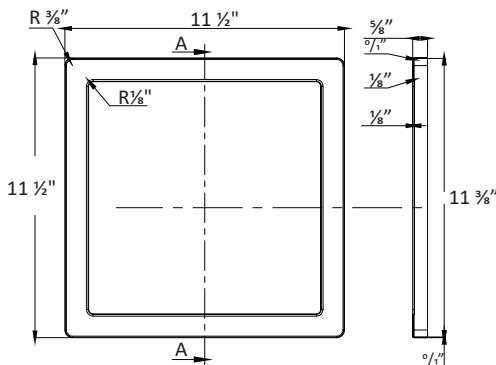

12IN. SQUARE SURFACE MOUNT CEILING LED LIGHT

DESCRIPTION:

12" Square Surface Mount Ceiling LED Light offered CCT Selection range of 3000K, 4000K, or 6000K. This panel operates at 24W and offers 1680 lumens (70 LM/W). It is compatible with a junction box and housing can (both sold separately).

FEATURES:

- CCT Adjustable: Easily switch between warm (3000K), neutral (4000K), and cool (6000K) lighting.
- Brightness: Provides 1680 lumens (70LM/W) for effective illumination.
- Size: 12-inch square design.
- Dimmable: Compatible with Triac dimmers.
- Built-In Driver: Hassle-free installation.

APPLICATIONS:

- Residential Lighting
- Commercial Lighting
- Office Lighting

TECHNICAL SPECIFICATIONS:

Input Voltage	120V AC
Wattage	24W
Color Temperature	CCT Tunable (3000K/4000K/6000K)
Size	12 inch
Lumen Output	1680lm
Lumen Efficacy	70LM/W
CRI	≥ 80
Beam Angle	120°
Operating Temperature	-4°F - 104°F
IP Rating	IP20
Warranty	5 Years

DIMENSIONS:

EXPLODED VIEW:

LIGHT DISTRIBUTION:

AVERAGE AND CENTRE E FIGURE:

Note: The Curves indicate the illuminated area and the average illumination when the luminaire is at different distance.

SURFACE MOUNTING INSTALLATION: