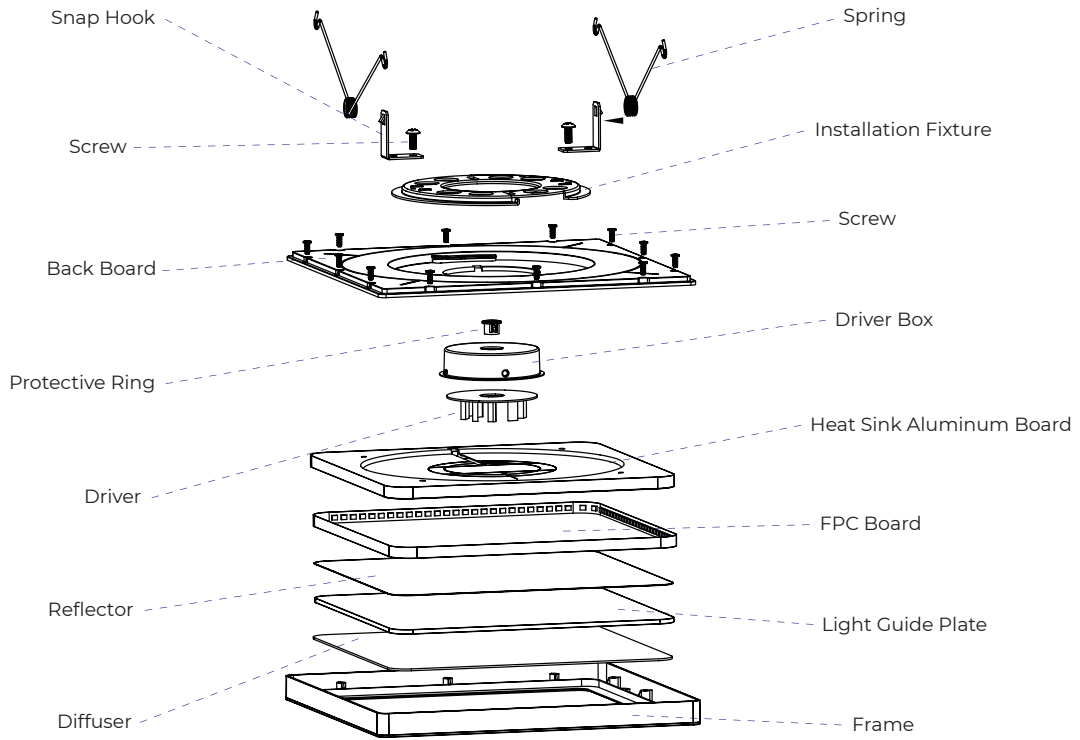

DIMENSIONS:

EXPLODED VIEW:

LIGHT DISTRIBUTION:

AVERAGE AND CENTRE E FIGURE:

Note: The Curves indicate the illuminated area and the average illumination when the luminaire is at different distance.

SURFACE MOUNTING INSTALLATION:

BLACK & CHROME TRIM FOR 12IN. SQUARE SURFACE MOUNT CEILING LED LIGHT
DESCRIPTION:

Enhance your 12" Square Surface Mount Ceiling LED Light with our custom black and chrome trim. Crafted from durable SPCC aluminum plate (0.01in. thickness), this trim adds a polished finish to your lighting installation. It meets M-level tolerances and is ROHS compliant.