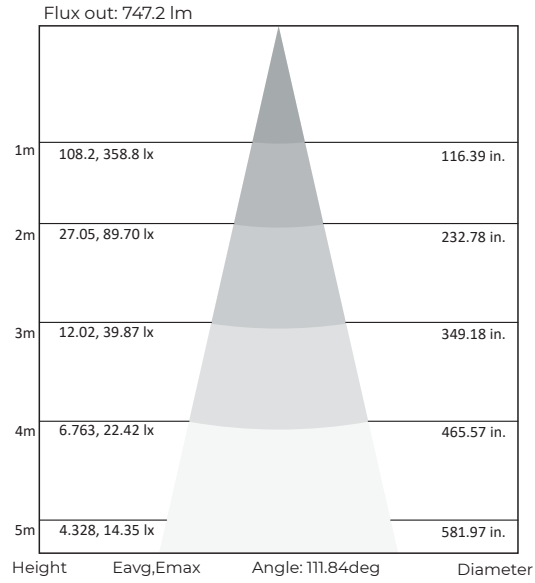

12IN. SQUARE SURFACE MOUNT CEILING LED LIGHT

DESCRIPTION:

12" Square Surface Mount Ceiling LED Light offered CCT Selection range of 3000K, 4000K, or 6000K. This panel operates at 24W and offers 1680 lumens (70 LM/W). It is compatible with a junction box and housing can (both sold separately).

APPLICATIONS:

- Residential Lighting
- Commercial Lighting
- Office Lighting

TECHNICAL SPECIFICATIONS:

Input Voltage	120V AC
Wattage	24W
Color Temperature	CCT Tunable (3000K/4000K/6000K)
Size	12 inch
Lumen Output	1680lm
Lumen Efficacy	70LM/W
CRI	≥ 80
Beam Angle	120°
Operating Temperature	-4°F - 104°F
IP Rating	IP20
Warranty	5 Years

DIMENSIONS:

EXPLODED VIEW:

LIGHT DISTRIBUTION:

AVERAGE AND CENTRE E FIGURE:

Note: The Curves indicate the illuminated area and the average illumination when the luminaire is at different distance.

SURFACE MOUNTING INSTALLATION: