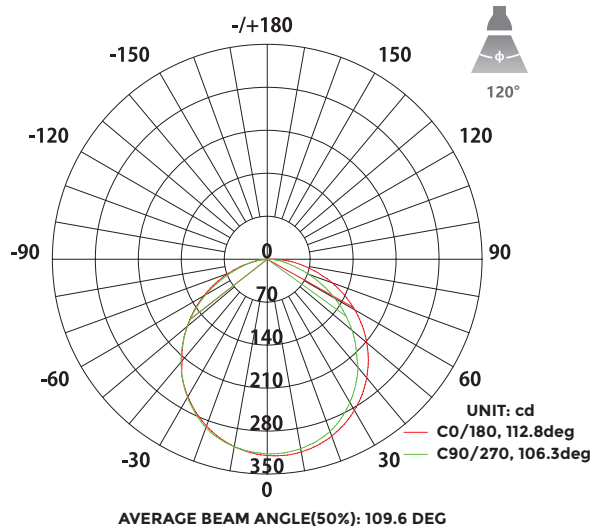

12IN. SQUARE SURFACE MOUNT CEILING LED LIGHT

DESCRIPTION:

12" Square Surface Mount Ceiling LED Light offered CCT Selection range of 3000K, 4000K, or 6000K. This panel operates at 24W and offers 1680 lumens (70 LM/W). It is compatible with a junction box and housing can (both sold separately).

FEATURES:

- CCT Adjustable: Easily switch between warm (3000K), neutral (4000K), and cool (6000K) lighting.
- Brightness: Provides 1680 lumens (70LM/W) for effective illumination.
- Size: 12-inch square design.
- Dimmable: Compatible with Triac dimmers.
- Built-In Driver: Hassle-free installation.

APPLICATIONS:

- Residential Lighting
- Commercial Lighting
- Office Lighting

TECHNICAL SPECIFICATIONS:

Input Voltage	120V AC
Wattage	24W
Color Temperature	CCT Tunable (3000K/4000K/6000K)
Size	12 inch
Lumen Output	1680lm
Lumen Efficacy	70LM/W
CRI	≥ 80
Beam Angle	120°
Operating Temperature	-4°F - 104°F
IP Rating	IP20
Warranty	5 Years

DIMENSIONS:

EXPLODED VIEW:

LIGHT DISTRIBUTION:

AVERAGE AND CENTRE E FIGURE:

Note: The Curves indicate the illuminated area and the average illumination when the luminaire is at different distance.

SURFACE MOUNTING INSTALLATION: