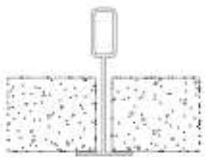

### Dimensions:

**Ordering Guide: (Vertical Linear)**

Example: NUR-LV4-40W-CCT-DIM

Series <input type="text"/>	Type <input type="text"/>	Wattage <input type="text"/>	Color Temperature <input type="text"/>	Dimming <input type="text"/>
<b>NUR-LV</b> Vertical Linear	<b>4</b> 4FT	<b>40W</b>	<b>CCT</b> CCT Selectable (3000K, 3500K, 4000K)	<b>DIM</b> 0-10V

**Mounting:**

Dry Ceiling / Off Grid

Various "Hard Ceilings"  
(Mount to J-box)

Drop Ceiling / On Grid

9/16" Flat Ceiling

9/16" Slot Ceiling

15/16" Flat Ceiling

15/16" Slot Ceiling

### Continuous Run

Align position

Slide fixtures together

Secure fixtures together via screwdriver

The maximum connection of each input line is less than 40FT in 120AC, less than 100FT in 277AC.