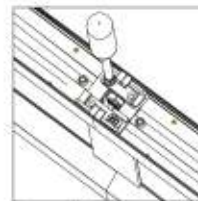

### Continuous Run

Align position

Slide fixtures together

Secure fixtures together via screwdriver

The maximum connection of each input line is less than 40FT in 120AC, less than 100FT in 277AC.