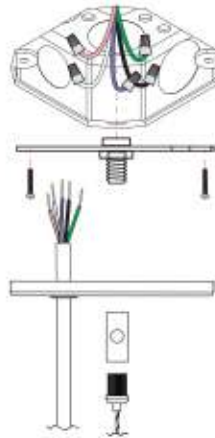

It is integrated with ultra-thin semi-transparent vertical optics, enveloped in a signature sloping silhouette; where the frame meets the optics, precisely controlled optimal direct indirect distributions at a split of light between the direct surfaces below and the ambient area horizontal the fixture.

### Dimensions:

**Ordering Guide: (Vertical Linear)**

Example: NUR-LV4-40W-CCT-DIM

Series <input type="text"/>	Type <input type="text"/>	Wattage <input type="text"/>	Color Temperature <input type="text"/>	Dimming <input type="text"/>
<b>NUR-LV</b> Vertical Linear	<b>4</b> 4FT	<b>40W</b>	<b>CCT</b> CCT Selectable (3000K, 3500K, 4000K)	<b>DIM</b> 0-10V

**Mounting:**

Dry Ceiling / Off Grid

Various "Hard Ceilings"  
(Mount to J-box)

Drop Ceiling / On Grid

9/16" Flat Ceiling

9/16" Slot Ceiling

15/16" Flat Ceiling

15/16" Slot Ceiling

### Continuous Run

Align position

Slide fixtures together

Secure fixtures together via screwdriver

The maximum connection of each input line is less than 40FT in 120AC, less than 100FT in 277AC.