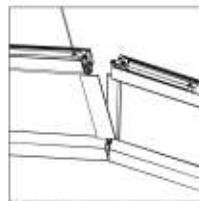

**Mounting:**

Dry Ceiling / Off Grid

Various "Hard Ceilings"  
(Mount to J-box)

Drop Ceiling / On Grid

9/16" Flat Ceiling

9/16" Slot Ceiling

15/16" Flat Ceiling

15/16" Slot Ceiling

### Continuous Run

Align position

Slide fixtures together

Secure fixtures together via screwdriver

The maximum connection of each input line is less than 40FT in 120AC, less than 100FT in 277AC.