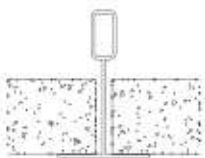

### Dimensions:

**Ordering Guide: (Vertical Linear)**

Example: NUR-LV4-40W-CCT-DIM

Series <input type="text"/>	Type <input type="text"/>	Wattage <input type="text"/>	Color Temperature <input type="text"/>	Dimming <input type="text"/>
<b>NUR-LV</b> Vertical Linear	<b>4</b> 4FT	<b>40W</b>	<b>CCT</b> CCT Selectable (3000K, 3500K, 4000K)	<b>DIM</b> 0-10V

**Mounting:**

Dry Ceiling / Off Grid

Various "Hard Ceilings"  
(Mount to J-box)

Drop Ceiling / On Grid

9/16" Flat Ceiling

9/16" Slot Ceiling

15/16" Flat Ceiling

15/16" Slot Ceiling

### Continuous Run

Align position

Slide fixtures together

Secure fixtures together via screwdriver

The maximum connection of each input line is less than 40FT in 120AC, less than 100FT in 277AC.