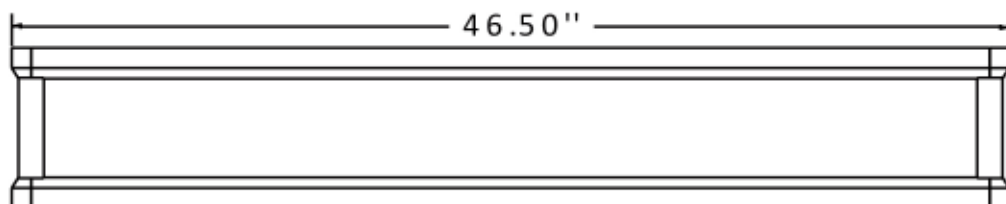

Technical Specifications:

Length	4FT	
Wattage	40W	
Input Voltage	110-277 V AC	
Optics	Diffuser	Louver
Light Distribution	Direct, Indirect	Direct
Color Temperature	CCT Tunable (3000K, 3500K, 4000K)	
Lumen Output	4000 LM	3200 LM
Efficacy	1000 LM/FT	800 LM/FT
Dimming	0-10V	
CRI	Ra>80	
Power Factor	>0.9	
Life Span	50,000 hours	
Warranty	5 Years	

Dimensions: