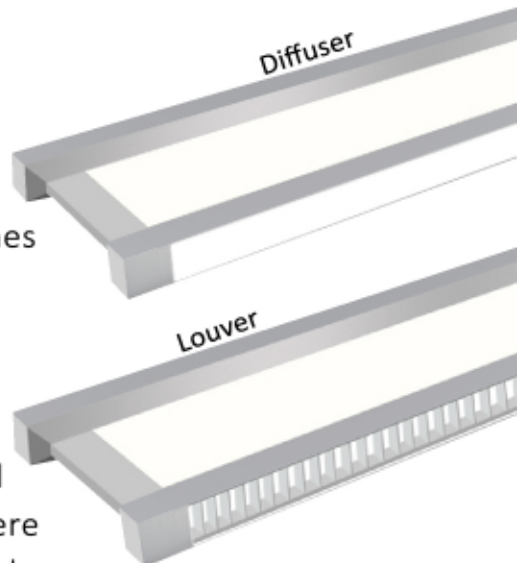

## Vertical Linear LED Light Fixture - CCT Adjustable

### Description:

The LV series suspended linear LED light fixture combines brilliant design and intuitive engineering to deliver unprecedented performance. It is a distinct statement in any work space.

It is integrated with ultra-thin semi-transparent vertical optics, enveloped in a signature sloping silhouette; where the frame meets the optics, precisely controlled optimal direct indirect distributions at a split of light between the direct surfaces below and the ambient area horizontal the fixture.

### Features:

- Finish: Silver
- Tested Dimmers: Lutron® Diva-Dvtv, Leviton® IP-710-D
- Transparent vertical optics, enveloped in a signature sloping silhouette
- Application flexibility, T-grid or dry ceiling compatible
- CCT Adjustable: 3000K, 3500K, 4000K by dip switch
- Mounting: Suspending
- Seamless continuous runs, up to 40' per power feed
- Driver: Internal
- CRI: Ra>80
- PF: >0.9
- Emergency or sensor options