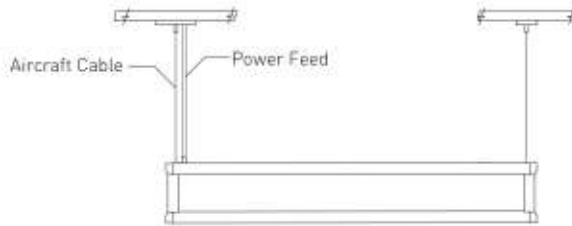

**Mounting:**

Dry Ceiling / Off Grid

Various "Hard Ceilings"  
(Mount to J-box)

Drop Ceiling / On Grid

9/16" Flat Ceiling

9/16" Slot Ceiling

15/16" Flat Ceiling

15/16" Slot Ceiling

### Continuous Run

Align position

Slide fixtures together

Secure fixtures together via screwdriver

The maximum connection of each input line is less than 40FT in 120AC, less than 100FT in 277AC.