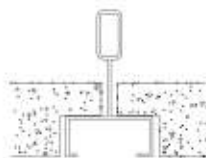

### Dimensions:

**Ordering Guide: (Vertical Linear)**

Example: NUR-LV4-40W-CCT-DIM

Series <input type="text"/>	Type <input type="text"/>	Wattage <input type="text"/>	Color Temperature <input type="text"/>	Dimming <input type="text"/>
<b>NUR-LV</b> Vertical Linear	<b>4</b> 4FT	<b>40W</b>	<b>CCT</b> CCT Selectable (3000K, 3500K, 4000K)	<b>DIM</b> 0-10V

**Mounting:**

Dry Ceiling / Off Grid

Various "Hard Ceilings"  
(Mount to J-box)

Drop Ceiling / On Grid

9/16" Flat Ceiling

9/16" Slot Ceiling

15/16" Flat Ceiling

15/16" Slot Ceiling

### Continuous Run

Align position

Slide fixtures together

Secure fixtures together via screwdriver

The maximum connection of each input line is less than 40FT in 120AC, less than 100FT in 277AC.