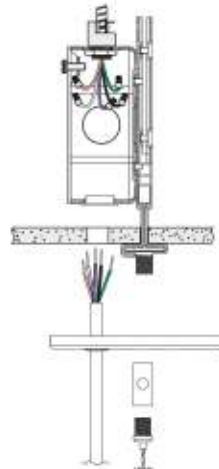

**Mounting:**

Dry Ceiling / Off Grid

Various "Hard Ceilings"  
(Mount to J-box)

Drop Ceiling / On Grid

9/16" Flat Ceiling

9/16" Slot Ceiling

15/16" Flat Ceiling

15/16" Slot Ceiling

### Continuous Run

Align position

Slide fixtures together

Secure fixtures together via screwdriver

The maximum connection of each input line is less than 40FT in 120AC, less than 100FT in 277AC.