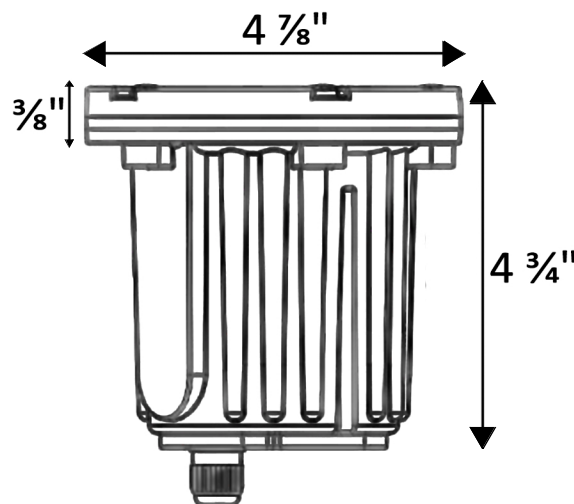

MR16 CLEAR WELL LIGHT TOP

Description:

MR16 Clear Well Light Top - These well lights utilize precision brass tops for unobstructed light, perfect for tall trees, bushes, or walls. You can purchase both tops and canisters individually, granting you full control over your lighting arrangement.

Technical Specifications:

Material	Solid brass & PVC
Finish	Antique Bronze
Lens	Clear Lens
IP Rating	IP65

Dimension:

In-Ground Well Light Tops:

- SKU: NUR-LTIG-TOP-2204B-TURRET20
- Two-Direction Turret MR16 Well Lights - These well light utilize precision brass tops to distribute light in two distinct directions. It's essential to note that the tops and canisters are sold separately for customization.
- SKU: NUR-LTIG-TOP-2204C-TURRET30
- Three-Direction Turret MR16 Well Lights - These well lights utilize precision brass tops to distribute light in three distinct directions. It's essential to note that the tops and canisters are sold separately for customization.
- SKU: NUR-LTIG-TOP-2203B-COWL
- Cowl MR16 Well Lights - Featuring precision brass tops that offer controlled light direction, these well lights are perfect for precise illumination. Please remember that both tops and canisters are individual components for tailored lighting solutions.
- SKU: NUR-LTIG-TOP-2203A-SCOOP
- Scoop MR16 Well Lights - These lights employ directional brass tops for focused and controlled light projection. You have the option to purchase tops and canisters separately to suit your unique lighting needs.
- SKU: NUR-LTIG-TOP-2202B-GRATED
- Grated MR16 Well Lights - Equipped with precision brass tops designed with a grating that provides extra protection, perfect for walkways or paths. Both tops and canisters are available separately, providing flexibility in your lighting design.