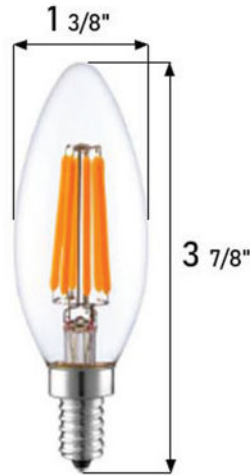

LED 7-WATT FILAMENT CANDELABRA DIMMABLE BULB

Description:

Our 7-watt LED Candelabra is designed with a nostalgic filament light bulb style, and added modern efficiency. With an 800 lumen output, it is equivalent to a 60-watt incandescent. It is dimmable and fits into an E12 Base socket. You can also choose between clear or frosted, 2700K, 3000K, 4000K, and 5000K color temperature.

Features:

- Clear or Frosted lens
- Color Temperature options: 2700K, 3000K, 4000K, 5000K
- E12 Base
- CRI: 80
- Efficiency: 7-watt 800lm equivalent to a 60-watt incandescent light bulb
- Dimmable
- Nostalgic Filament Style
- Lifespan: 15,000 hr
- UL Listed

Applications:

- Decorative Lighting
- Ambiance Lighting
- Vintage Lighting
- Nostalgic Lighting
- Interior Home Lighting
- Chandelier Lighting

Dimension:

Technical Specifications:

Voltage	120V
Watts	7W
Lumens	800lm
Beam Angle	360
Lumens Stability	±10%
Color Temperature	2700K,3000K,4000K,5000K
CCT Standard	ANSI C78.377-2008
Efficacy	100lm/w
Equivalent	60W
Cerification	UL Approved