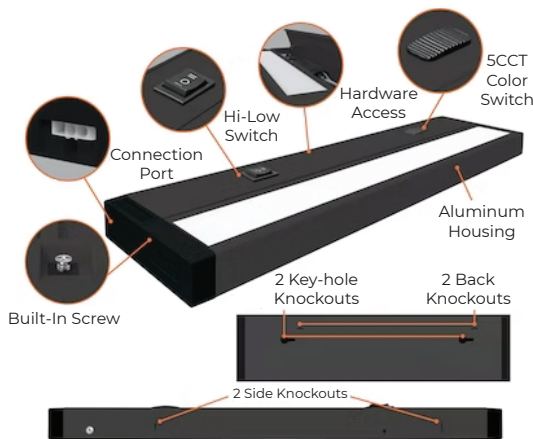

11" CCT BROWN UNDER CABINET LIGHT BAR

DESCRIPTION:

Our 11" CCT Brown Under Cabinet Light Bar illuminates dark surfaces so you can cook and navigate your work area safely and easily. Adjust the CCT light output between 2700K, 3000K, 3500K, 4000K, and 5000K. It is linkable with our other Under Cabinet Light Bars.

FEATURES:

- SKU: NUR-UCL-11-6W-5CCT-BNZ-US
- Instant-On for immediate full brightness
- Sleek design with a slim profile: Only 1" thick
- Free from UV and IR emissions
- Flicker-Free operation for comfortable illumination
- Uniform Light Distribution: No concentrated hotspots on the lens
- Easily switch between 100% and 50% brightness
- Housing: Die Cast Aluminum
- Lens: Frosted Acrylic, non-yellowing

DIMENSIONS:

APPLICATIONS:

- Undercabinet Lighting
- Residential and Multifamily Use
- Task Lighting
- Suitable for Education, Healthcare, Retail, and Hospital

TECHNICAL SPECIFICATIONS:

Voltage	120V
Wattage	6W
Color Temperature(CCT)	2700K, 3000K, 3500K, 4000K, 5000K
Lumens	350lm
Dimmable	TRIAC Dimmable
Beam Angle	180°
CRI	>90
Size	11"
Operating Temperature	-4°F - 114°F
IP Rating	Damp Location
Warranty	5 Years

PHOTOMETRICS:**MOUNTING AND INSTALLATION:**

- Compatible with 3/8" flexible conduit or 3-wire Romex
- Mounting knockouts located behind diffuser cover
- Built-in screws for easy surface mounting
- End connectors allow for daisy chaining multiple fixtures without wiring