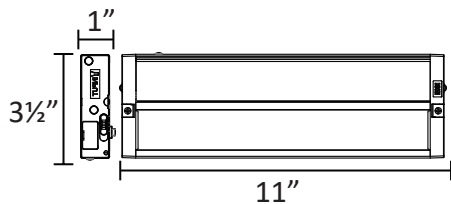

11" CCT BROWN UNDER CABINET LIGHT BAR

DESCRIPTION:

Our 11" CCT Brown Under Cabinet Light Bar illuminates dark surfaces so you can cook and navigate your work area safely and easily. Adjust the CCT light output between 2700K, 3000K, 3500K, 4000K, and 5000K. It is linkable with our other Under Cabinet Light Bars.

DIMENSIONS:

APPLICATIONS:

- Undercabinet Lighting
- Residential and Multifamily Use
- Task Lighting
- Suitable for Education, Healthcare, Retail, and Hospital

TECHNICAL SPECIFICATIONS:

Voltage	120V
Wattage	6W
Color Temperature(CCT)	2700K, 3000K, 3500K, 4000K, 5000K
Lumens	350lm
Dimmable	TRIAC Dimmable
Beam Angle	180°
CRI	>90
Size	11"
Operating Temperature	-4°F - 114°F
IP Rating	Damp Location
Warranty	5 Years