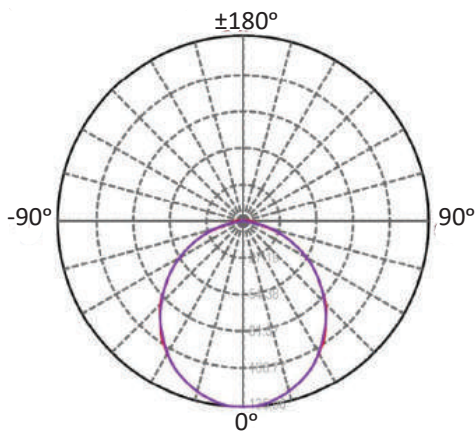

TECHNICAL SPECIFICATIONS:

Voltage	120V
Wattage	6W
Color Temperature(CCT)	2700K, 3000K, 3500K, 4000K, 5000K
Lumens	350lm
Dimmable	TRIAC Dimmable
Beam Angle	180°
CRI	>90
Size	11"
Operating Temperature	-4°F - 114°F
IP Rating	Damp Location
Warranty	5 Years

PHOTOMETRICS:

MOUNTING AND INSTALLATION:

- Compatible with 3/8" flexible conduit or 3-wire Romex
- Mounting knockouts located behind diffuser cover
- Built-in screws for easy surface mounting
- End connectors allow for daisy chaining multiple fixtures without wiring