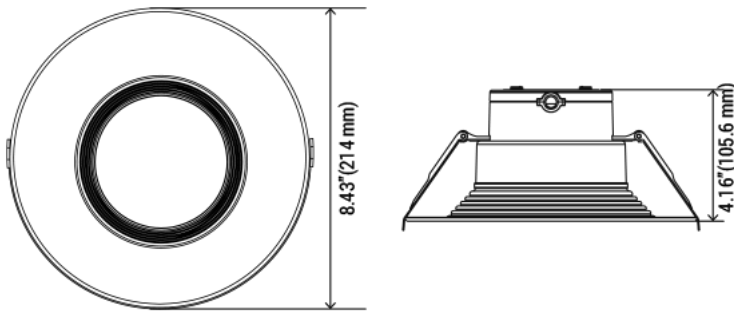

## Features:

- High luminous efficacy, up to 100LM/W
- High-quality Aluminum shell with frosted PC diffuser
- Lumens: 1296LM/1694LM/2194LM
- Wattage: Selectable 12W/17/22W

### Dimensions: