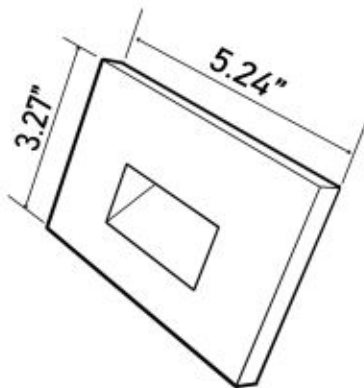

Dimensions:

Fits with single gang junction box

•HORIZONTAL:

•VERTICAL:

•HORIZONTAL:

•VERTICAL:

Step Light Ordering Guide - Light Engine

Example: STEP-REC-H-2W-WW-OD
STEP-REC-V-2W-WW-OD