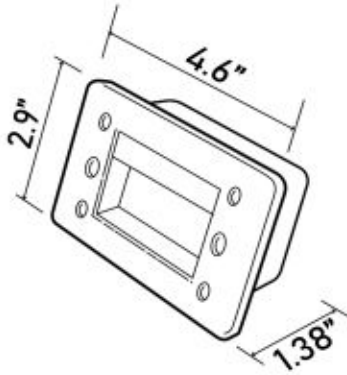

Dimensions:

Fits with single gang junction box

•HORIZONTAL:

•VERTICAL:

•HORIZONTAL:

•VERTICAL:

Step Light Ordering Guide - Light Engine

Example: STEP-REC-H-2W-WW-OD
STEP-REC-V-2W-WW-OD