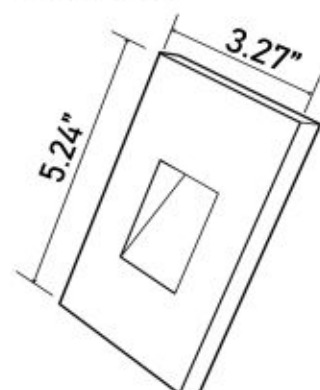

Dimensions:

Fits with single gang junction box

•HORIZONTAL:

•VERTICAL:

•HORIZONTAL:

•VERTICAL:

Step Light Ordering Guide - Light Engine

Example: STEP-REC-H-2W-WW-OD
STEP-REC-V-2W-WW-OD