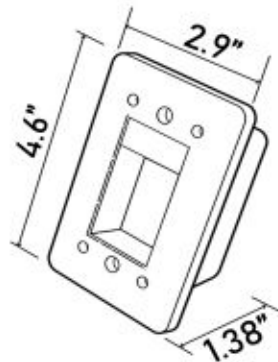

Dimensions:

Fits with single gang junction box

•HORIZONTAL:

•VERTICAL:

•HORIZONTAL:

•VERTICAL:

Step Light Ordering Guide - Light Engine

Example: STEP-REC-H-2W-WW-OD
STEP-REC-V-2W-WW-OD