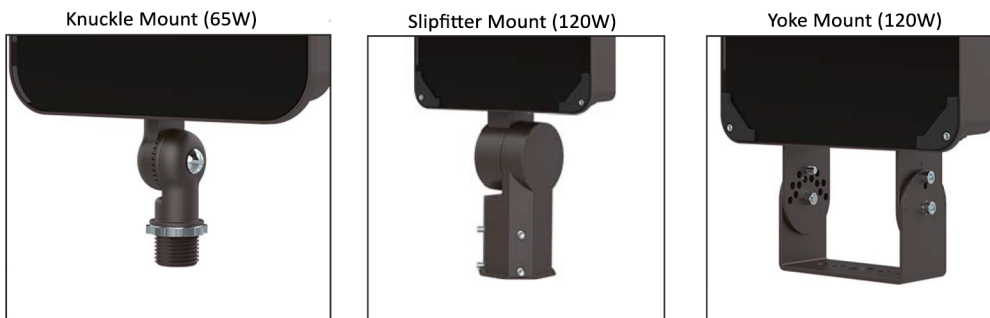

Photometrics: