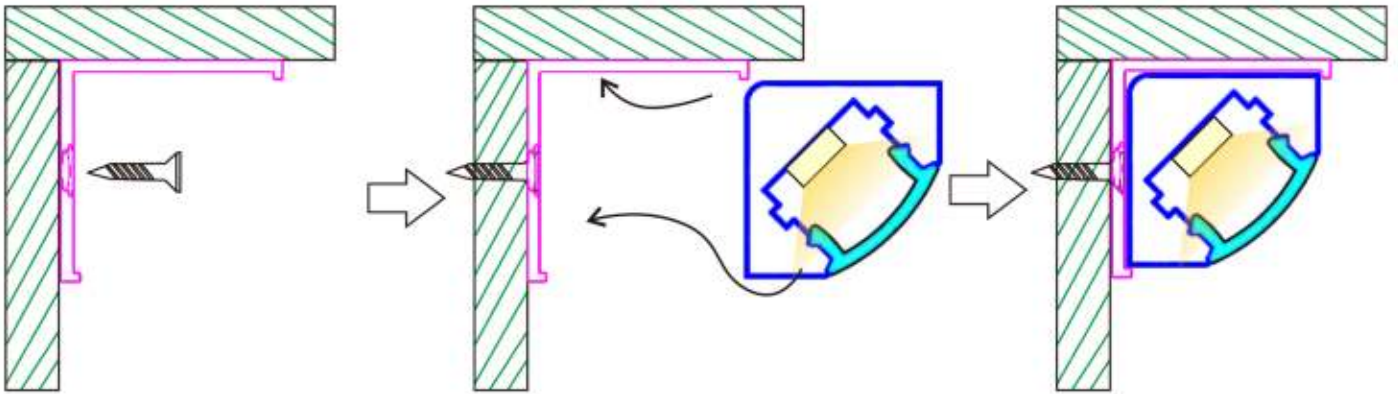

CORNER LED ALUMINUM PROFILE-C1919**Dimensions:**

- LED Aluminum profile 3.2ft - 9.8ft

Finish:

Two colors are available:

- White
- Black

Service Environment and Installation:

1, With clip

2, With double-sided tap

Accessories:

Endcaps *2

1 with hole; 1 without hole.

Mounting clip *2

Plastic