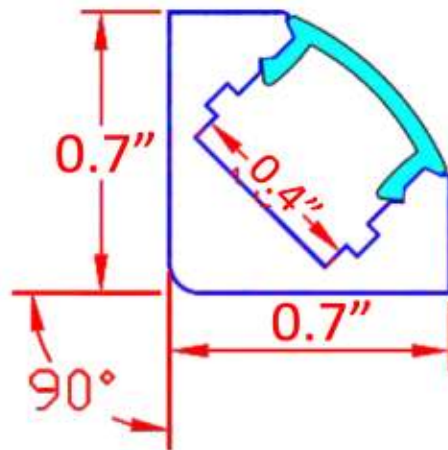

CORNER LED ALUMINUM PROFILE-C1919**Dimensions:**

- LED Aluminum profile 3.2ft - 9.8ft

Finish:

Two colors are available:

- White
- Black

Service Environment and Installation:

1, With clip

2, With double-sided tap