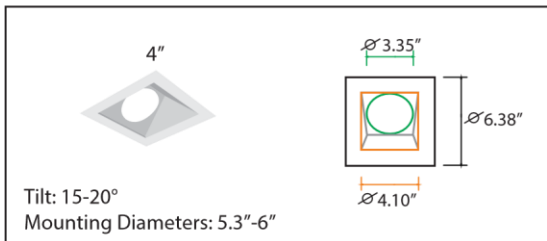

**Dimensions:**

20 W I C , 40 W NON-IC

**Ordering Guide:**

Example: DWN-CPS-DXXW-CCT

Type	Dimmable	Wattage	Color Temperature
<input type="checkbox"/>	<input type="checkbox"/>	<input type="checkbox"/>	<input type="checkbox"/>
<b>DWN-CPS</b>	<b>D</b> 0-10V Dimmable	<b>XXW</b> Wattage Tunable 27W/ 34W/ 40W	<b>CCT</b> CCT Adjustable 3000K, 3500K,4000K

Trim Dimensions:

Round Trims

Round Wall Wash Trims

Square Trims

Square Wall Wash Trims

### Ordering Guide: (Accessories Trim)

Example: NUR-CP4-Trim-S

Series	Type	Shape
NUR-CP	4-Trim 4" 6-Trim 6" 8-Trim 8" 10-Trim 10"	R Round S Square RWW Round Wall Wash SWW Square Wall Wash