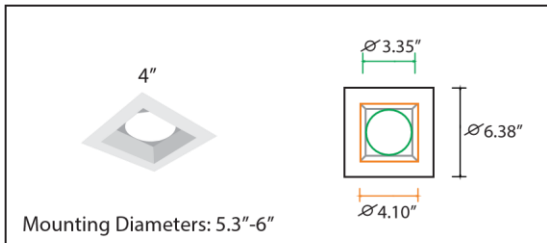

**Dimensions:**

20 W I C , 40 W NON-IC

**Ordering Guide:**

Example: DWN-CPS-DXXW-CCT

Type	Dimmable	Wattage	Color Temperature
<input type="checkbox"/>	<input type="checkbox"/>	<input type="checkbox"/>	<input type="checkbox"/>
<b>DWN-CPS</b>	<b>D</b> 0-10V Dimmable	<b>XXW</b> Wattage Tunable 27W/ 34W/ 40W	<b>CCT</b> CCT Adjustable 3000K, 3500K,4000K

Trim Dimensions:

Round Trims

Round Wall Wash Trims

Square Trims

Square Wall Wash Trims

### Ordering Guide: (Accessories Trim)

Example: NUR-CP4-Trim-S

Series	Type	Shape
NUR-CP	4-Trim 4" 6-Trim 6" 8-Trim 8" 10-Trim 10"	R Round S Square RWW Round Wall Wash SWW Square Wall Wash