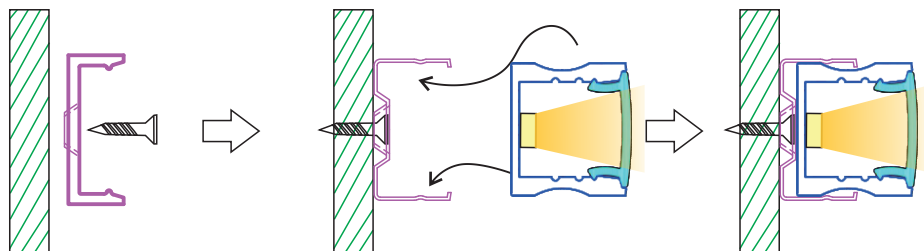

Customized Color can be ordered

LED Aluminum profile 1~3meter

Transparent Frosted Milky

Transparent

Frosted

Milky

PC Cover

Endcaps *2

1 with hole; 1 without hole.

Mounting clip *2
Plastic

Service Environment and Installation:

1, With clip

2, With double-sided tap