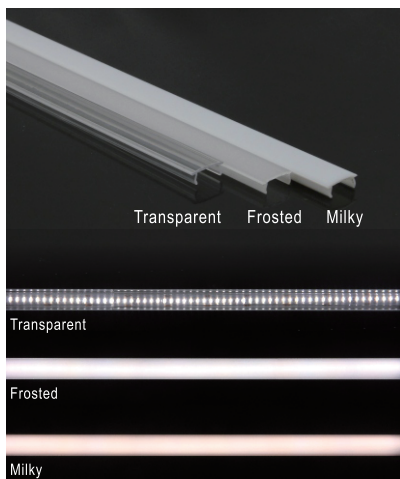

Customized Color can be ordered

LED Aluminum profile 1~3meter

Transparent Frosted Milky

Transparent

Frosted

Milky

PC Cover

Endcaps *2

1 with hole; 1 without hole.

Mounting clip *2
Plastic

Service Environment and Installation:

1, With clip

2, With double-sided tap