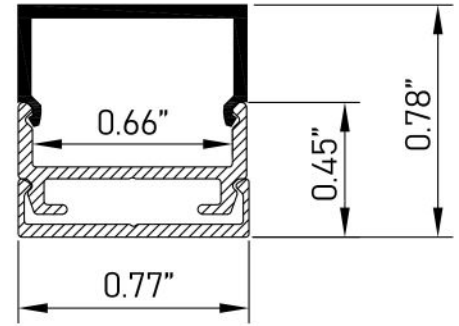

Color 

Unit: Inch

Features:

1. Model: AE-011-Smooth Track
2. Material: AL6063+PC/PMMA
3. Surface: Anodized/Painting
4. Lighting source width: 0.66in.
5. Length: 13.12ft/max
6. Installation: For offices / conference rooms / supermarkets / home lighting application.

Accessory:

End Cap

Aluminum Profile

Alu Profile (Back)

Cover

Installation: