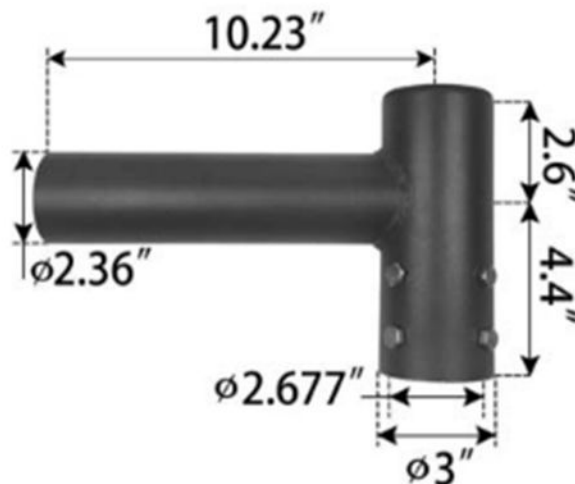

Dimensions:

Unit: Inch