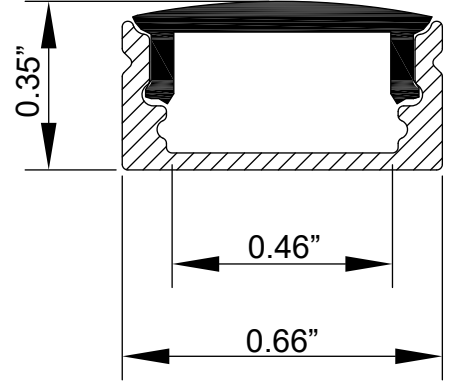

## Features:

1. Model: AE-1706-Uni Wide Slim
2. Material: AL6063+PC/PMMA
3. Surface: Anodized/Painting
4. Lighting source width: 0.47in.
5. Length: 6.4ft
6. Installation: For wardrobe / bookcase / bars / counter and other cabinet application.