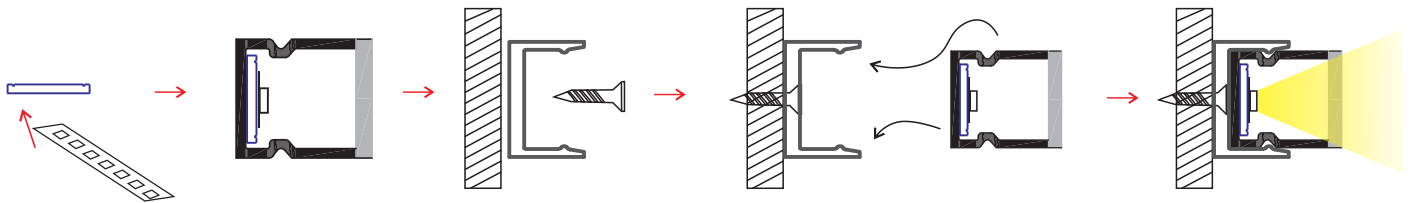

1, For IP001