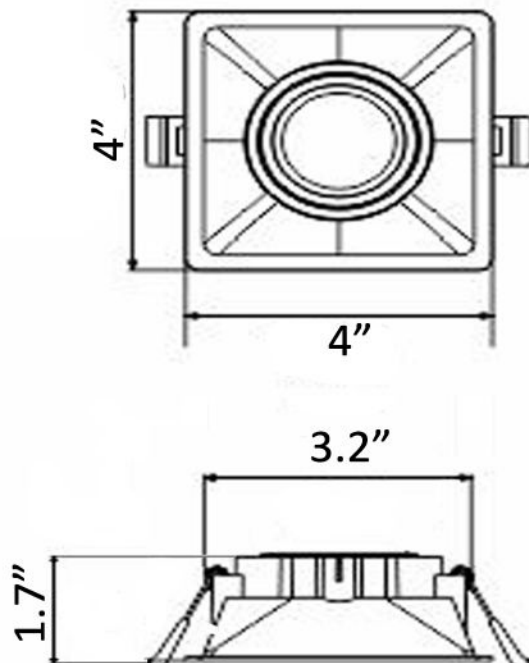

4" MR16/GU10 SQUARE ADJUSTABLE RECESSED FIXTURE

Description:

This attractive recessed spotlight fixture is perfect for a variety of settings, including hotels, homes, offices, retail stores, and hotels where low-voltage directional, recessed lighting is required.

Applications:

- Hotel
- House
- Office
- Parking Lot
- Exhibition
- Club

Dimensions:

COMPATIBLE LAMPS:

MR16 Spotlight Bulb

- SKU: MR16-G-5W-COB-36D-2700K-DIM
MR16-G-5W-COB-36D-4000K-DIM
MR16-G-5W-COB-38D-6000K-DIM
- Wattage: 5W
- Input Voltage: 12V AC/DC
- Color Temperature: 2700K, 4000K, 6000K
- Lumen: 350LM
- Dimmable: Yes
- Beam Angle(2700K, 4000K): 36°
- Beam Angle(6000K): 38°