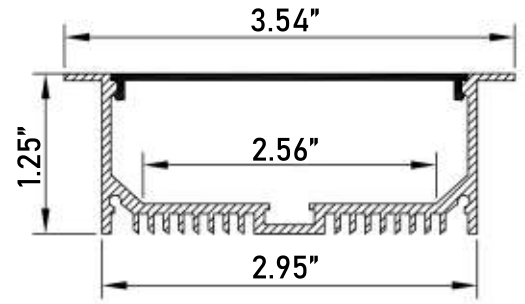

Color 

Unit: Inch

Features:

1. Model: AE-055-Wide Flange
2. Material: AL6063+PC
3. Surface: Anodized/Painting
4. Lighting source width: 2.28in.
5. Length: 4m/max
6. Installation: For offices / conference rooms / supermarkets / home lighting application.

Accessory:

End Cap

Aluminum Profile

Mounting Clip (metal)

Cover

Installation: