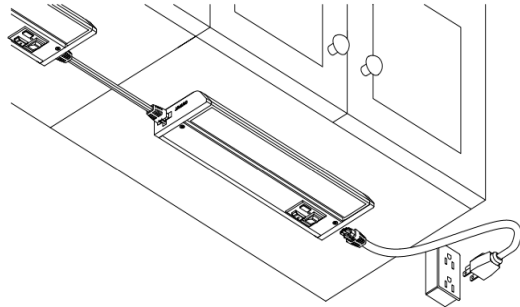

Installation Instructions

Cord to Outlet Installation