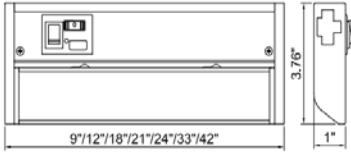

## Overview

- Adjustable light angle**
- Independent USB module: 5V 2A**
- Provides Socket function**
- Triac dimmable:5%-100%**
- Switch dimmable:50%-on/off-100%**
- Adjustable color temperature by switch**
- Linkable function**
- Fixture can be hard-wired or use a power cord**
- Suitable for Damp Locations**
- Accord with Energy Star and California Title 24**
- Life time : >5 Years**
- Easy installation only uses two screws**

## Specification

Model Number	UC37TD3C09/LV	UC37TD3C12/LV	UC37TD3C18/LV	UC37TD3C24/LV	UC37TD3C33/LV	UC37TD3C42/LV
Input Voltage(V)	120	120	120	120	120	120
Input Power(W)	5	6	9	11	13	16
CRI	>90	>90	>90	>90	>90	>90
CCT(K)	2700/3000/4000	2700/3000/4000	2700/3000/4000	2700/3000/4000	2700/3000/4000	2700/3000/4000
Total Lumen	375	450	675	825	975	1200
Efficacy (lm/W)	75	75	75	75	75	75
Finished	White/Bronze	White/Bronze	White/Bronze	White/Bronze	White/Bronze	White/Bronze
Outer Box	Quantity	12	12	12	6	6
	Size(cm)	35x35x20	41.5x35x20	56.5x35x20	72x24x15.5	94.5x24x15.5
	weight(kg)	6.8	8.1	10.7	7.5	8.8