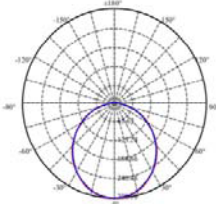

Overview

- **Adjustable light angle**
- **Independent USB module: 5V 2A**
- **Provides Socket function**
- **Triac dimmable:5%-100%**
- **Switch dimmable:50%-on/off-100%**
- **Adjustable color temperature by switch**
- **Linkable function**
- **Fixture can be hard-wired or use a power cord**
- **Suitable for Damp Locations**
- **Accord with Energy Star and California Title 24**
- **Life time : >5 Years**
- **Easy installation only uses two screws**

Single CCT

Specification

Model Number	UC37TD3C09/LV	UC37TD3C12/LV	UC37TD3C18/LV	UC37TD3C24/LV	UC37TD3C33/LV	UC37TD3C42/LV
Input Voltage(V)	120	120	120	120	120	120
Input Power(W)	5	6	9	11	13	16
CRI	>90	>90	>90	>90	>90	>90
CCT(K)	2700/3000/4000	2700/3000/4000	2700/3000/4000	2700/3000/4000	2700/3000/4000	2700/3000/4000
Total Lumen	375	450	675	825	975	1200
Efficacy (lm/W)	75	75	75	75	75	75
Finished	White/Bronze	White/Bronze	White/Bronze	White/Bronze	White/Bronze	White/Bronze
Outer Box	Quantity	12	12	12	6	6
	Size(cm)	35x35x20	41.5x35x20	56.5x35x20	72x24x15.5	94.5x24x15.5
	weight(kg)	6.8	8.1	10.7	7.5	8.8

Installation Instructions

Included Accessories

Optional Accessories