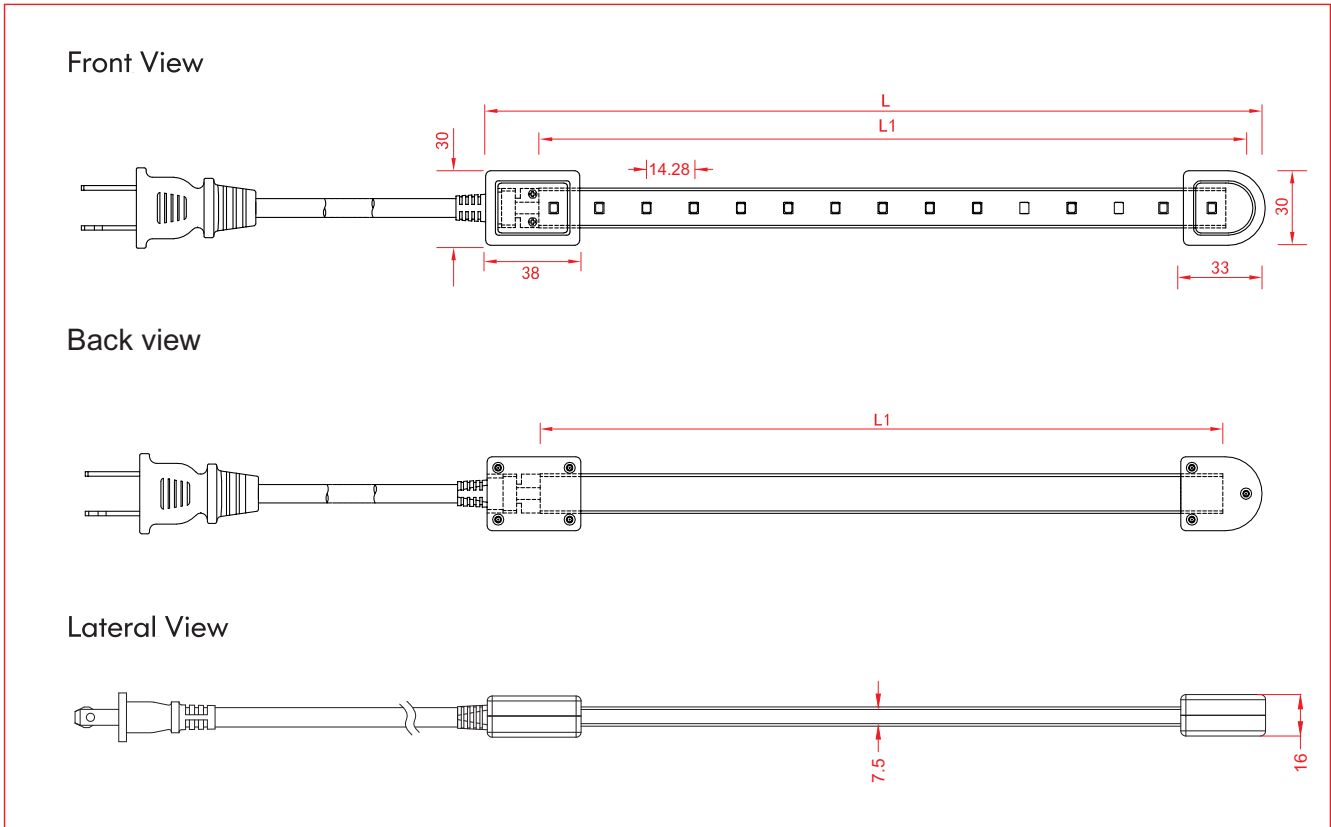

Specification

General Parameters

Product No.	Dimension	Standard Length	MIN Length/L1	LED Type	LED QTY	Wet Location	Working Temperature	Lifespan
STP-120V-12W-XXXX-1M	W 16XH7.5mm	50M	0.2M	2835	70LEDs/M	Water Spray/Rain	-20°C ~ 45°C	20,000

Photoelectricity Parameter

Product No.	Input Voltage	Power Factor	Max power @120VAC	Luminous flux	Light Efficiency	CCT	CRI	Beam Angle
STP-120V-12W-XXXX-1M	120VAC	>0.85	12W/M	1000-1200lm/M	83-100lm/W	2700-6500K	Ra>80	120°

Installation

Please read the instructions before use.

Position the screw hole in each 1 meter interval, for the place where the strip should be installed.

Fix the clip on the screw hole and lock it.

Fix the strip into clip, connect the input plug to the electric power, then it can be illuminated.

Accessories

Clip & Screw

Aluminum Channel

Packing

Part No	Dimension	Product N.W. ±0.2KG	Product G.W. ±0.2KG	Inner CartoSize	Product QTY/ Inner Carton	Outer Carton Size	Product QTY/ Outer Carton	Outer Carton Total N.W.	Outer Carton Total G.W.
GL-0010-002C-XXY	L50000xW16 xH7.5mm	6.9KG	7.4KG	/	/	318X318X155mm	1PCS	/	/