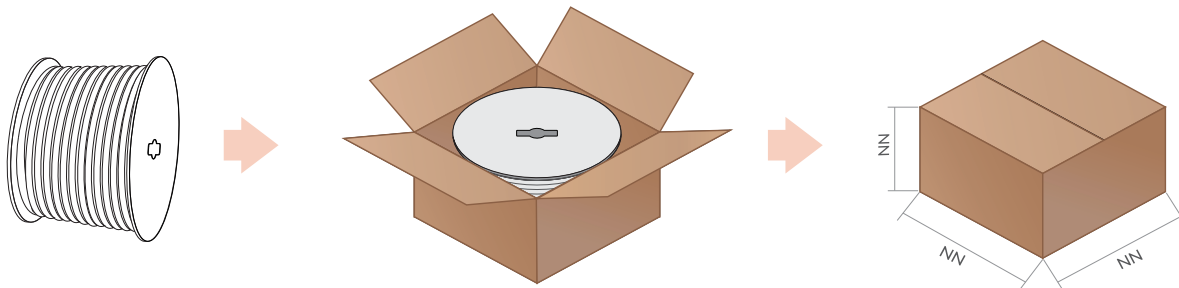

Specification

General Parameters

Product No.	Dimension	Standard Length	MIN Length/L1	LED Type	LED QTY	Wet Location	Working Temperature	Lifespan
STP-120V-12W-XXXX-1M	W 16XH7.5mm	50M	0.2M	2835	70LEDs/M	Water Spray/Rain	-20°C ~ 45°C	20,000

Installation

Please read the instructions before use.

Position the screw hole in each 1 meter interval, for the place where the strip should be installed.

Fix the clip on the screw hole and lock it.

Fix the strip into clip, connect the input plug to the electric power, then it can be illuminated.

Accessories

Clip & Screw

Aluminum Channel

Packing

Part No	Dimension	Product N.W. ±0.2KG	Product G.W. ±0.2KG	Inner CartoSize	Product QTY/ Inner Carton	Outer Carton Size	Product QTY/ Outer Carton	Outer Carton Total N.W.	Outer Carton Total G.W.
GL-0010-002C-XXY	L50000xW16 xH7.5mm	6.9KG	7.4KG	/	/	318X318X155mm	1PCS	/	/