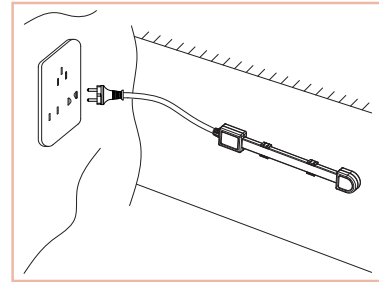

Specification

General Parameters

Product No.	Dimension	Standard Length	MIN Length/L1	LED Type	LED QTY	Wet Location	Working Temperature	Lifespan
STP-120V-12W-XXXX-1M	W 16XH7.5mm	50M	0.2M	2835	70LEDs/M	Water Spray/Rain	-20°C ~ 45°C	20,000

Installation

Please read the instructions before use.

Position the screw hole in each 1 meter interval, for the place where the strip should be installed.

Fix the clip on the screw hole and lock it.

Fix the strip into clip, connect the input plug to the electric power, then it can be illuminated.

Accessories

Clip & Screw

Aluminum Channel

Packing

Part No	Dimension	Product N.W. ±0.2KG	Product G.W. ±0.2KG	Inner CartoSize	Product QTY/ Inner Carton	Outer Carton Size	Product QTY/ Outer Carton	Outer Carton Total N.W.	Outer Carton Total G.W.
GL-0010-002C-XXY	L50000xW16 xH7.5mm	6.9KG	7.4KG	/	/	318X318X155mm	1PCS	/	/