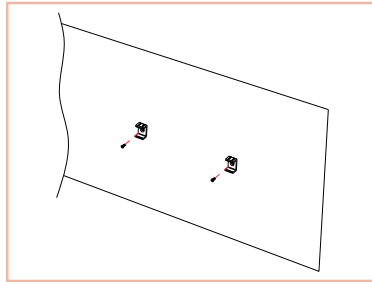

Specification

General Parameters

Product No.	Dimension	Standard Length	MIN Length/L1	LED Type	LED QTY	Wet Location	Working Temperature	Lifespan
STP-120V-12W-XXXX-1M	W 16XH7.5mm	50M	0.2M	2835	70LEDs/M	Water Spray/Rain	-20°C ~ 45°C	20,000

Photoelectricity Parameter

Product No.	Input Voltage	Power Factor	Max power @120VAC	Luminous flux	Light Efficiency	CCT	CRI	Beam Angle
STP-120V-12W-XXXX-1M	120VAC	>0.85	12W/M	1000-1200lm/M	83-100lm/W	2700-6500K	Ra>80	120°

Installation

Please read the instructions before use.

Position the screw hole in each 1 meter interval, for the place where the strip should be installed.

Fix the clip on the screw hole and lock it.

Fix the strip into clip, connect the input plug to the electric power, then it can be illuminated.