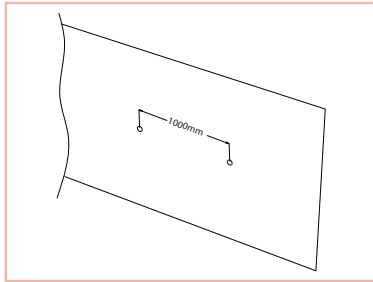

Specification

General Parameters

Product No.	Dimension	Standard Length	MIN Length/L1	LED Type	LED QTY	Wet Location	Working Temperature	Lifespan
STP-120V-12W-XXXX-1M	W 16XH7.5mm	50M	0.2M	2835	70LEDs/M	Water Spray/Rain	-20°C ~ 45°C	20,000

Photoelectricity Parameter

Product No.	Input Voltage	Power Factor	Max power @120VAC	Luminous flux	Light Efficiency	CCT	CRI	Beam Angle
STP-120V-12W-XXXX-1M	120VAC	>0.85	12W/M	1000-1200lm/M	83-100lm/W	2700-6500K	Ra>80	120°

Installation

Please read the instructions before use.

Position the screw hole in each 1 meter interval, for the place where the strip should be installed.

Fix the clip on the screw hole and lock it.

Fix the strip into clip, connect the input plug to the electric power, then it can be illuminated.

Accessories

Clip & Screw

Aluminum Channel

Packing

Part No	Dimension	Product N.W. ±0.2KG	Product G.W. ±0.2KG	Inner CartoSize	Product QTY/ Inner Carton	Outer Carton Size	Product QTY/ Outer Carton	Outer Carton Total N.W.	Outer Carton Total G.W.
GL-0010-002C-XXY	L50000xW16 xH7.5mm	6.9KG	7.4KG	/	/	318X318X155mm	1PCS	/	/