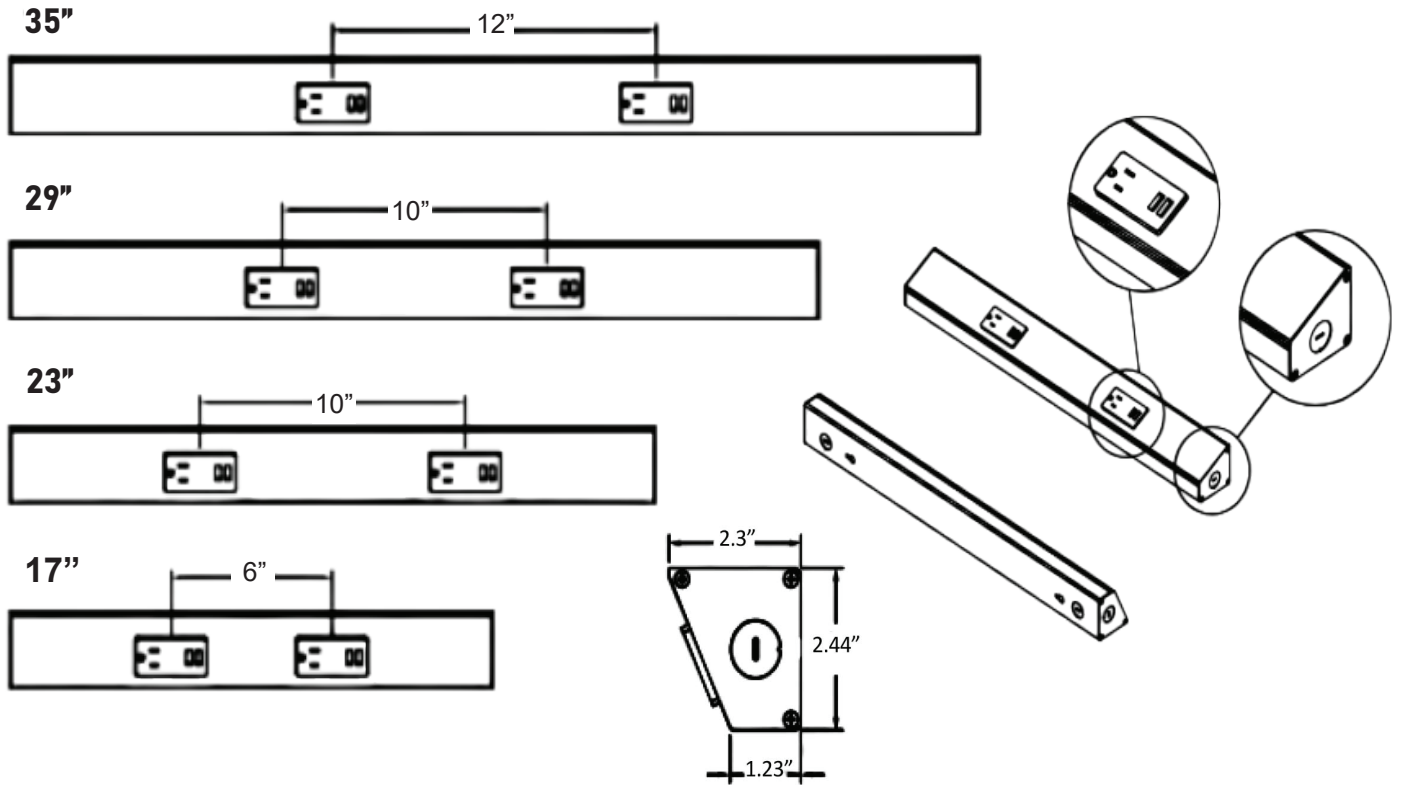

ANGLED POWER STRIP - BLACK OR WHITE

DESCRIPTION:

The Angle Power Strip is equipped with two combination outlets and USB ports. Each receptacle supports up to 15A, and the USB ports comply with Type A standards, delivering a stable 5V output at 2.4A. The backside features knockout holes on both sides and keyholes for versatile mounting options.

FEATURES:

- Available Lengths: 17", 23", 29", and 35"
- Color Options: Black or White
- 15 Amp Tamper-resistant Receptacle (x2)
- USB Type A 5v / 2.4 Amp Port (x4)
- Input Voltage: 120V AC
- Easy Installation, only uses two screws
- Suitable for Damp Locations
- Lifespan: >5 years

APPLICATIONS:

- Under Cabinet
- Workstations
- Workbench

RECEPTACLES AND USB LAYOUT DIAGRAM:

ORDERING GUIDE			EXAMPLE: NUR-UC-PM-W-17	
Brand	Under Cabinet	Plug Mold	Color Temperature	Size
NUR	UC	PM	<input type="text"/>	<input type="text"/>
			White (W) Black (B)	17 23 29 35