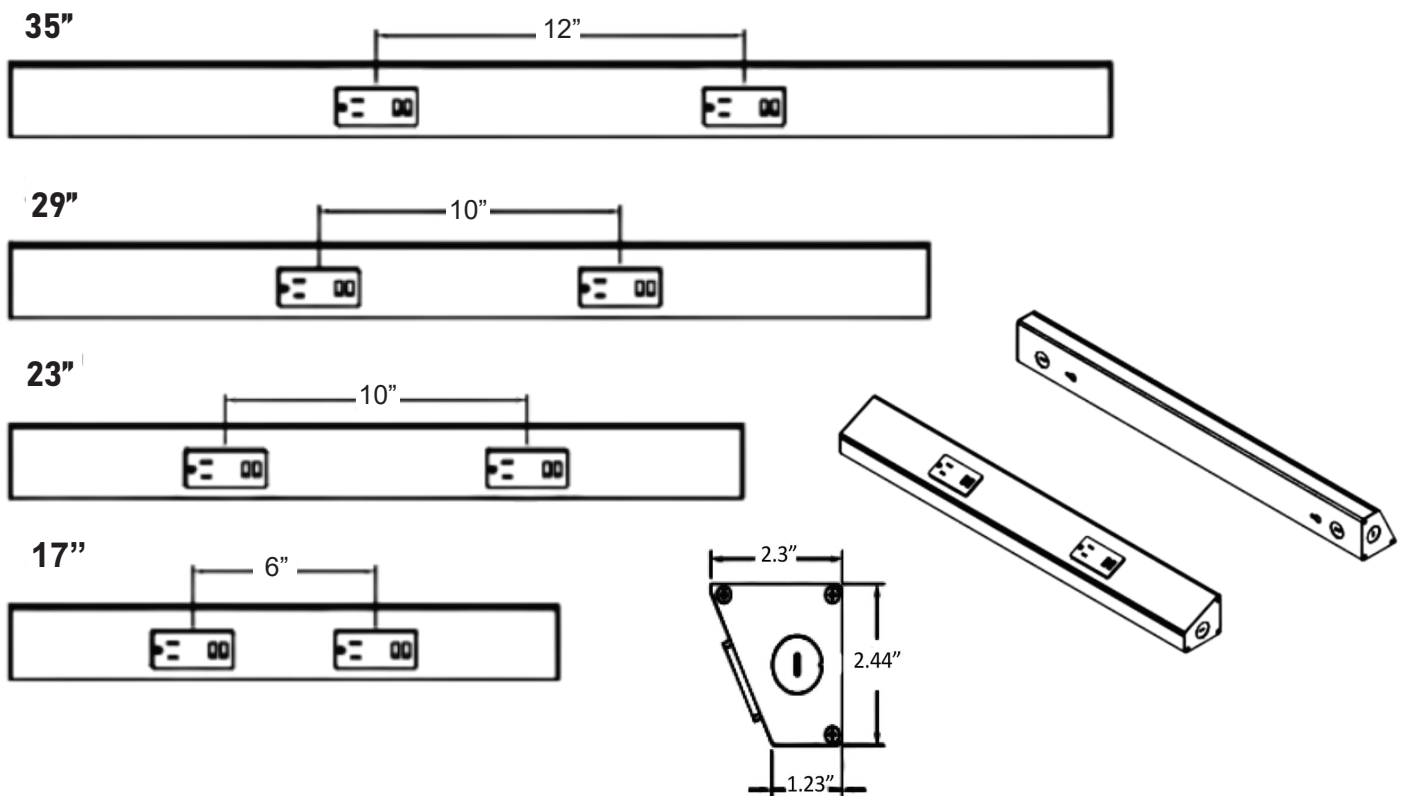

ANGLED POWER STRIP - BLACK OR WHITE

DESCRIPTION:

The Angle Power Strip is equipped with two combination outlets and USB ports. Each receptacle supports up to 15A, and the USB ports comply with Type A standards, delivering a stable 5V output at 2.4A. The backside features knockout holes on both sides and keyholes for versatile mounting options.

FEATURES:

- Available Lengths: 17", 23", 29", and 35"
- Color Options: Black or White
- 15 Amp Tamper-resistant Receptacle (x2)
- USB Type A 5v / 2.4 Amp Port (x4)
- Input Voltage: 120V AC
- Easy Installation, only uses two screws
- Suitable for Damp Locations
- Lifespan: >5 years

APPLICATIONS:

- Under Cabinet
- Workstations
- Workbench

RECEPTACLES AND USB LAYOUT DIAGRAM:

ORDERING GUIDE			EXAMPLE: NUR-UC-PM-W-17	
Brand	Under Cabinet	Plug Mold	Color Temperature	Size
NUR	UC	PM	<input type="text"/>	<input type="text"/>
			White (W) Black (B)	17 23 29 35