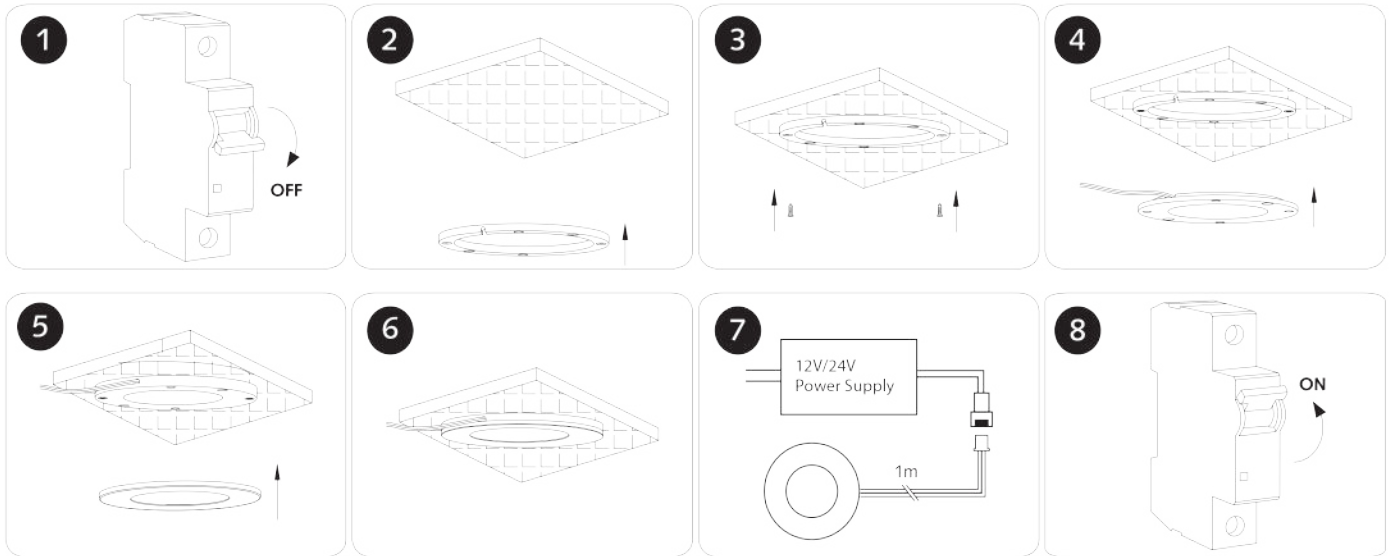

Features:

- Slim Profile: only 3/8" from surface
- Surface Mounted
- Only consumes 2.2 watts
- Magnetic Trim Color Options: Black, White, and Brushed Nickle (sold separately)
- Brightness: 175 lumens

Dimension:

SKU's Available

PK-S-2.2W-2700K-DIM PK-S-Trim-BLK-DIM
 PK-S-2.2W-4000K-DIM PK-S-Trim-NKL-DIM
 PK-S-2.2W-6000K-DIM PK-S-Trim-WHT-DIM

Goniophotometers System Test Report

110°	H(m)	Lux	Ø(cm)
	1	50.2	239.38
	2	12.55	478.77
	3	5.578	718.15
	4	3.137	957.54
	5	2.008	1196.9

Installation

Surface mounting

Recessed mounting

Application

- Cabinet light
- Closet light
- Display case
- Jewelry store
- Museum
- Walkway
- Household
- Hotel
- Entertainment places, etc.

Packaging

Packaging Measurement	Master Carton
Unit per Carton	100pcs
Dimension	45*45*27cm
Net Weight / Gross Weight	15kgs / 16 5kgs