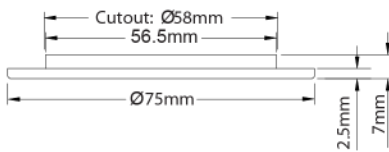

Recessed mounting

General

Color Temperature(CCT)	2700K / 4000K / 6000K
Power Consumption(W)	2.2W
Input Voltage	12V
Lumen	80lm/W
CRI (Ra)	80
Beam Angle	110°
Material	High quality heat conductive plastics
IP Grade	IP 44
Environment	Indoor use
Operation Temperature	113°F
Lifespan	50 000hrs
Certification	CE, RoHS, S, ETL
Warranty	5 years

SKU's Available

PK-S-2.2W-2700K-DIM   PK-S-Trim-BLK-DIM
PK-S-2.2W-4000K-DIM   PK-S-Trim-NKL-DIM
PK-S-2.2W-6000K-DIM   PK-S-Trim-WHT-DIM