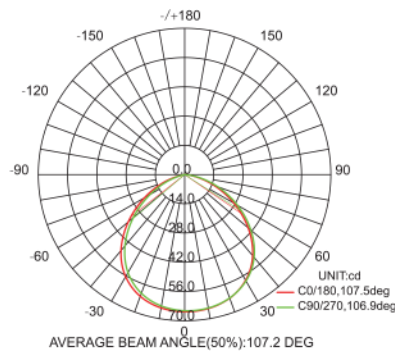

Features:

- Slim Profile: only 3/8" from surface
- Surface Mounted
- Only consumes 2.2 watts
- Magnetic Trim Color Options: Black, White, and Brushed Nickle (sold separately)
- Brightness: 175 lumens

Dimension:

Color Temperature(CCT)	2700K / 4000K / 6000K
Power Consumption(W)	2.2W
Input Voltage	12V
Lumen	80lm/W
CRI (Ra)	80
Beam Angle	110°
Material	High quality heat conductive plastics
IP Grade	IP 44
Environment	Indoor use
Operation Temperature	113°F
Lifespan	50 000hrs
Certification	CE, RoHS, S, ETL
Warranty	5 years

SKU's Available

PK-S-2.2W-2700K-DIM PK-S-Trim-BLK-DIM
 PK-S-2.2W-4000K-DIM PK-S-Trim-NKL-DIM
 PK-S-2.2W-6000K-DIM PK-S-Trim-WHT-DIM

Goniophotometers System Test Report

110°	H(m)	Lux	Ø(cm)
	1	50.2	239.38
	2	12.55	478.77
	3	5.578	718.15
	4	3.137	957.54
	5	2.008	1196.9