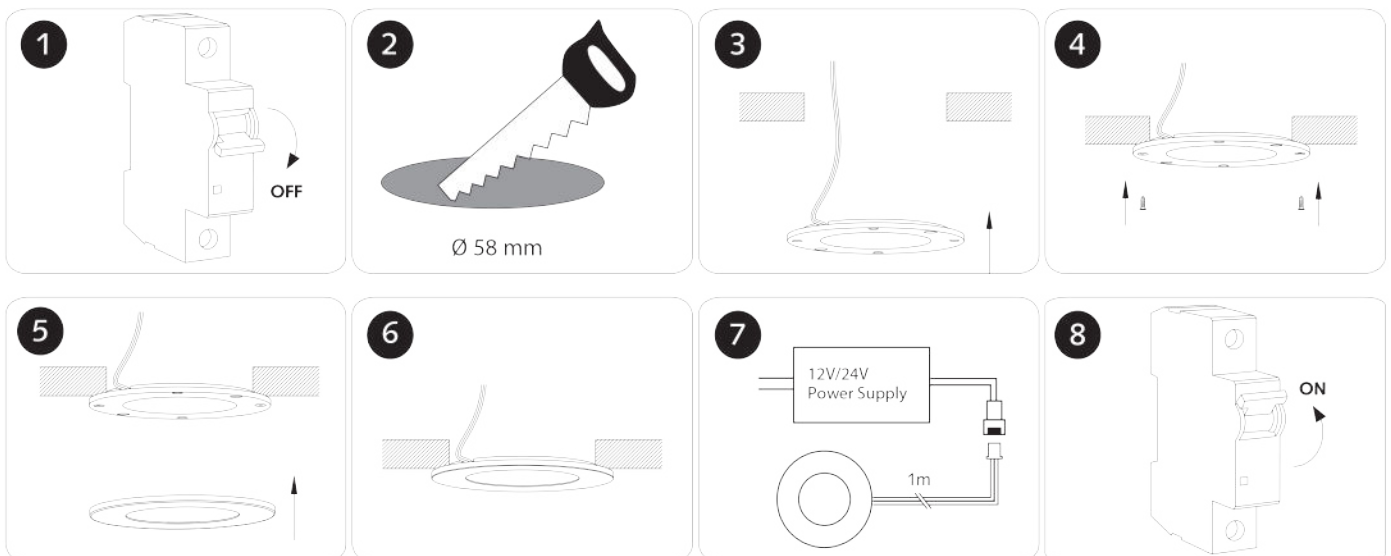

Features:

- Slim Profile: only 3/8" from surface
- Surface Mounted
- Only consumes 2.2 watts
- Magnetic Trim Color Options: Black, White, and Brushed Nickle (sold separately)
- Brightness: 175 lumens

Dimension:

SKU's Available

PK-S-2.2W-2700K-DIM PK-S-Trim-BLK-DIM
 PK-S-2.2W-4000K-DIM PK-S-Trim-NKL-DIM
 PK-S-2.2W-6000K-DIM PK-S-Trim-WHT-DIM

Goniophotometers System Test Report

110°	H(m)	Lux	Ø(cm)
	1	50.2	239.38
	2	12.55	478.77
	3	5.578	718.15
	4	3.137	957.54
	5	2.008	1196.9

Installation

Surface mounting

Recessed mounting

Application

- Cabinet light
- Closet light
- Display case
- Jewelry store
- Museum
- Walkway
- Household
- Hotel
- Entertainment places, etc.

Packaging

Packaging Measurement	Master Carton
Unit per Carton	100pcs
Dimension	45*45*27cm
Net Weight / Gross Weight	15kgs / 16 5kgs