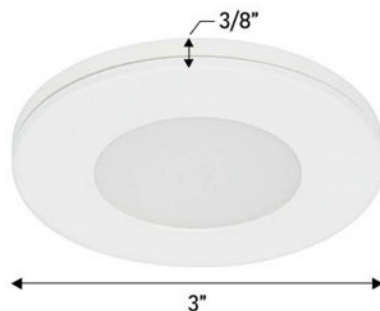

SLIM PUCK LIGHT

Description:

Our Slim Puck Lights are only 3/8" thick and 3" wide. They fit comfortably over a 2.5" hole for wiring. Using only 2.2 watts, it will save you up to 90% less energy than traditional lighting. The light engine comes in three Color Temperature options 2700K, 4000K, and 6000K. Enhance aesthetics with face plates available in black, white or brushed nickel trim, sold separately. Operating on 12V DC power, these lights redefine efficiency and style.

Features:

- Slim Profile: only 3/8" from surface
- Surface Mounted
- Only consumes 2.2 watts
- Magnetic Trim Color Options: Black, White, and Brushed Nickle (sold separately)
- Brightness: 175 lumens

Dimension:

Installation

Surface mounting

Recessed mounting

Application

- Cabinet light
- Closet light
- Display case
- Jewelry store
- Museum
- Walkway
- Household
- Hotel
- Entertainment places, etc.

Packaging

Packaging Measurement	Master Carton
Unit per Carton	100pcs
Dimension	45*45*27cm
Net Weight / Gross Weight	15kgs / 16 5kgs