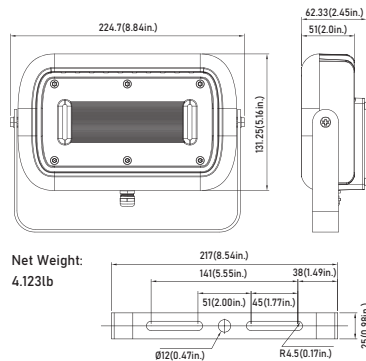

45W (Trunion Mount)