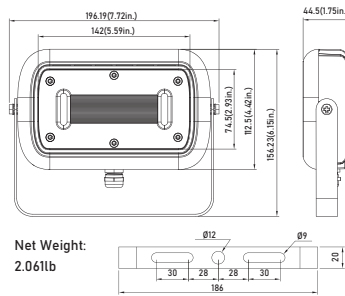

30W (Trunion Mount)