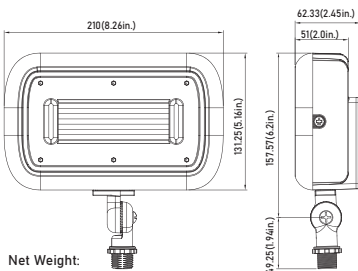

45W (Knuckle Mount)